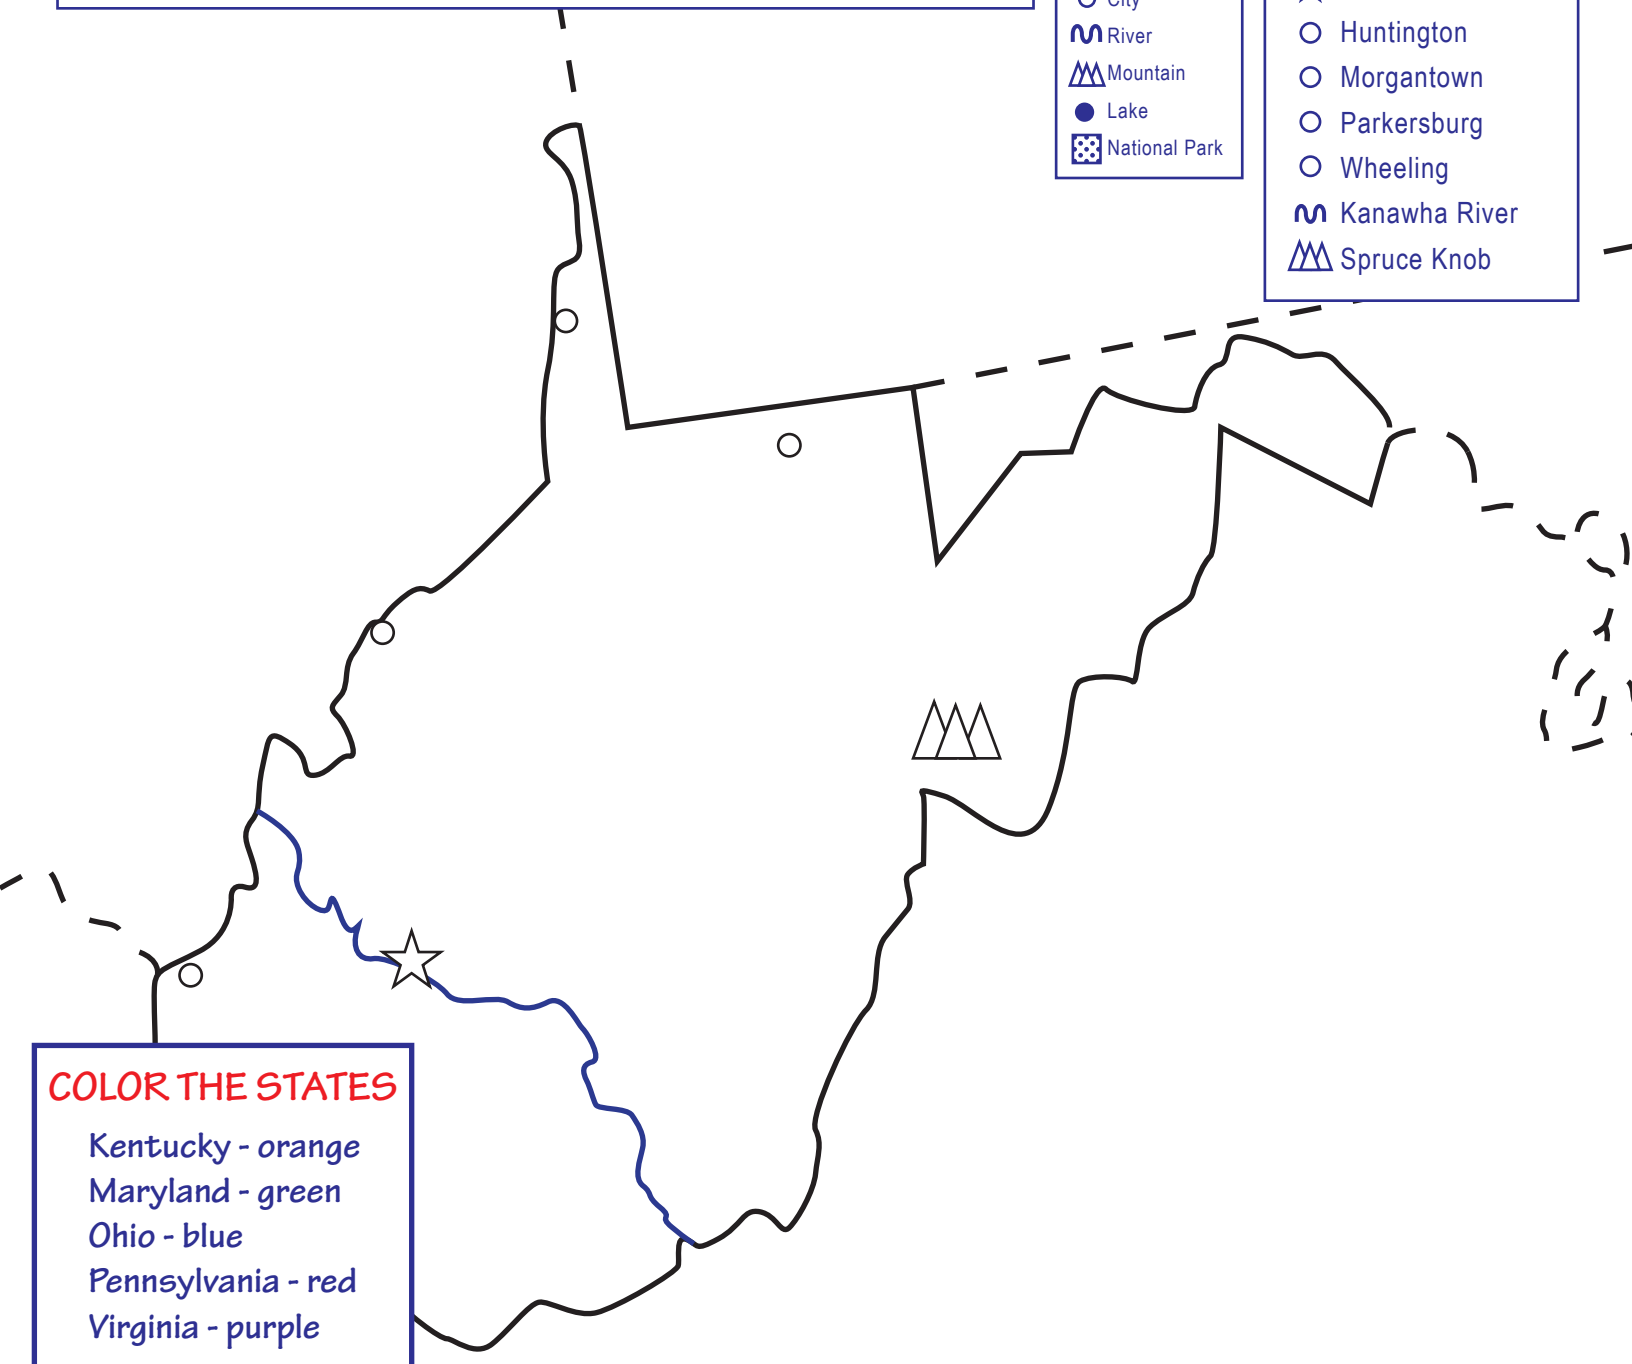

All About West Virginia: A State Activity Sheet

Learn all about the state of **West Virginia**! Label the map with the cities and landforms listed in the word bank. Then color the neighboring states with the colors listed below.

KEY

- ☆ Capital
- City
- ~ River
- ▲ Mountain
- Lake
- ▣ National Park

WORD BANK

- ☆ Charleston
- Huntington
- Morgantown
- Parkersburg
- Wheeling
- ~ Kanawha River
- ▲ Spruce Knob

COLOR THE STATES

- Kentucky - orange
- Maryland - green
- Ohio - blue
- Pennsylvania - red
- Virginia - purple

BONUS QUESTION

What is the state's nickname?

- a) Mount Rushmore State
- b) The Mountain State
- c) The Golden State

answer: B