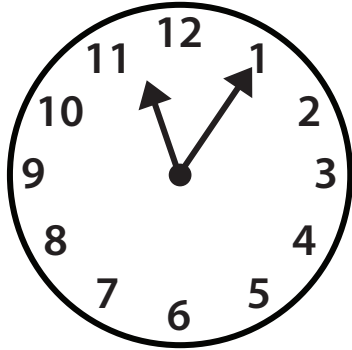

VOCABULARY CARDS

EL SUPPORT LESSON PLAN: TELLING TIME WITH MY DAY

analog clock

a device marked 1–12 with moving hands used for showing and measuring time

hour hand

a pointer on a clock that shows the hour

minute hand

a pointer on a clock that shows the minutes