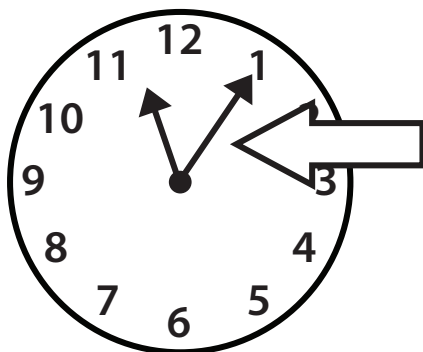

VOCABULARY CARDS

EL SUPPORT LESSON PLAN: TELLING TIME WITH MY DAY

analog clock

a device marked 1–12 with moving hands used for showing and measuring time

hour hand

a pointer on a clock that shows the hour

minute hand

a pointer on a clock that shows the minutes