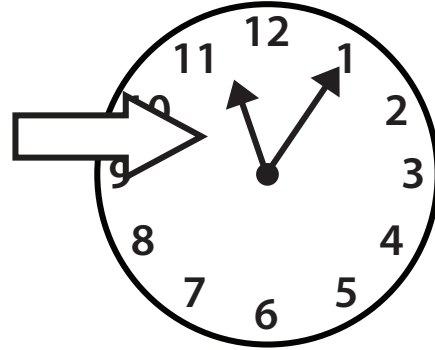

VOCABULARY CARDS

EL SUPPORT LESSON PLAN: TELLING TIME WITH MY DAY

analog clock

a device marked 1–12 with moving hands used for showing and measuring time

hour hand

a pointer on a clock that shows the hour

minute hand

a pointer on a clock that shows the minutes