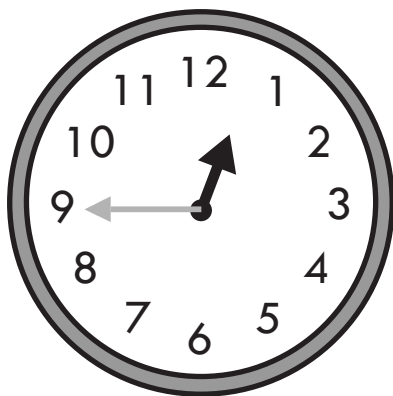

# VOCABULARY CARDS

EL SUPPORT LESSON PLAN: TELLING TIME USING SKIP COUNTING

**analog clock**

a clock that has moving hands to show the time

**digital clock**

a clock that shows the time with numbers

**hour hand**

the short hand on the clock that shows the hour

**minute hand**

the longer hand on the clock that shows the minutes

# VOCABULARY CARDS

EL SUPPORT LESSON PLAN: TELLING TIME USING SKIP COUNTING

skip counting

counting forwards or backwards by a number other than one

---

---

---

time

a particular minute or hour as shown by a clock

---

---

---