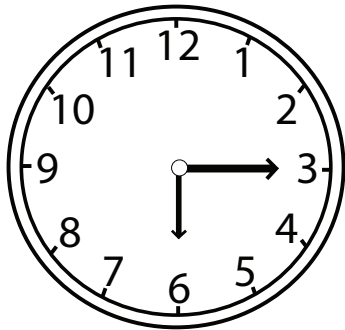

# VOCABULARY CARDS

EL SUPPORT LESSON PLAN: TELLING TIME USING SKIP COUNTING

**analog clock**

a clock that has moving hands to show the time

**digital clock**

a clock that shows the time with numbers

**hour hand**

the short hand on the clock that shows the hour

**minute hand**

the longer hand on the clock that shows the minutes

# VOCABULARY CARDS

EL SUPPORT LESSON PLAN: TELLING TIME USING SKIP COUNTING

skip counting

counting forwards or backwards by a number other than one

---

---

---

time

a particular minute or hour as shown by a clock

---

---

---