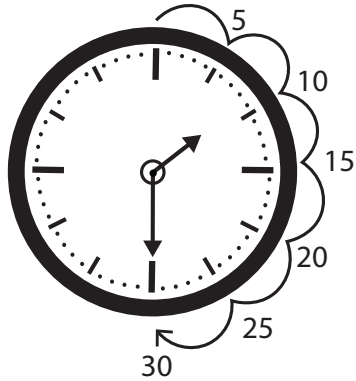

# VOCABULARY CARDS

EL SUPPORT LESSON PLAN: TELLING TIME USING SKIP COUNTING

**analog clock**

a clock that has moving hands to show the time

**digital clock**

a clock that shows the time with numbers

**hour hand**

the short hand on the clock that shows the hour

**minute hand**

the longer hand on the clock that shows the minutes

# VOCABULARY CARDS

EL SUPPORT LESSON PLAN: TELLING TIME USING SKIP COUNTING

skip counting

counting forwards or backwards by a number other than one

---

---

---

time

a particular minute or hour as shown by a clock

---

---

---