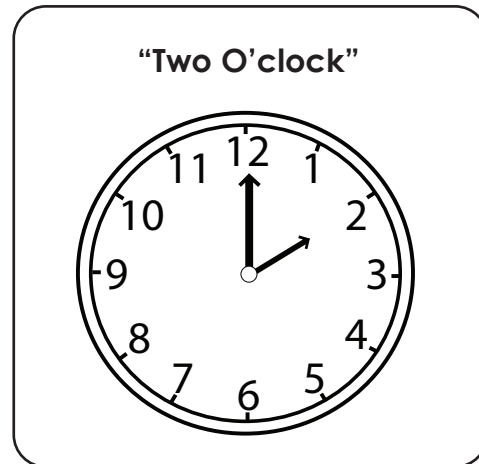

# VOCABULARY CARDS

EL SUPPORT LESSON PLAN: TELLING TIME USING SKIP COUNTING

**analog clock**

a clock that has moving hands to show the time

**digital clock**

a clock that shows the time with numbers

**hour hand**

the short hand on the clock that shows the hour

**minute hand**

the longer hand on the clock that shows the minutes

# VOCABULARY CARDS

EL SUPPORT LESSON PLAN: TELLING TIME USING SKIP COUNTING

skip counting

counting forwards or backwards by a number other than one

---

---

---

time

a particular minute or hour as shown by a clock

---

---

---