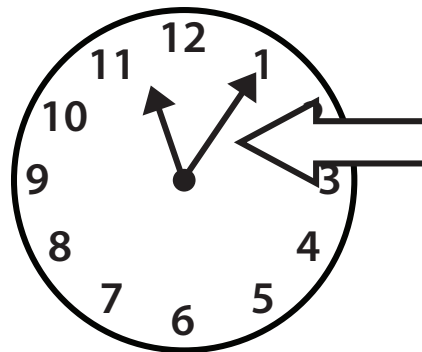

## EL SUPPORT LESSON PLAN: CLOCK CONCENTRATION

**digital clock**

a device that displays the time with numbers

**analog clock**

a device marked 1–12 with moving hands used for showing and measuring time

**hour hand**

a pointer on a clock that shows the hour

**minute hand**

a pointer on a clock that shows the minutes