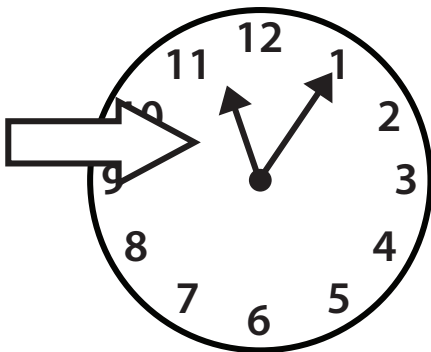

## EL SUPPORT LESSON PLAN: CLOCK CONCENTRATION

**digital clock**

a device that displays the time with numbers

**analog clock**

a device marked 1–12 with moving hands used for showing and measuring time

**hour hand**

a pointer on a clock that shows the hour

**minute hand**

a pointer on a clock that shows the minutes