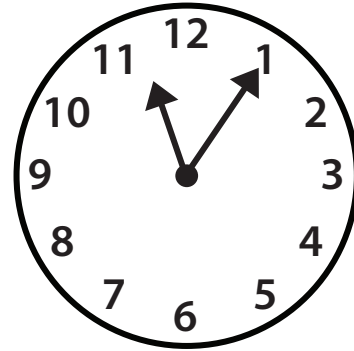

# VOCABULARY CARDS

## EL SUPPORT LESSON PLAN: CLOCK CONCENTRATION

**digital clock**

a device that displays the time with numbers

**analog clock**

a device marked 1–12 with moving hands used for showing and measuring time

**hour hand**

a pointer on a clock that shows the hour

**minute hand**

a pointer on a clock that shows the minutes