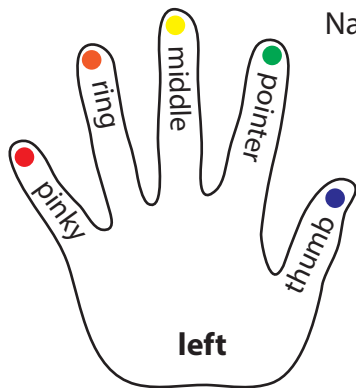

# Typing Punctuation Marks: Periods, Question Marks, and Exclamation Marks

Name: \_\_\_\_\_ Date: \_\_\_\_\_

Use the color code on each finger to color the shift keys and the period, question mark, and exclamation mark keys so that they match with correct finger placement. Then practice typing each punctuation mark combination, beginning with the first column, at least three times.

**Remember:**

- To make a period, press the period key with the ring finger on your right hand.
- To make a question mark, press the question mark key with the pinky finger on your right hand while pressing the shift key with the pinky finger on your left hand.
- To make an exclamation mark, press the exclamation mark key with the pinky finger on your left hand while pressing the shift key with the pinky finger on your right hand.