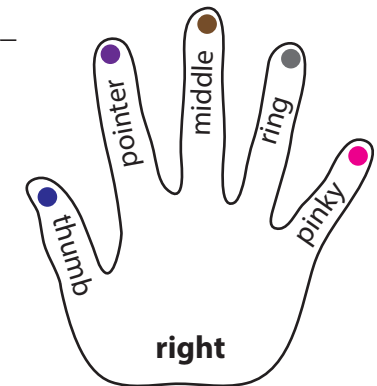

# Typing Punctuation Marks: Periods, Question Marks, and Exclamation Marks

Name: \_\_\_\_\_ Date: \_\_\_\_\_

Use the color code on each finger to color the shift keys and the period, question mark, and exclamation mark keys so that they match with correct finger placement. Then practice typing each punctuation mark combination, beginning with the first column, at least three times.

**Remember:**

- To make a period, press the period key with the ring finger on your right hand.
- To make a question mark, press the question mark key with the pinky finger on your right hand while pressing the shift key with the pinky finger on your left hand.
- To make an exclamation mark, press the exclamation mark key with the pinky finger on your left hand while pressing the shift key with the pinky finger on your right hand.