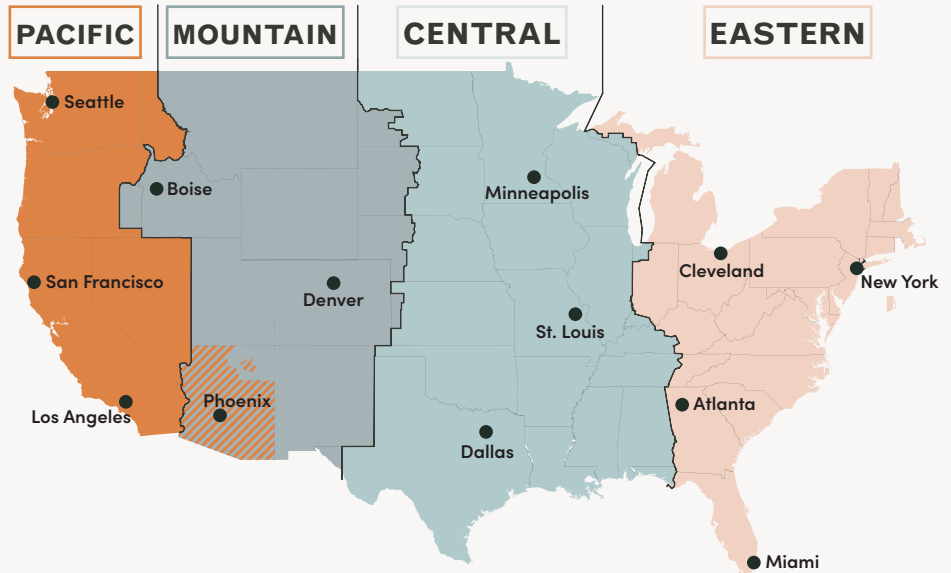

What Are Time Zones?

Different regions of the world have different time zones. In the continental U.S., each time zone is separated by one hour.

So, if it's 1:00 in the Pacific time zone, it's 2:00 in the Mountain time zone, 3:00 in the Central time zone, and 4:00 in the Eastern time zone.

What about Alaska and Hawaii? Alaska and Hawaii have their own time zones! Most of Alaska uses the **Alaska time zone**. The rest of Alaska and all of Hawaii uses the **Hawaii-Aleutian time zone**.

DIRECTIONS: Use the map to answer the questions. The first has been done for you.

1. If it is 5:00 pm in Miami, what time is it in Boise? 3:00 pm
2. If it is 10:00 am in San Francisco, what time is it in Denver? _____
3. If it is 12:00 am in New York, what time is it in Los Angeles? _____
4. If it is 5:30 pm in Dallas, what time is it in Atlanta? _____
5. If it is 11:45 am in Seattle, what time is it in St. Louis? _____

2. Now, pretend you're flying from Seattle to New York. This is also a six-hour flight. It's 7:00 am in Seattle when you take off. What time will it be in New York when you land?

BONUS: What time zone do you live in? _____