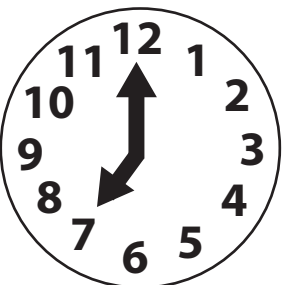

9:00

☐

3:30

☐

9:45

☐

10:45

☐

4.