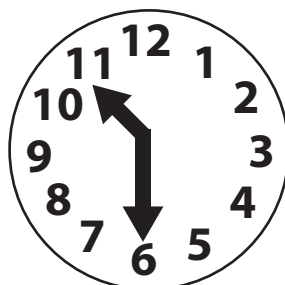

What Time Is It?

Look at the clock. What time is it? Color in the bubble next to the correct answer.

1.

12:00

1:30

2:00

6:00

2.

10:45

4.

12:30

7:30

12:00

7:00

5.

2:00