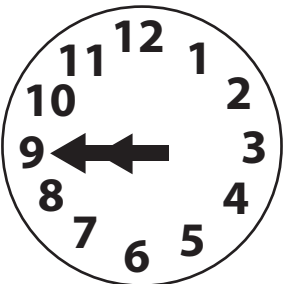

3:00

☐

6:30

☐

6:00

☐

3:30

☐

3.