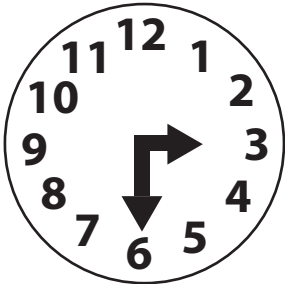

What Time Is It?

Look at the clock. What time is it? Color in the bubble next to the correct answer.

1.

12:00

1:30

2:00

6:00

2.