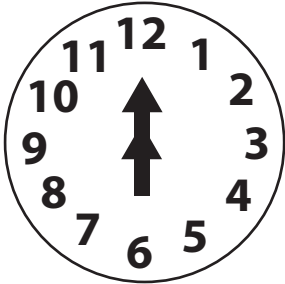

What Time Is It?

Look at the clock. What time is it? Color in the bubble next to the correct answer.

1.

12:00

1:30

2:00

6:00

2.

3:00

6:30

6:00

3:30

3.

9:00

3:30

9:45