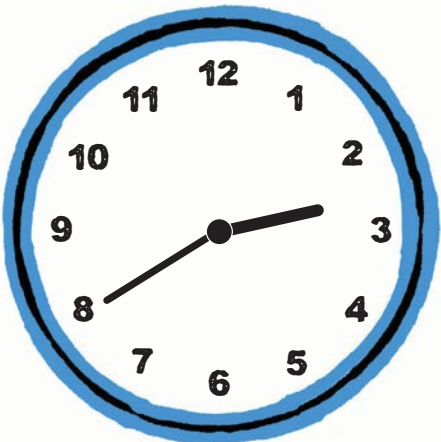

TIME 2 TELL TIME

Can you tell what time it is?

Circle the correct time shown on each clock

9

10:25

7:10

11:50

3:05

10:40

8:00

6:15

3:15

2:45

2:40

8:05

1:50