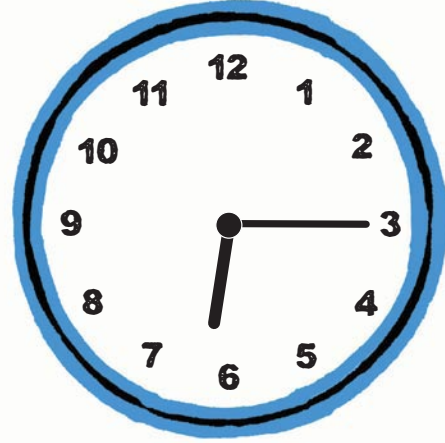

TIME 2 TELL TIME

Can you tell what time it is?

Circle the correct time shown on each clock

9

10:25

7:10

11:50

3:05

10:40

8:00

6:15

3:15

2:45

2:40

8:05

1:50