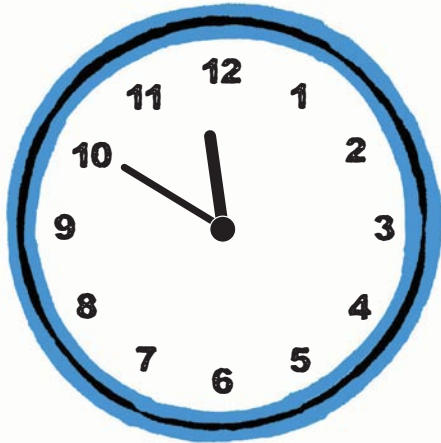

TIME 2 TELL TIME

Can you tell what time it is?

Circle the correct time shown on each clock

9

10:25

7:10

11:50

3:05

10:40

8:00

6:15

3:15

2:45

2:40

8:05

1:50