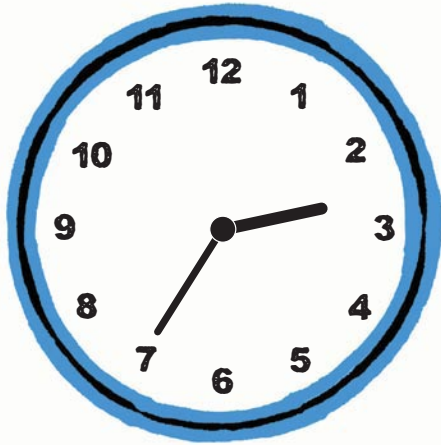

TIME 2 TELL TIME

Can you tell what time it is?

Circle the correct time shown on each clock

2:35

9:00

7:15

4:20

11:50

1:15

8:20

11:10

11:45

12:50

10:50

5:05

5:30