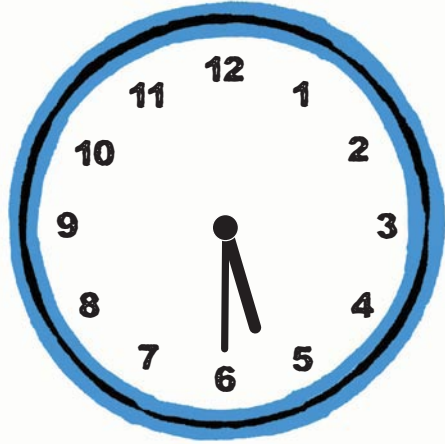

TIME 2 TELL TIME

Can you tell what time it is?

Circle the correct time shown on each clock

2:35

9:00

7:15

4:20

11:50

1:15

8:20

11:10

11:45

12:50

10:50

5:05

5:30