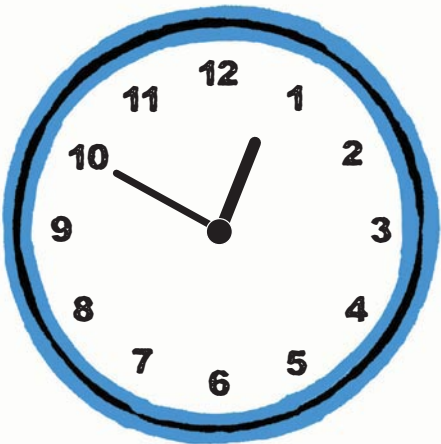

TIME 2 TELL TIME

Can you tell what time it is?

Circle the correct time shown on each clock

2:35

9:00

7:15

4:20

11:50

1:15

8:20

11:10

11:45

12:50

10:50

5:05

5:30