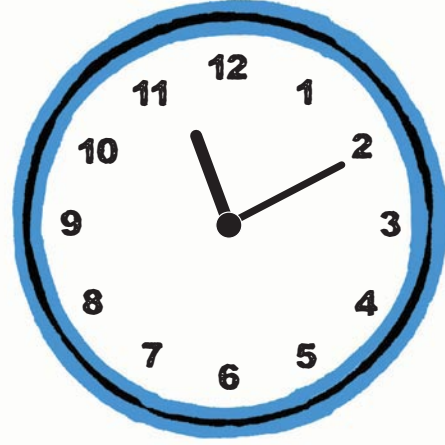

TIME 2 TELL TIME

Can you tell what time it is?

Circle the correct time shown on each clock

2:35

9:00

7:15

4:20

11:50

1:15

8:20

11:10

11:45

12:50

10:50

5:05

5:30