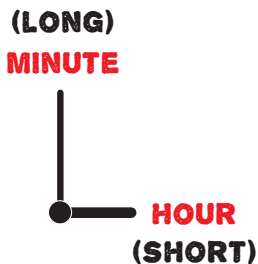

TIME 2 TELL TIME

Can you tell what time it is?

Write down the time you see on each clock.

EXAMPLE

HOUR	MINUTE
5	00

____ : ____

____ : ____

____ : ____