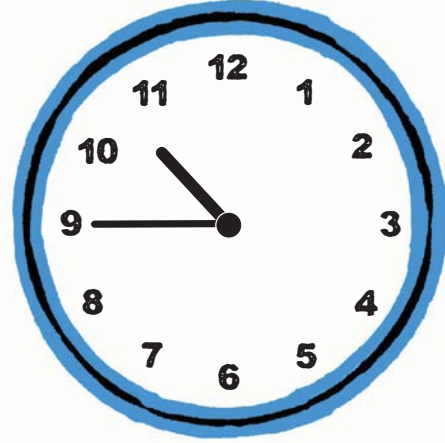

TIME 2 TELL TIME

Can you tell what time it is?

Circle the correct time shown on each clock

3

12:50 8:00

11:25 12:40

6:15 10:45

11:45 2:35

8:10 3:30

8:05 1:05

9:15 8:35

6:35 7:20