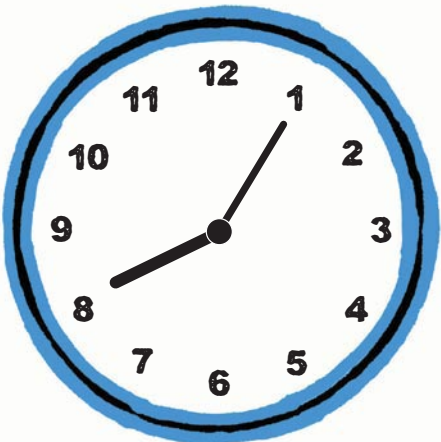

TIME 2 TELL TIME

Can you tell what time it is?

Circle the correct time shown on each clock

3

12:50 8:00

11:25 12:40

6:15 10:45

11:45 2:35

8:10 3:30

8:05 1:05

9:15 8:35

6:35 7:20