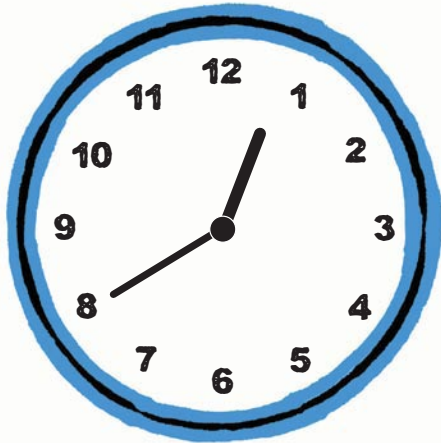

TIME 2 TELL TIME

Can you tell what time it is?

Circle the correct time shown on each clock

3

12:50 8:00

11:25 12:40

6:15 10:45

11:45 2:35

8:10 3:30

8:05 1:05

9:15 8:35

6:35 7:20