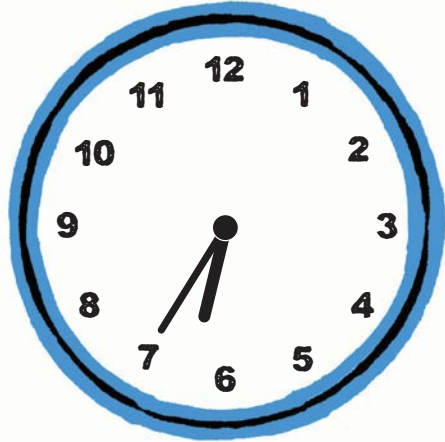

TIME 2 TELL TIME

Can you tell what time it is?

Circle the correct time shown on each clock

3

12:50 8:00

11:25 12:40

6:15 10:45

11:45 2:35

8:10 3:30

8:05 1:05

9:15 8:35

6:35 7:20