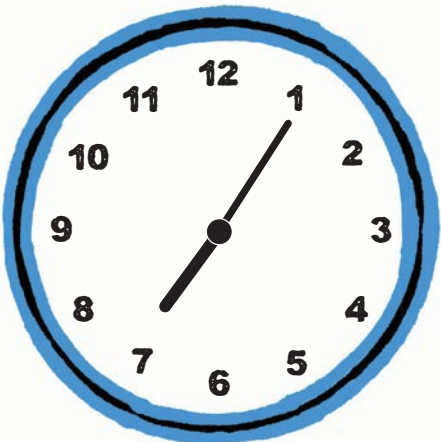

7:05

1:20

8:30

2:55