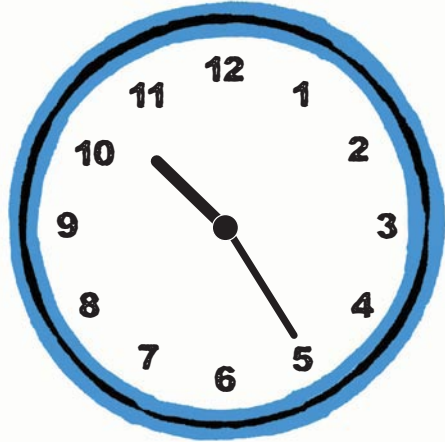

TIME 2 TELL TIME

Can you tell what time it is?

Circle the correct time shown on each clock

15

9:00

5:20

6:25

4:20

1:50

7:05

10:45

1:45

7:05

1:20

8:30

2:55