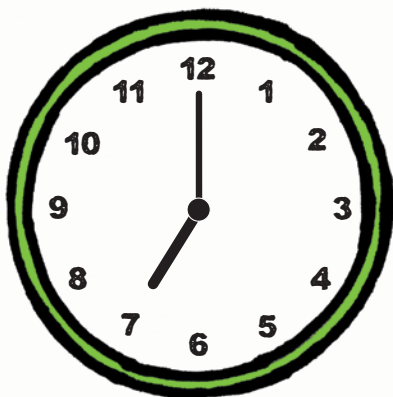

TIME 2 TELL TIME

Can you tell what time it is?

Write down the time you see on each clock.

EXAMPLE

HOUR	MINUTE
6	15

____ : ____

____ : ____

____ : ____