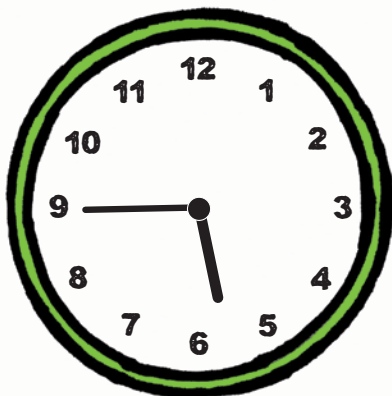

TIME 2 TELL TIME

Can you tell what time it is?

Write down the time you see on each clock.

EXAMPLE

HOUR	MINUTE
6	15

____ : ____

____ : ____

____ : ____