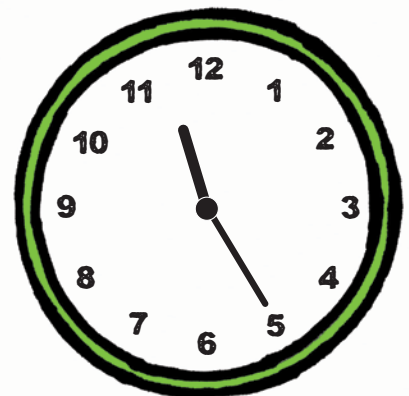

TIME 2 TELL TIME

Can you tell what time it is?

Write down the time you see on each clock.

EXAMPLE

HOUR	MINUTE
6	15

____ : ____

____ : ____

____ : ____

____ : ____

____ : ____