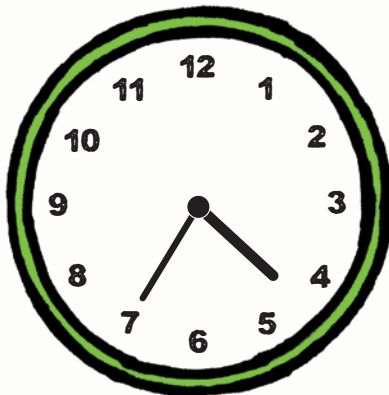

TIME 2 TELL TIME

Can you tell what time it is?

Write down the time you see on each clock.

EXAMPLE

HOUR	MINUTE
6	15

____ : ____

____ : ____

____ : ____