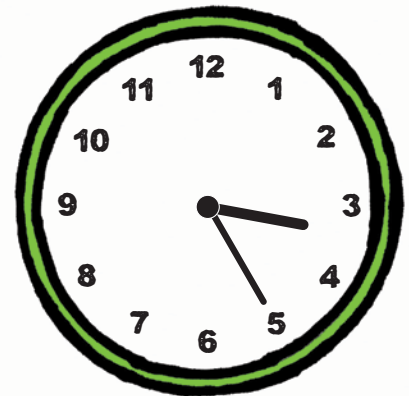

TIME 2 TELL TIME

Can you tell what time it is?

Write down the time you see on each clock.

EXAMPLE

HOUR	MINUTE
6	15

____ : ____

____ : ____

____ : ____