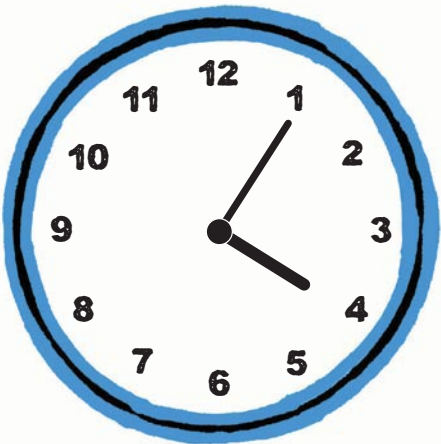

TIME 2 TELL TIME

Can you tell what time it is?

Circle the correct time shown on each clock

12

10:35

9:05

6:15

3:30

12:45

4:15

9:45

12:10

4:50

1:40

6:25

4:05