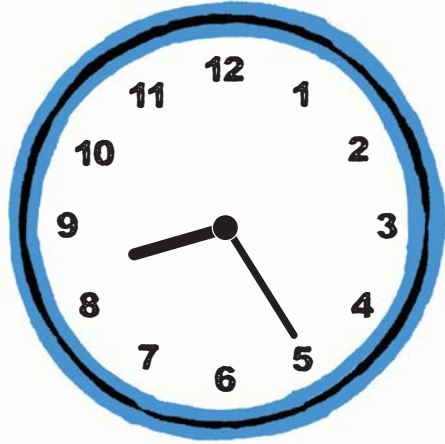

TIME 2 TELL TIME

Can you tell what time it is?

Circle the correct time shown on each clock

12

10:35

9:05

6:15

3:30

12:45

4:15

9:45

12:10

4:50

1:40

6:25

4:05