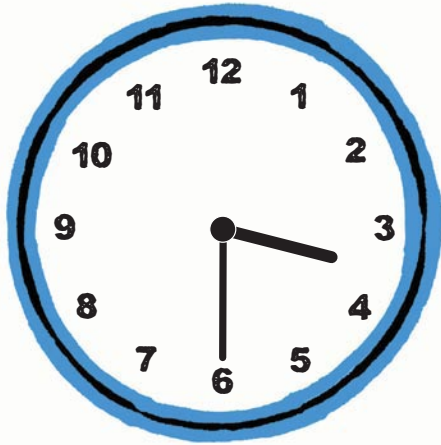

TIME 2 TELL TIME

Can you tell what time it is?

Circle the correct time shown on each clock

12

10:35

9:05

6:15

3:30

12:45

4:15

9:45

12:10

4:50

1:40

6:25

4:05