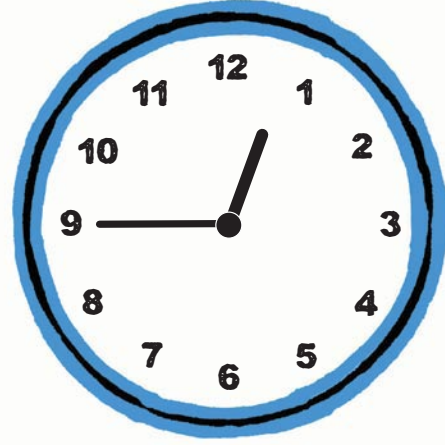

TIME 2 TELL TIME

Can you tell what time it is?

Circle the correct time shown on each clock

12

10:35

9:05

6:15

3:30

12:45

4:15

9:45

12:10

4:50

1:40

6:25

4:05