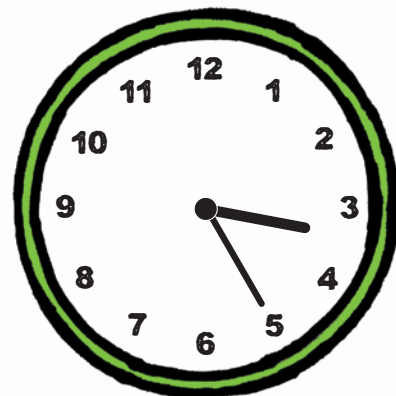

TIME 2 TELL TIME

Can you tell what time it is?

Write down the time you see on each clock.

EXAMPLE

HOUR	MINUTE
8	55

____ : ____

____ : ____

____ : ____