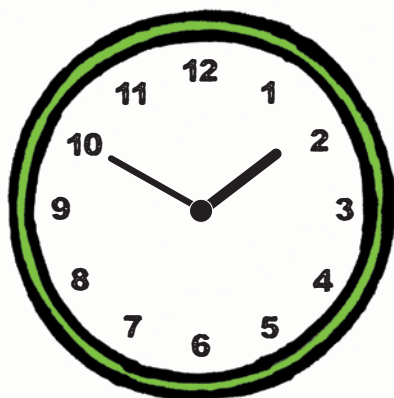

TIME 2 TELL TIME

Can you tell what time it is?

Write down the time you see on each clock.

EXAMPLE

HOUR	MINUTE
8	55

____ : ____

____ : ____

____ : ____