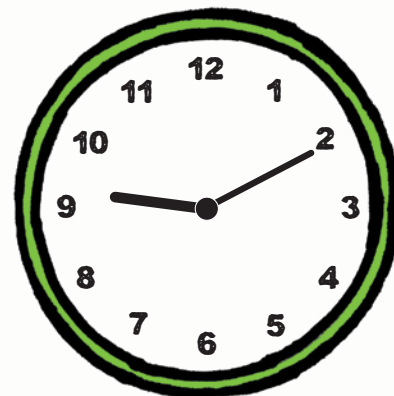

TIME 2 TELL TIME

Can you tell what time it is?

Write down the time you see on each clock.

EXAMPLE

HOUR	MINUTE
8	55

____ : ____

____ : ____

____ : ____

____ : ____

____ : ____