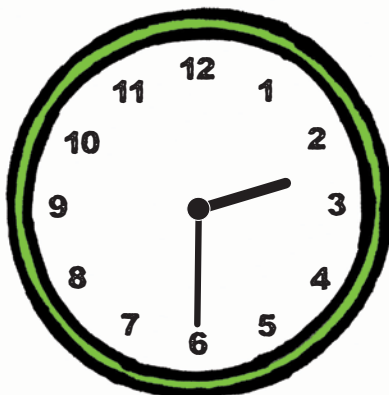

TIME 2 TELL TIME

Can you tell what time it is?

Write down the time you see on each clock.

EXAMPLE

HOUR	MINUTE
8	55

____ : ____

____ : ____

____ : ____