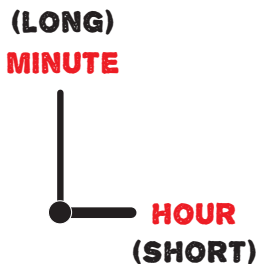

TIME 2 TELL TIME

Can you tell what time it is?

Write down the time you see on each clock.

EXAMPLE

HOUR	MINUTE
8	55

____ : ____

____ : ____

____ : ____