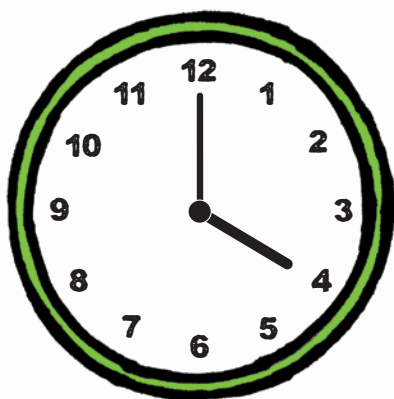

TIME 2 TELL TIME

Can you tell what time it is?

Write down the time you see on each clock.

EXAMPLE

HOUR	MINUTE
8	55

____ : ____

____ : ____

____ : ____