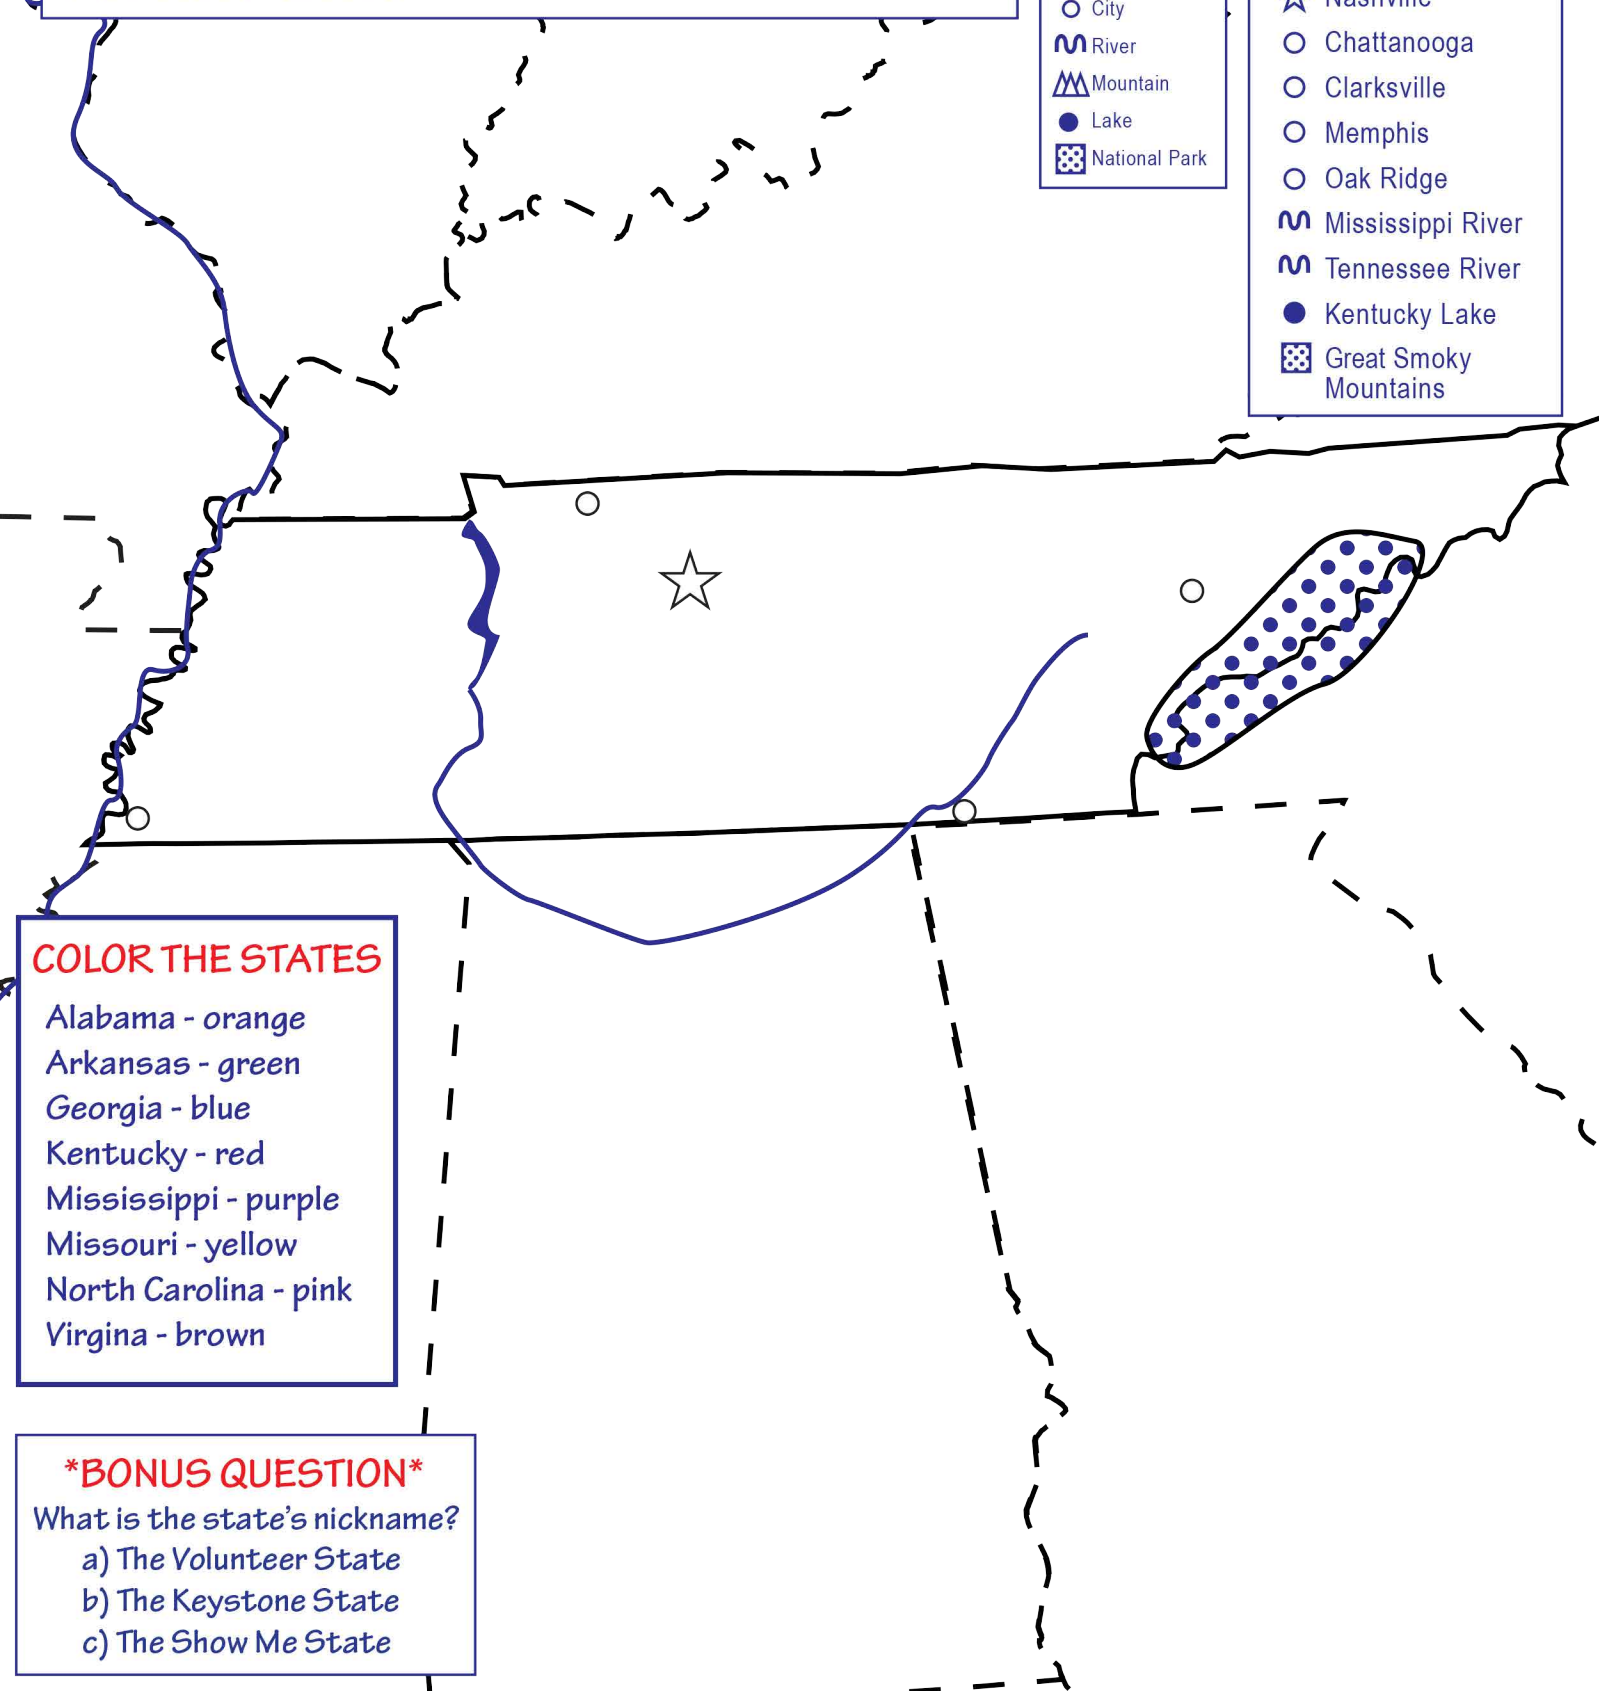

# All About Tennessee: A State Activity Sheet

Learn all about the state of **Tennessee**! Label the map with the cities and landforms listed in the word bank. Then color the neighboring states with the colors listed below.

**KEY**

- ☆ Capital
- City
- ~ River
- ⌄ Mountain
- Lake
- ▣ National Park

**WORD BANK**

- ☆ Nashville
- Chattanooga
- Clarksville
- Memphis
- Oak Ridge
- ~ Mississippi River
- ~ Tennessee River
- Kentucky Lake
- ▣ Great Smoky Mountains

### COLOR THE STATES

- Alabama - orange
- Arkansas - green
- Georgia - blue
- Kentucky - red
- Mississippi - purple
- Missouri - yellow
- North Carolina - pink
- Virginia - brown

### \*BONUS QUESTION\*

- What is the state's nickname?
- a) The Volunteer State
  - b) The Keystone State
  - c) The Show Me State

Answer: A