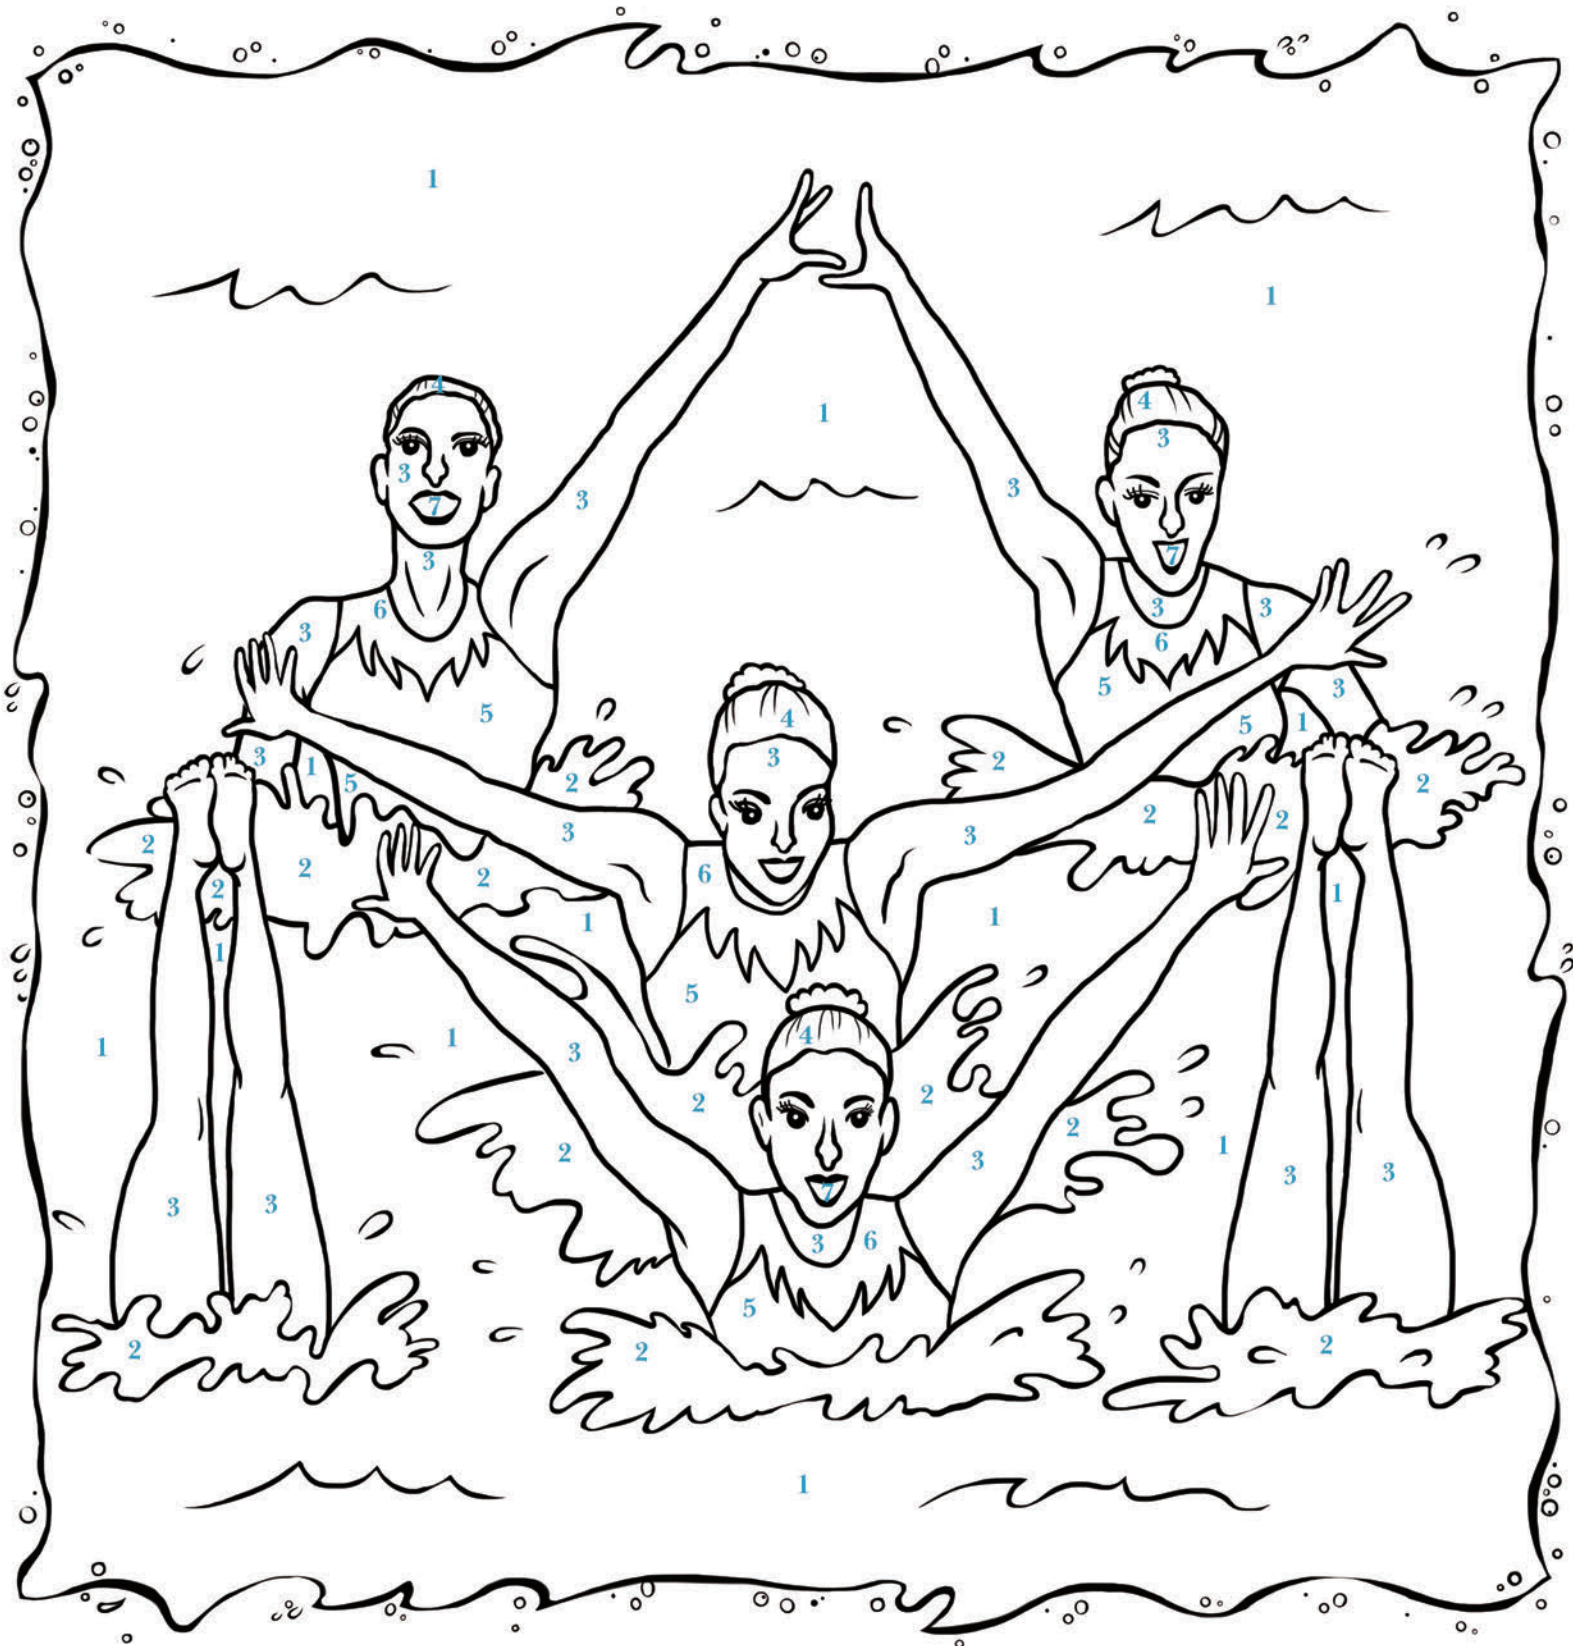

Synchronized Swimming

Color the synchronized swimmers below according to the number guide at the bottom of the page.

1.Light Blue 2.Light Gray 3.Skin color 4.Hair color 5.Red 6.Yellow 7 .Pink