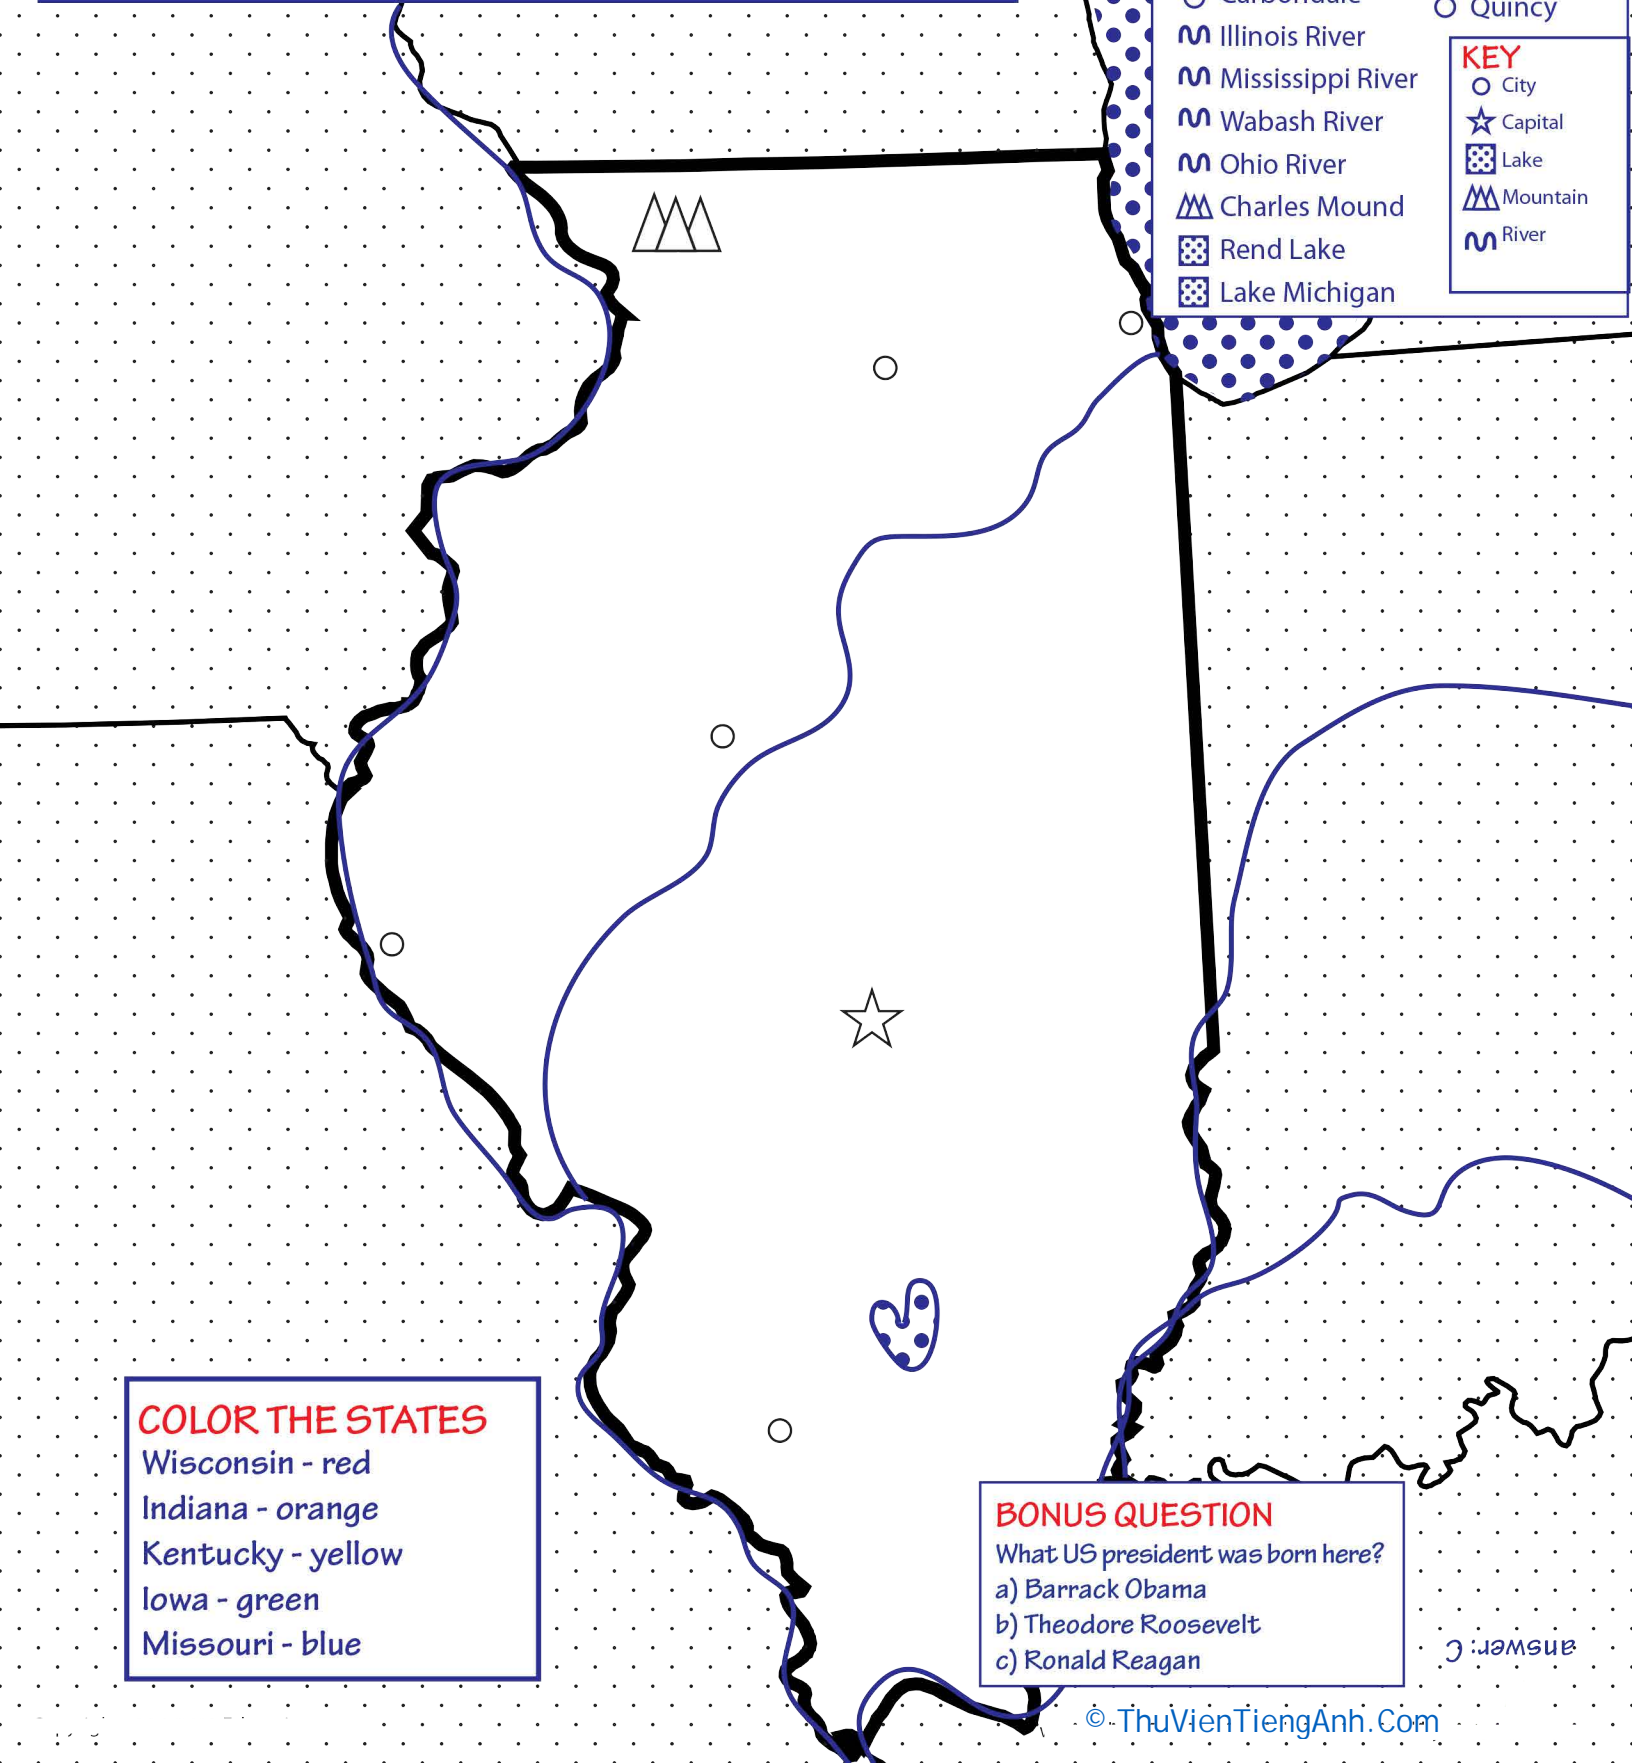

All About Illinois: A State Activity Sheet

Learn all about the state of Illinois! Label the map with the cities and landforms listed in the word bank. Then color the neighboring states with the colors listed below.

WORD BANK

- ☆ Springfield
- Chicago
- Carbondale
- Ⓜ Illinois River
- Ⓜ Mississippi River
- Ⓜ Wabash River
- Ⓜ Ohio River
- △ Charles Mound
- ◻ Rend Lake
- ◻ Lake Michigan
- DeKalb
- Peoria
- Quincy

KEY

- City
- ☆ Capital
- ◻ Lake
- △ Mountain
- Ⓜ River

COLOR THE STATES
 Wisconsin - red
 Indiana - orange
 Kentucky - yellow
 Iowa - green
 Missouri - blue

BONUS QUESTION
 What US president was born here?
 a) Barrack Obama
 b) Theodore Roosevelt
 c) Ronald Reagan