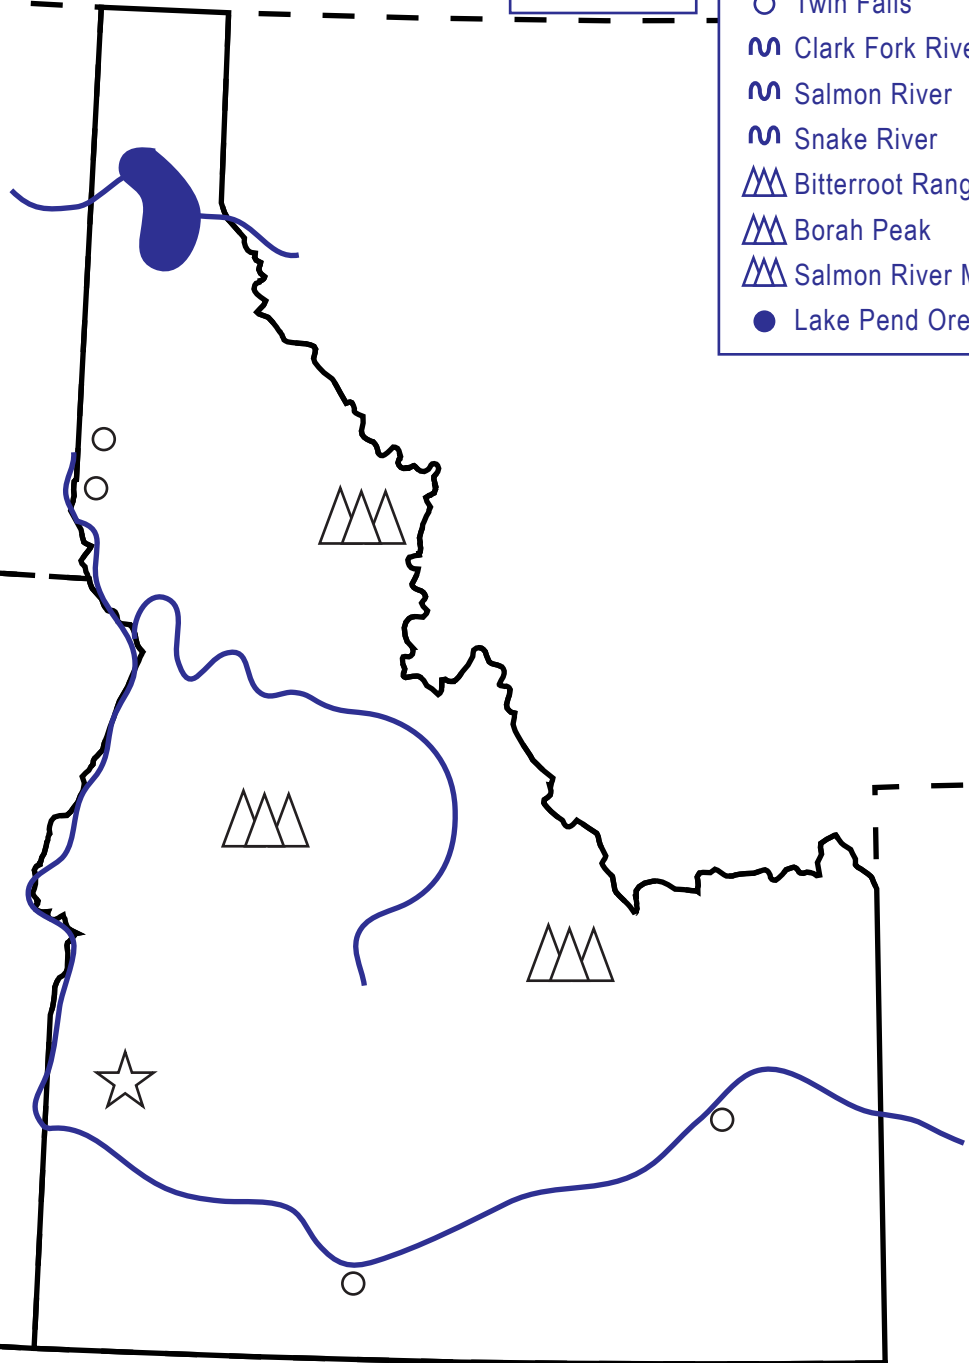

# All About Idaho: A State Activity Sheet

Learn all about the state of **Idaho**! Label the map with the cities and landforms listed in the word bank. Then color the neighboring states with the colors listed below.

CANADA

**KEY**

- ☆ Capital
- City
- ~ River
- ▲ Mountain
- Lake
- ▣ National Park

**WORD BANK**

- ☆ Boise
- Lewiston
- Moscow
- Idaho Falls
- Twin Falls
- ~ Clark Fork River
- ~ Salmon River
- ~ Snake River
- ▲ Bitterroot Range
- ▲ Borah Peak
- ▲ Salmon River Mts.
- Lake Pend Oreille

**COLOR THE STATES**

- Montana - red
- Nevada - orange
- Oregon - yellow
- Utah - green
- Washington - blue
- Wyoming - purple

**\*BONUS QUESTION\***

What is the state's nickname?

- a) The Sunflower State
- b) The Gem State
- c) The Old Dominion