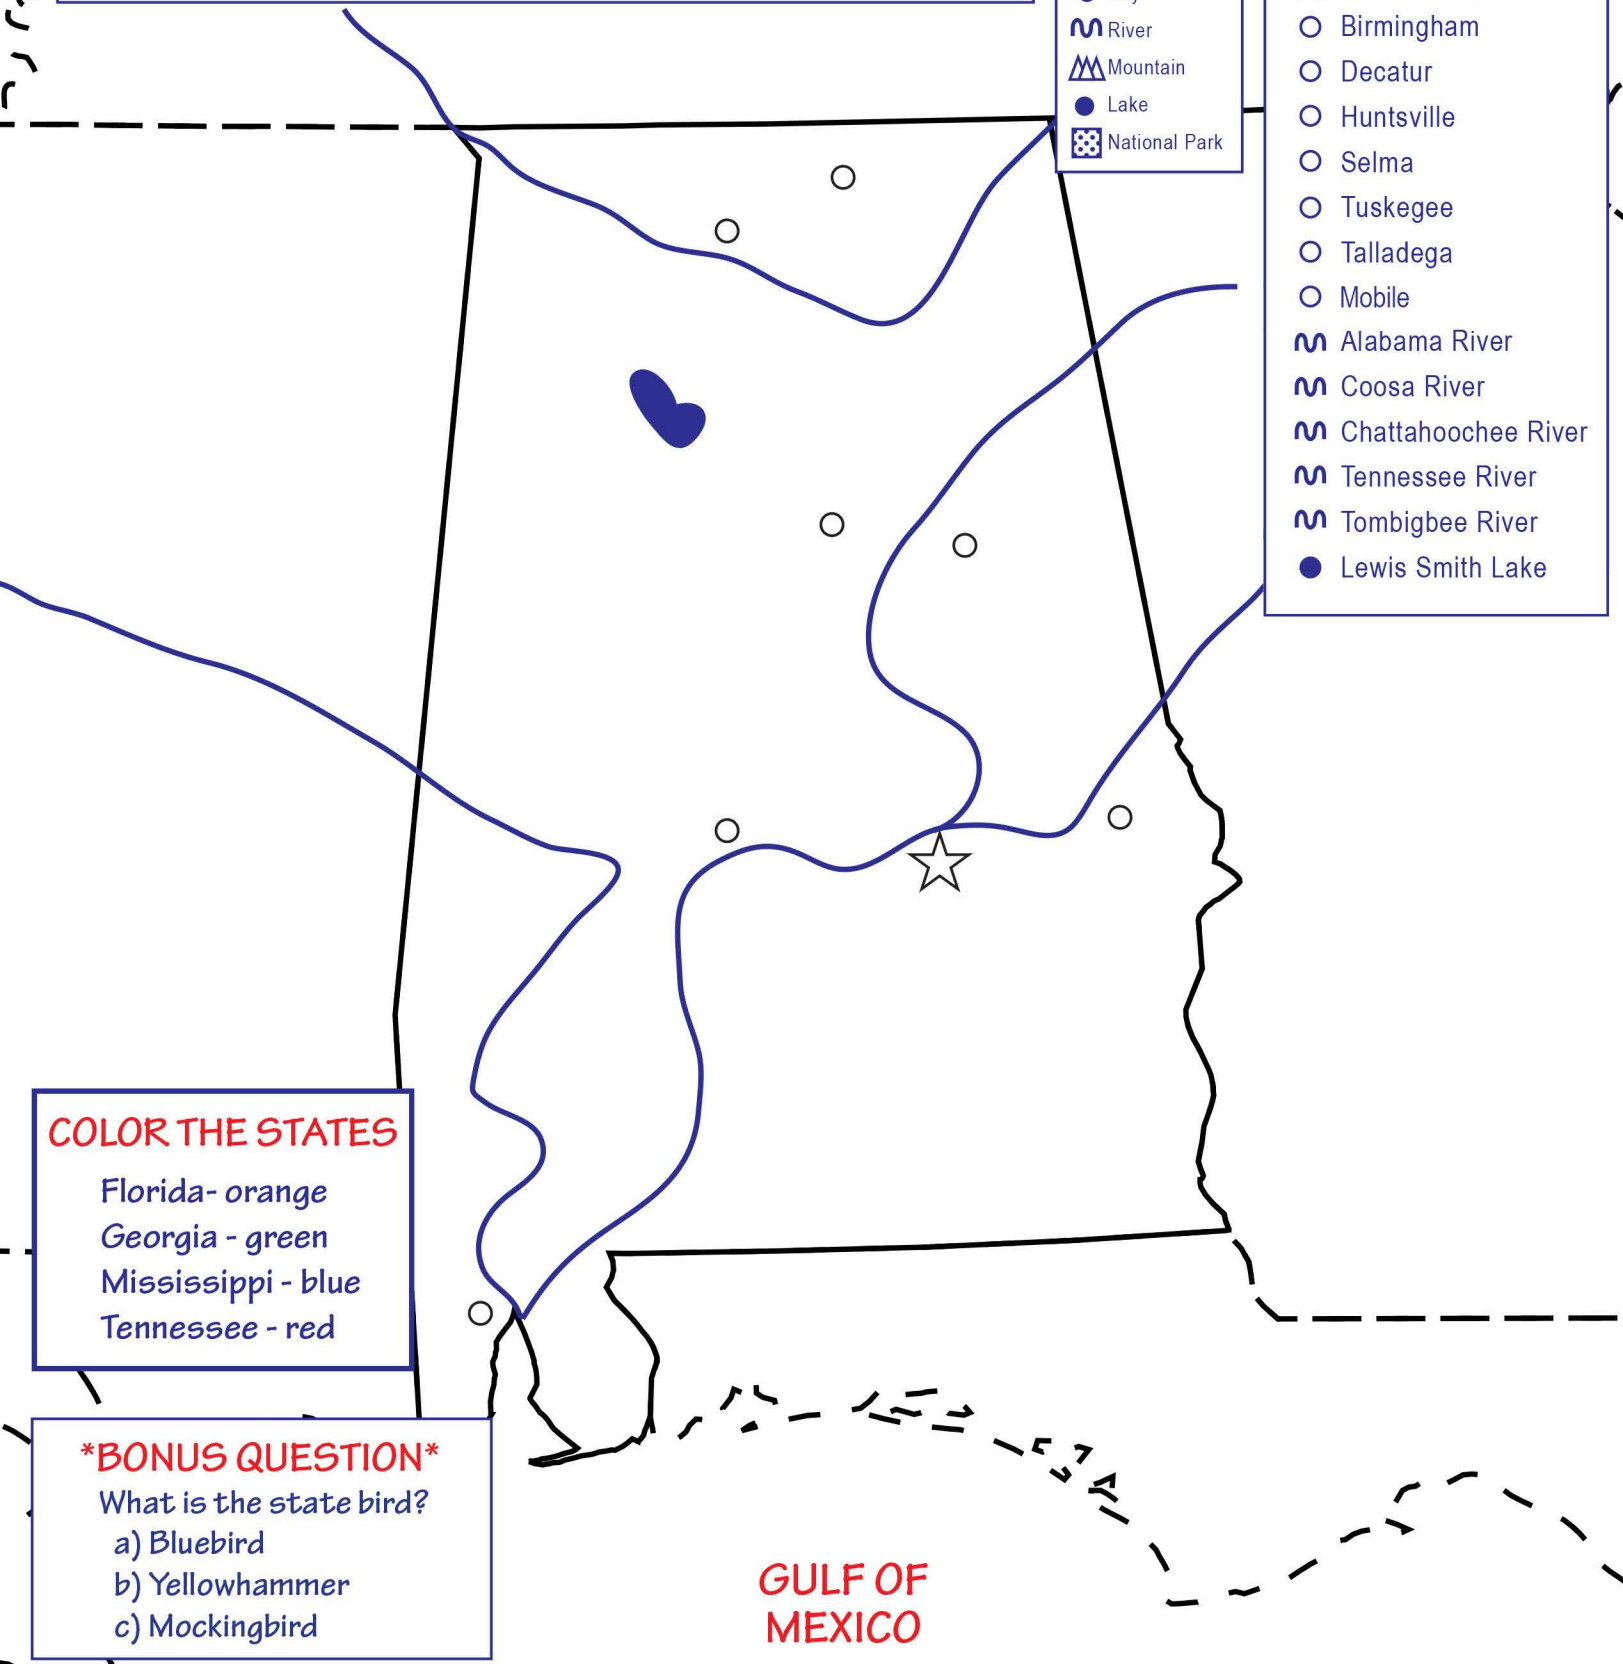

All About Alabama: A State Activity Sheet

Learn all about the state of **Alabama**! Label the map with the cities and landforms listed in the word bank. Then color the neighboring states with the colors listed below.

KEY

- ☆ Capital
- City
- ~ River
- ⌄ Mountain
- Lake
- ▣ National Park

WORD BANK

- ☆ Montgomery
- Birmingham
- Decatur
- Huntsville
- Selma
- Tuskegee
- Talladega
- Mobile
- ~ Alabama River
- ~ Coosa River
- ~ Chattahoochee River
- ~ Tennessee River
- ~ Tombigbee River
- Lewis Smith Lake

COLOR THE STATES

- Florida- orange
- Georgia - green
- Mississippi - blue
- Tennessee - red

BONUS QUESTION

- What is the state bird?
- a) Bluebird
 - b) Yellowhammer
 - c) Mockingbird

GULF OF MEXICO

answer: B