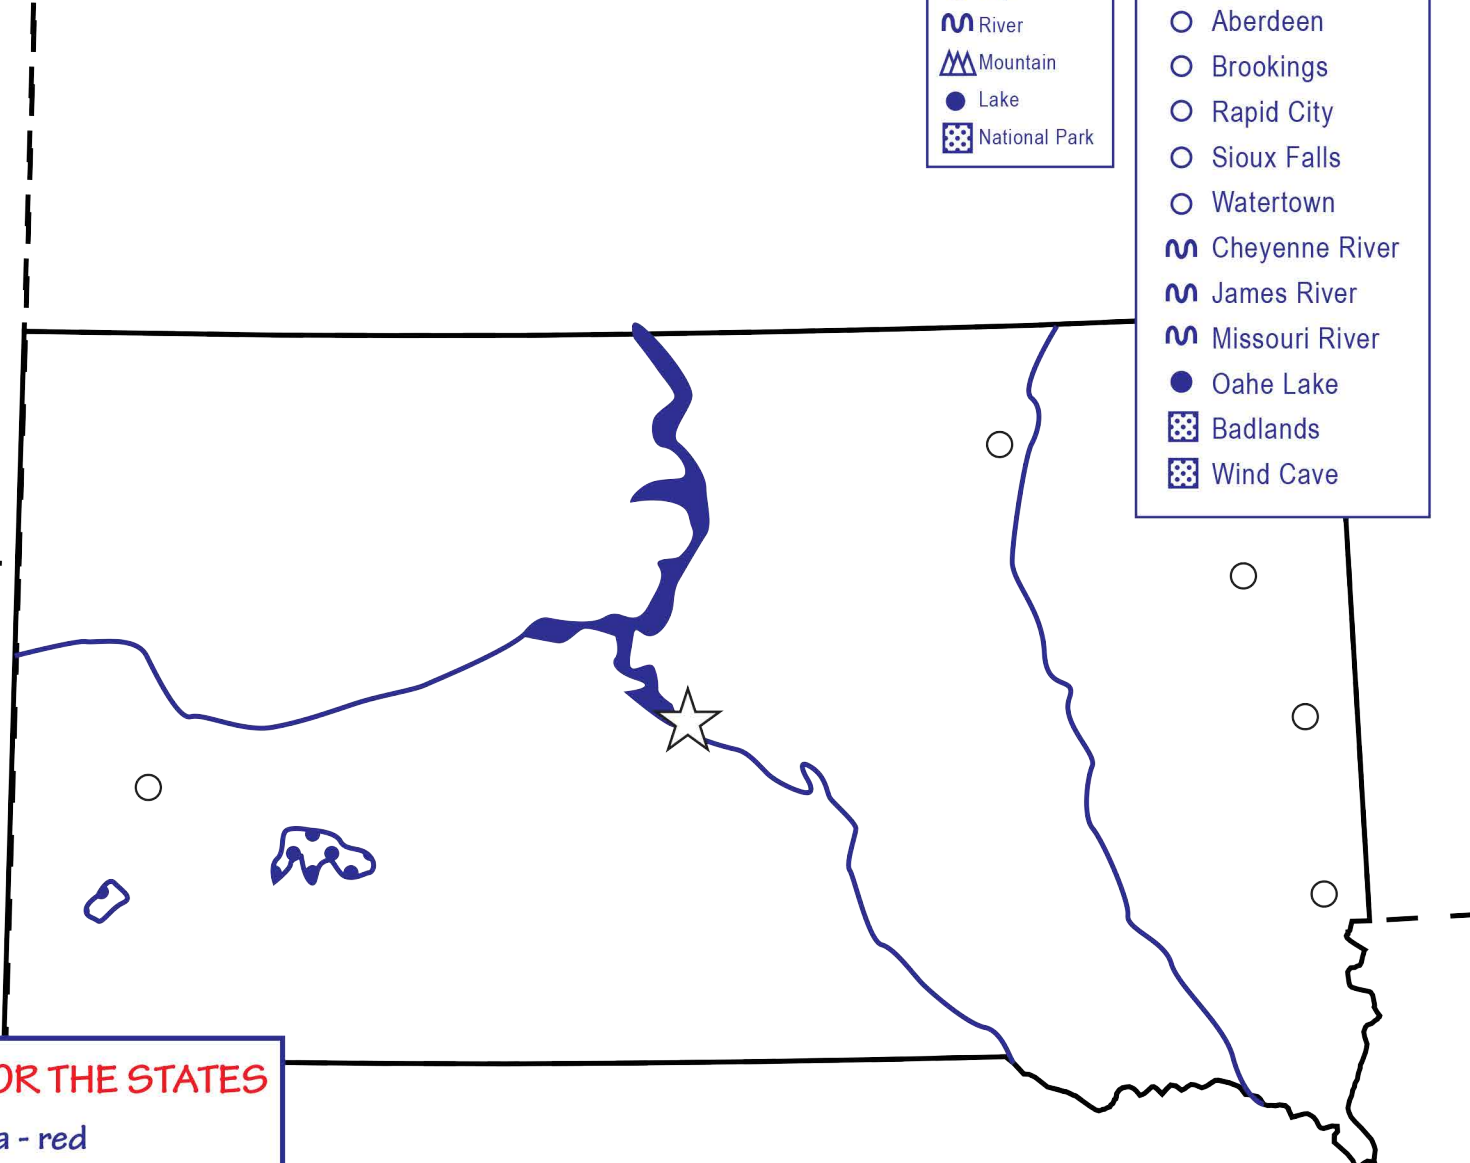

All About South Dakota: A State Activity Sheet

Learn all about the state of **South Dakota**! Label the map with the cities and landforms listed in the word bank. Then color the neighboring states with the colors listed below.

KEY

- ☆ Capital
- City
- ~ River
- ▲ Mountain
- Lake
- ▣ National Park

WORD BANK

- ☆ Pierre
- Aberdeen
- Brookings
- Rapid City
- Sioux Falls
- Watertown
- ~ Cheyenne River
- ~ James River
- ~ Missouri River
- Oahe Lake
- ▣ Badlands
- ▣ Wind Cave

COLOR THE STATES

- Iowa - red
- Minnesota - orange
- Montana - green
- Nebraska - purple
- North Dakota - blue
- Wyoming - yellow

BONUS QUESTION

What is the state nickname?

- a) The Lone Star State
- b) Keystone State
- c) Mount Rushmore State