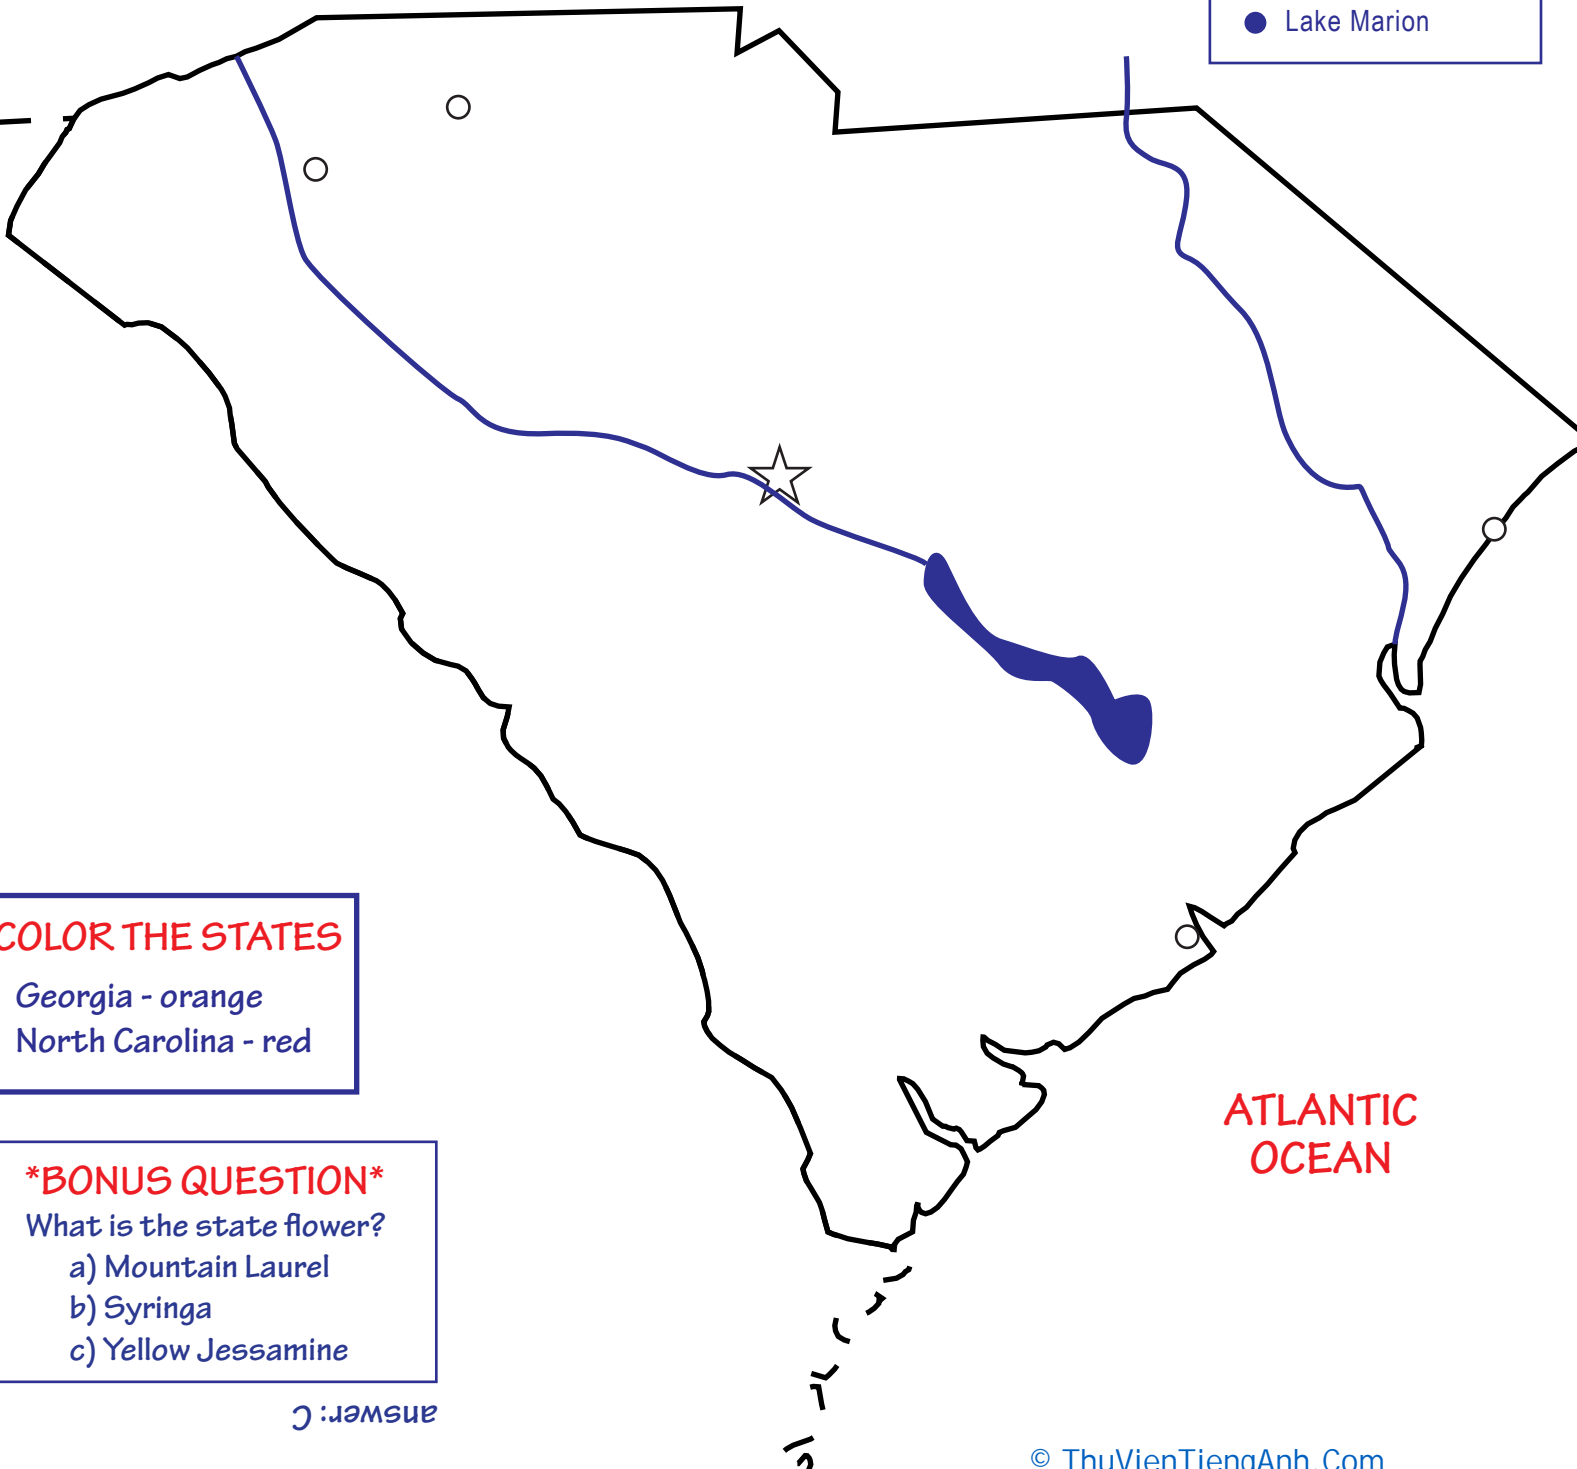

All About South Carolina: A State Activity Sheet

Learn all about the state of **South Carolina**! Label the map with the cities and landforms listed in the word bank. Then color the neighboring states with the colors listed below.

KEY

- City
- ☆ Capital
- ▣ National Park
- ⌄ Mountain
- ~ River
- Lake

WORD BANK

- ☆ Columbia
- Charleston
- Greenville
- Myrtle Beach
- Spartanburg
- ~ Pee Dee River
- ~ Saluda River
- Lake Marion

COLOR THE STATES

Georgia - orange
North Carolina - red

BONUS QUESTION

What is the state flower?

- a) Mountain Laurel
- b) Syringa
- c) Yellow Jessamine

answer: c

ATLANTIC OCEAN