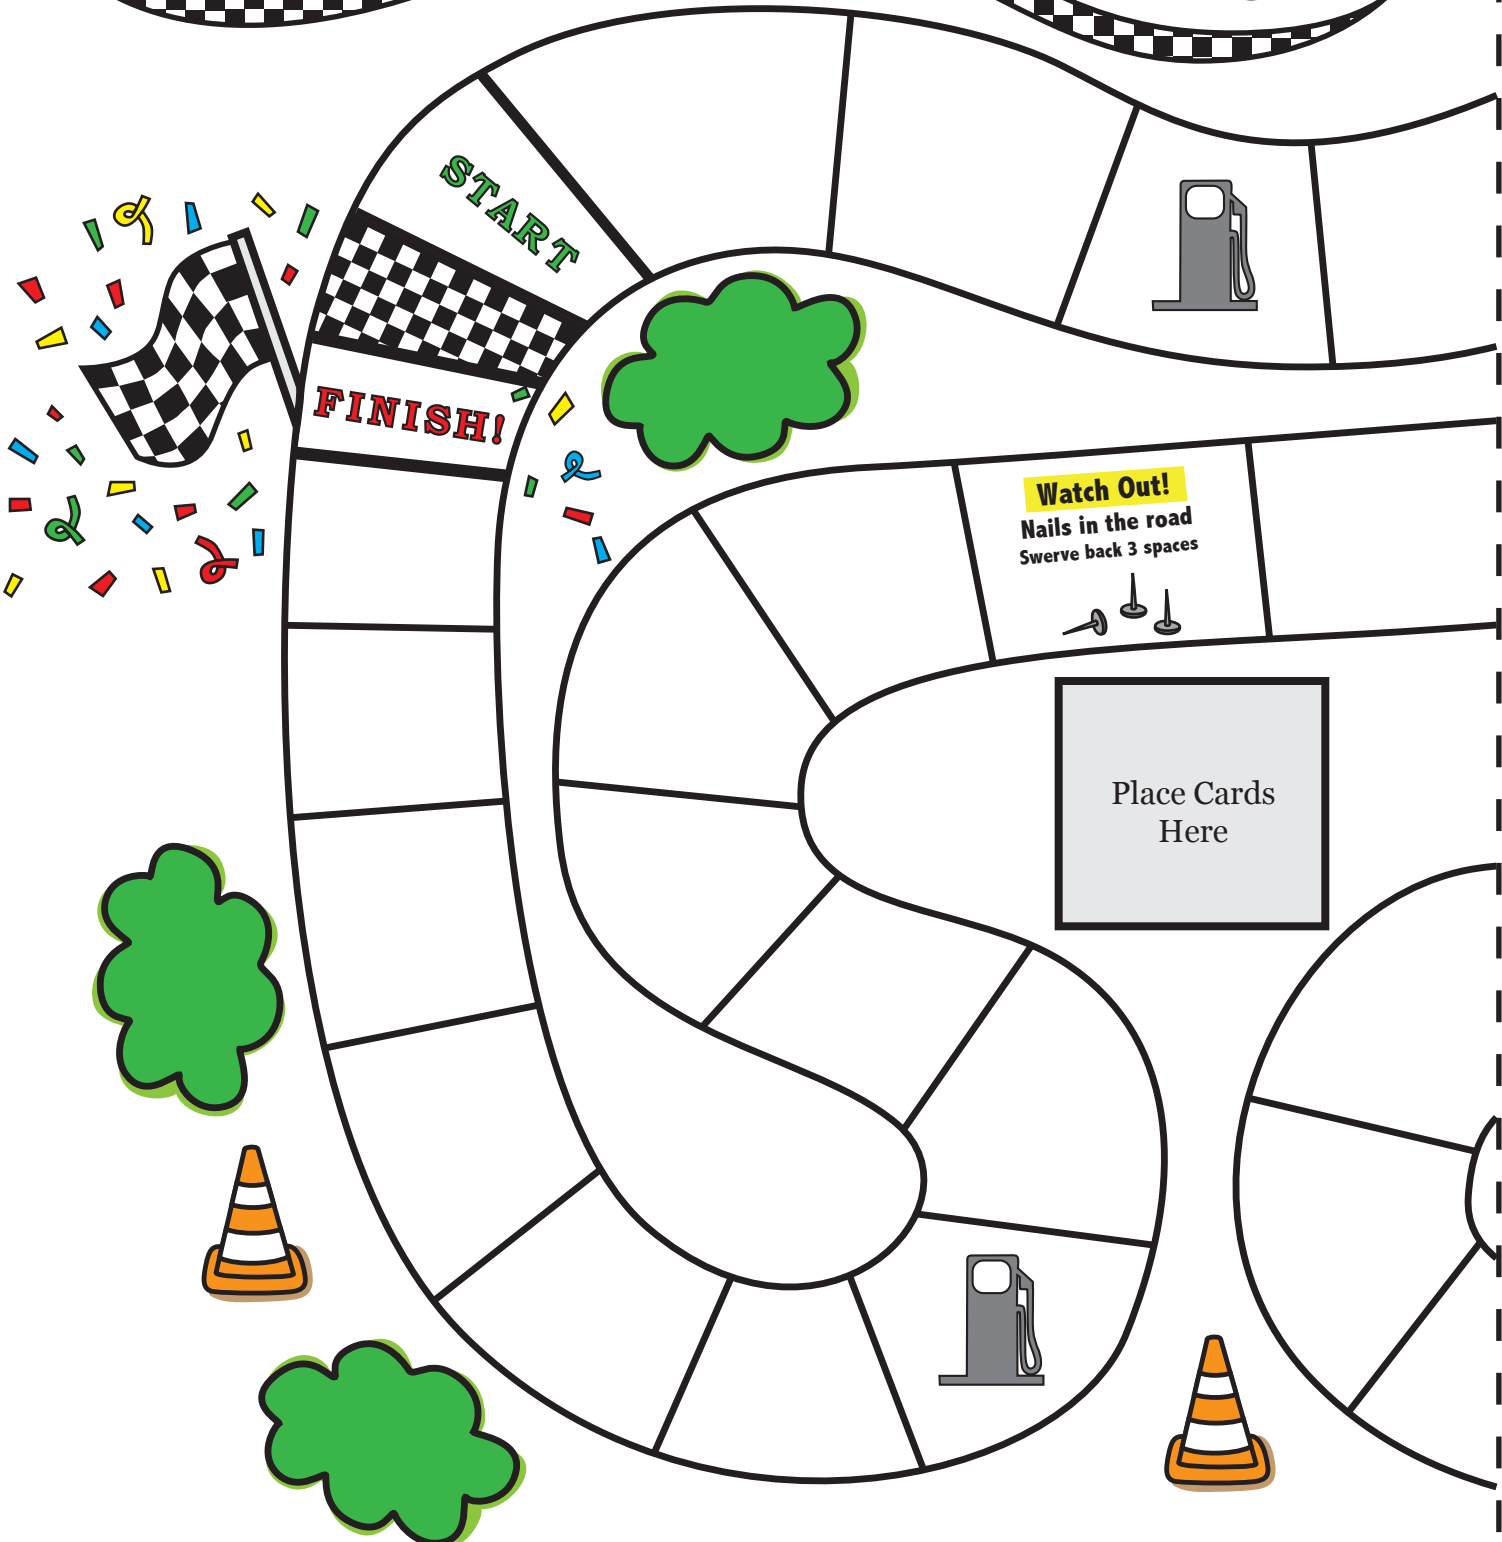

# Rally Car Raceway!

Cut along the dotted line, then line up with the second page and tape or glue them together to make the game board!

Tape or glue first page here.

## Game Pieces

Cut out and fold on the dotted lines.

Place a piece of tape on the bottom

## Dice

Cut out and fold on the dotted lines.  
Then tape or glue the tabs to the sides of the dice.

# Game Rules

1. Roll the dice and move the number of spaces shown or follow the directions given.
2. If a player rolls "Draw a Card," draw a card from the deck and follow the directions on the card. If card says "Move to the nearest gas pump to fill up," move to the nearest gas station ahead of you. If you are ahead of the **last** gas pump, you must move back to that pump.
3. The first player to reach the finish line is the winner!