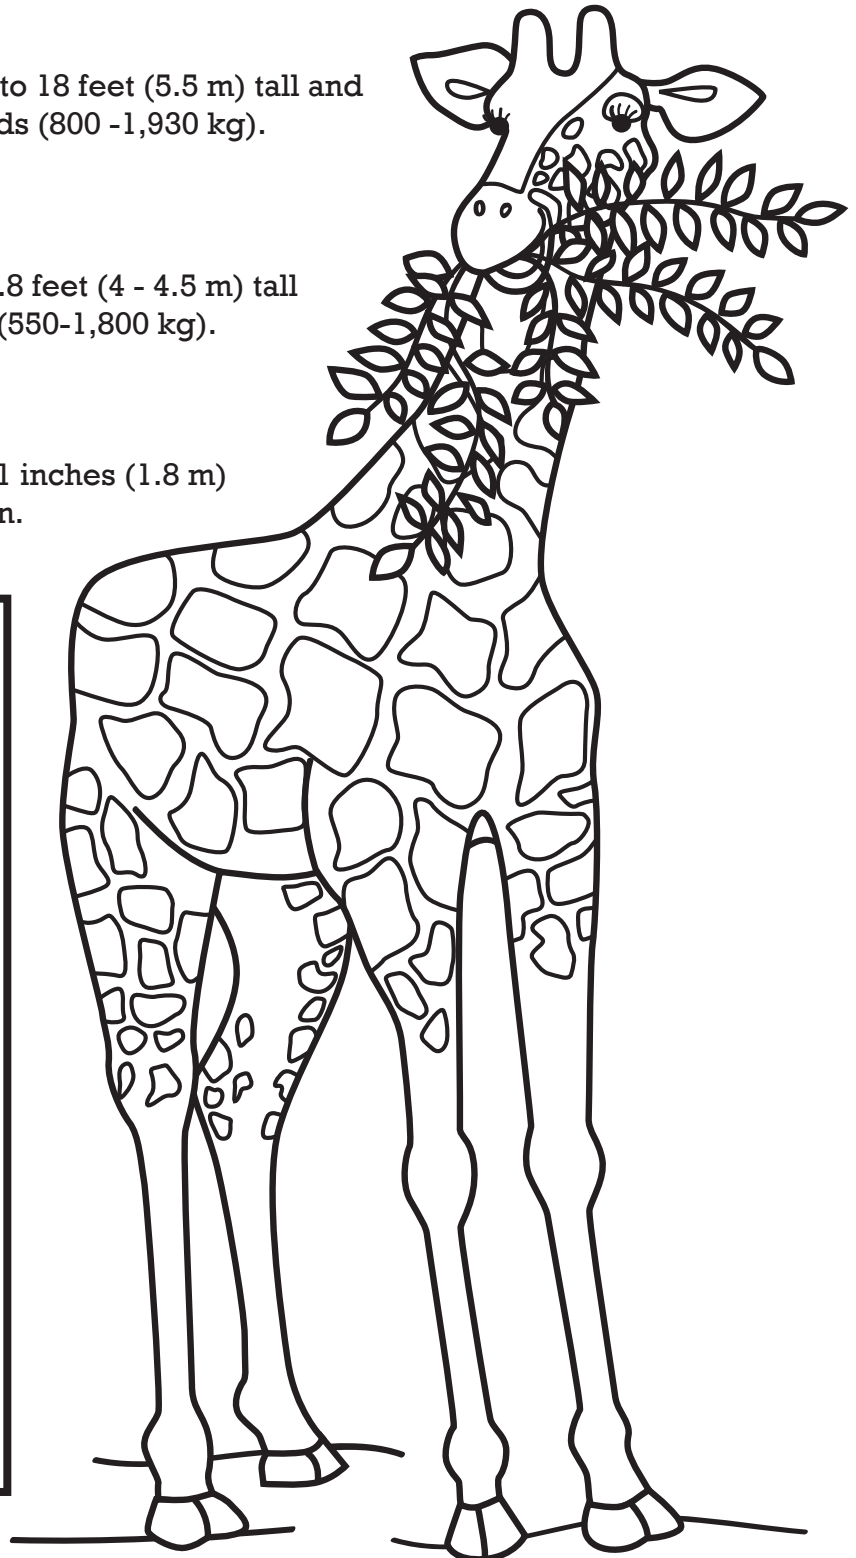

The

Giraffe

Color this placemat and learn some simple facts about the Giraffe!

☆ An adult male giraffe can be up to 18 feet (5.5 m) tall and weigh 1,800 - 4,300 pounds (800 -1,930 kg).

☆ An adult female giraffe can be 13 - 14.8 feet (4 - 4.5 m) tall and weigh 1,200-2,600 pounds (550-1,800 kg).

☆ A baby giraffe can be about 5 feet 11 inches (1.8 m) tall when they are born.

TRIVIA

1. A giraffe sleeps about _____ hours a night.

A. 7.5

B. 4.5

C. 10.5

2. What color is a giraffe's tongue?

A. Black

B. Pink

C. Green

Cut along the dotted line, then line up with the second page and tape or glue them together to make your placemat!