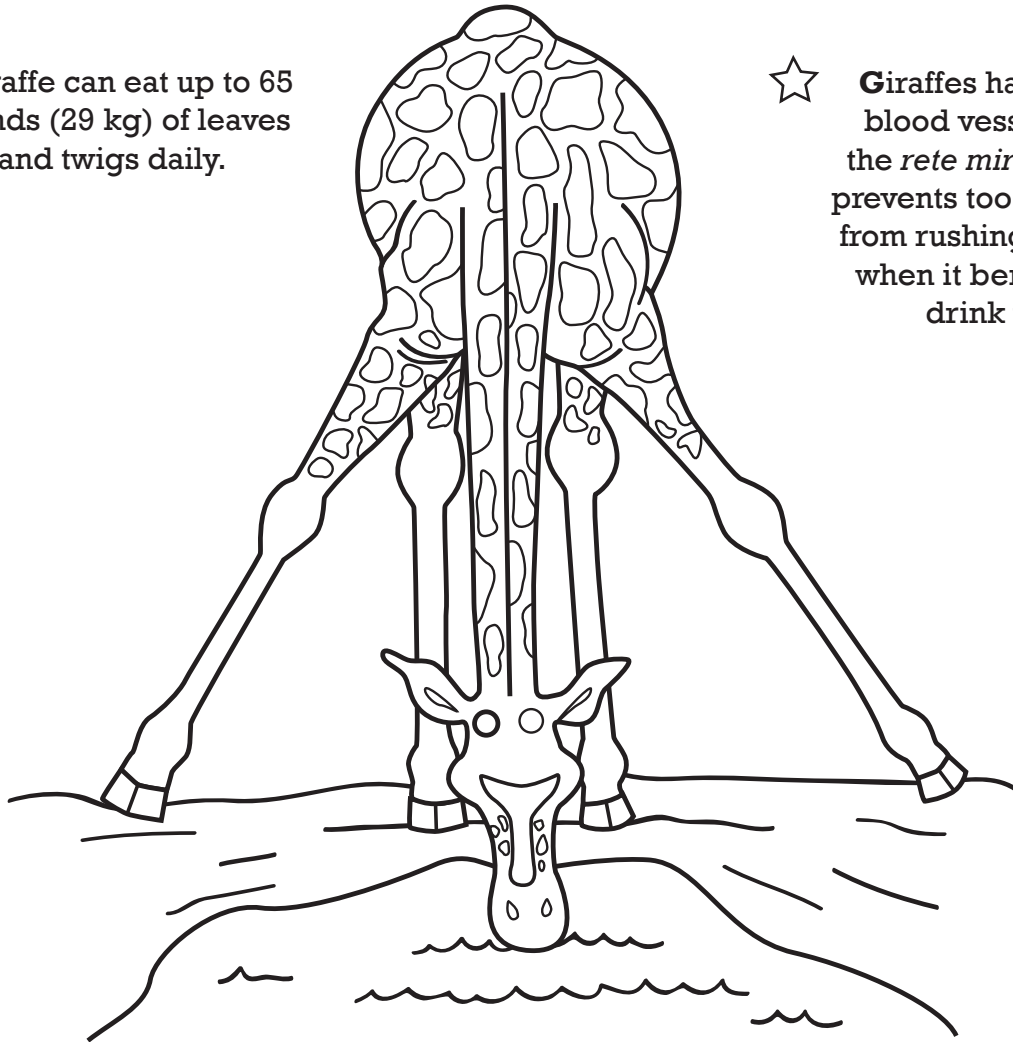

**Acacia**

**Commiphora**

**Terminalia**

★ A giraffe can eat up to 65 pounds (29 kg) of leaves and twigs daily.

★ Giraffes have special blood vessels called the *rete mirabile* which prevents too much blood from rushing to its head when it bends over to drink water.

**What other interesting facts can you learn about the Giraffe?**

**Trivia answers:** 1. B The giraffe needs the least amount of sleep of almost any mammal. 2. Black It is thought that the tongue is darker in color to protect it from the sun.