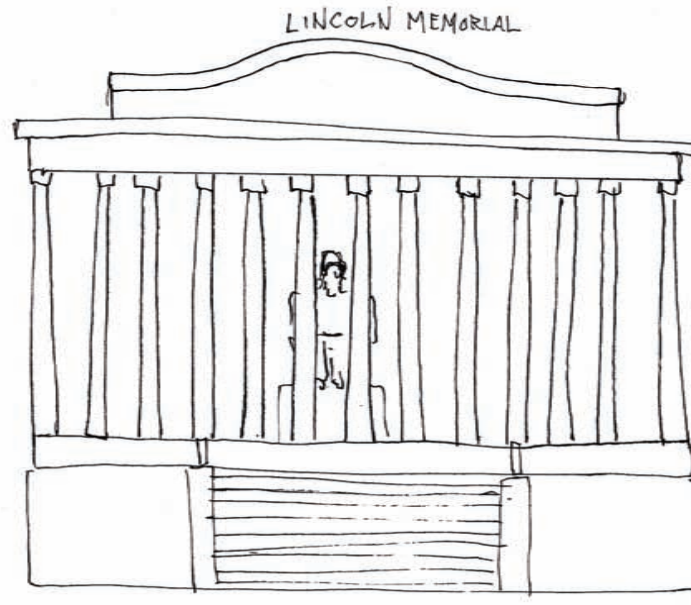

LINCOLN MEMORIAL

Designed after the temples of Ancient Greece, the Lincoln Memorial was built as a tribute to our 16th president Abraham Lincoln, who many say is one of the greatest presidents in our nation's history. Lincoln successfully led the country through the *turmoil* of the Civil War, and outlawed the cruel and unfair practice of slavery in the U.S. After Lincoln was assassinated in 1865, the public and government began thinking about a memorial to honor him. Work began on the Lincoln Memorial in 1914 and it was completed in 1922. Martin Luther King, Jr. made his famous "I Have A Dream" speech from the steps of the memorial in 1963. The Lincoln Memorial is located on the west end of the National Mall in Washington, D.C.

The Parthenon and the Lincoln Memorial.

Lincoln Memorial in Washington, D.C.

Vocabulary

turmoil: confusion or uproar. "When the restaurant removed the double-mayo cheeseburger from their menu, there was great turmoil and unrest among their regular customers."