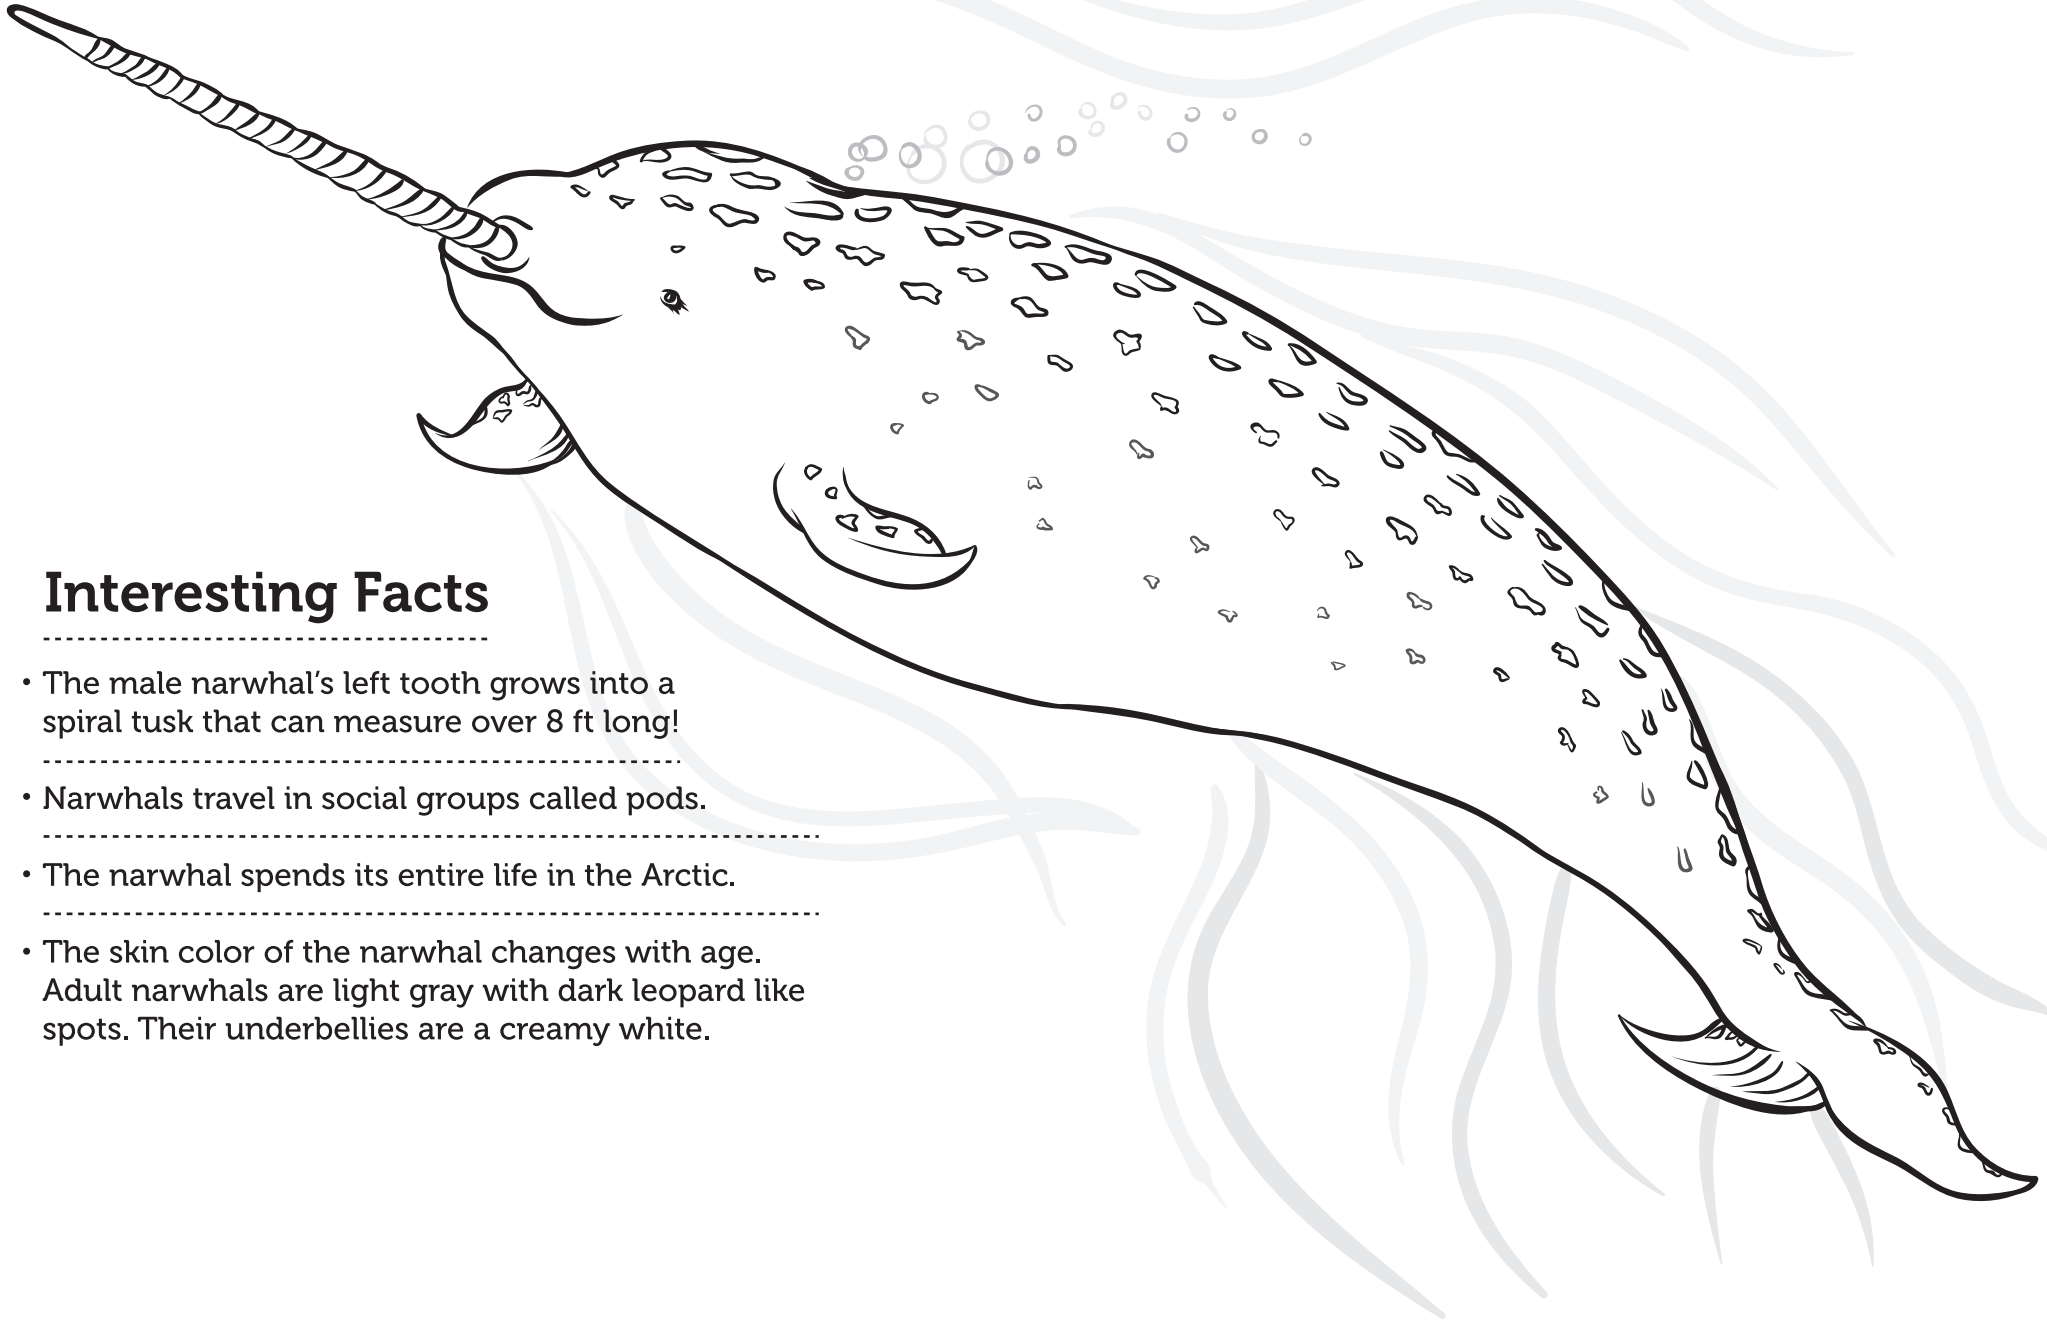

NARWHAL

Interesting Facts

- The male narwhal's left tooth grows into a spiral tusk that can measure over 8 ft long!
- Narwhals travel in social groups called pods.
- The narwhal spends its entire life in the Arctic.
- The skin color of the narwhal changes with age. Adult narwhals are light gray with dark leopard like spots. Their underbellies are a creamy white.