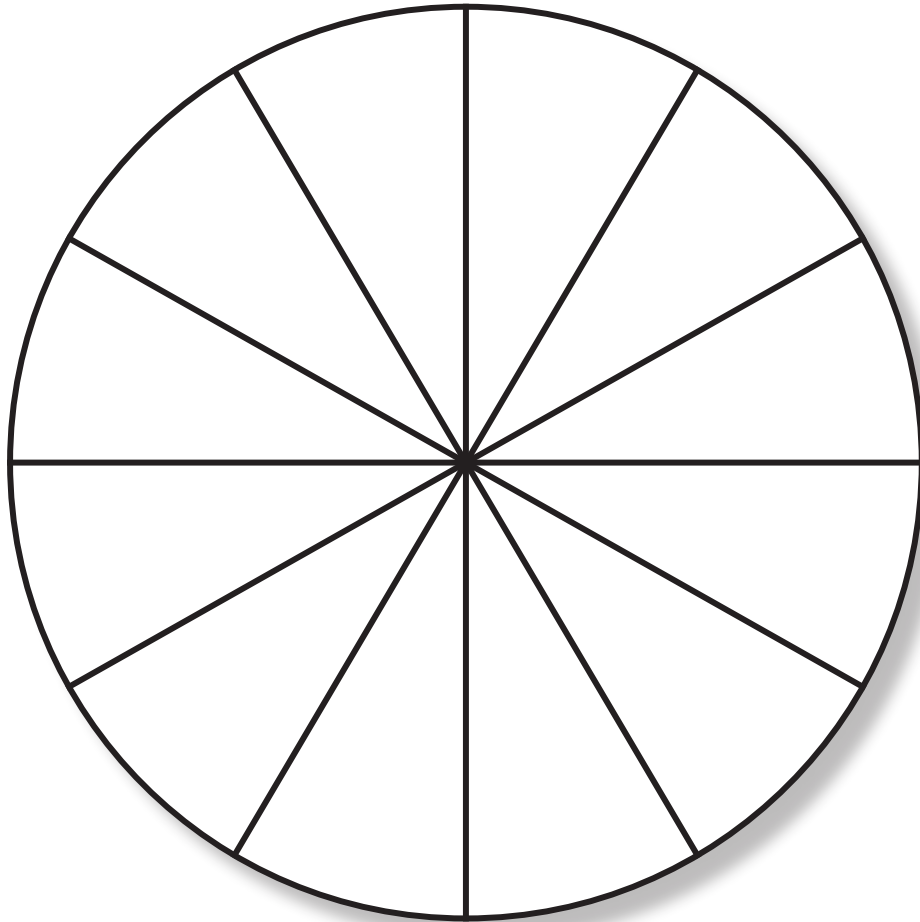

# Musical Instrument Pie Chart

How many different kinds of instruments are in the band?  
Color one slice for each instrument, using the colors below.

Red

Blue

Green

Yellow