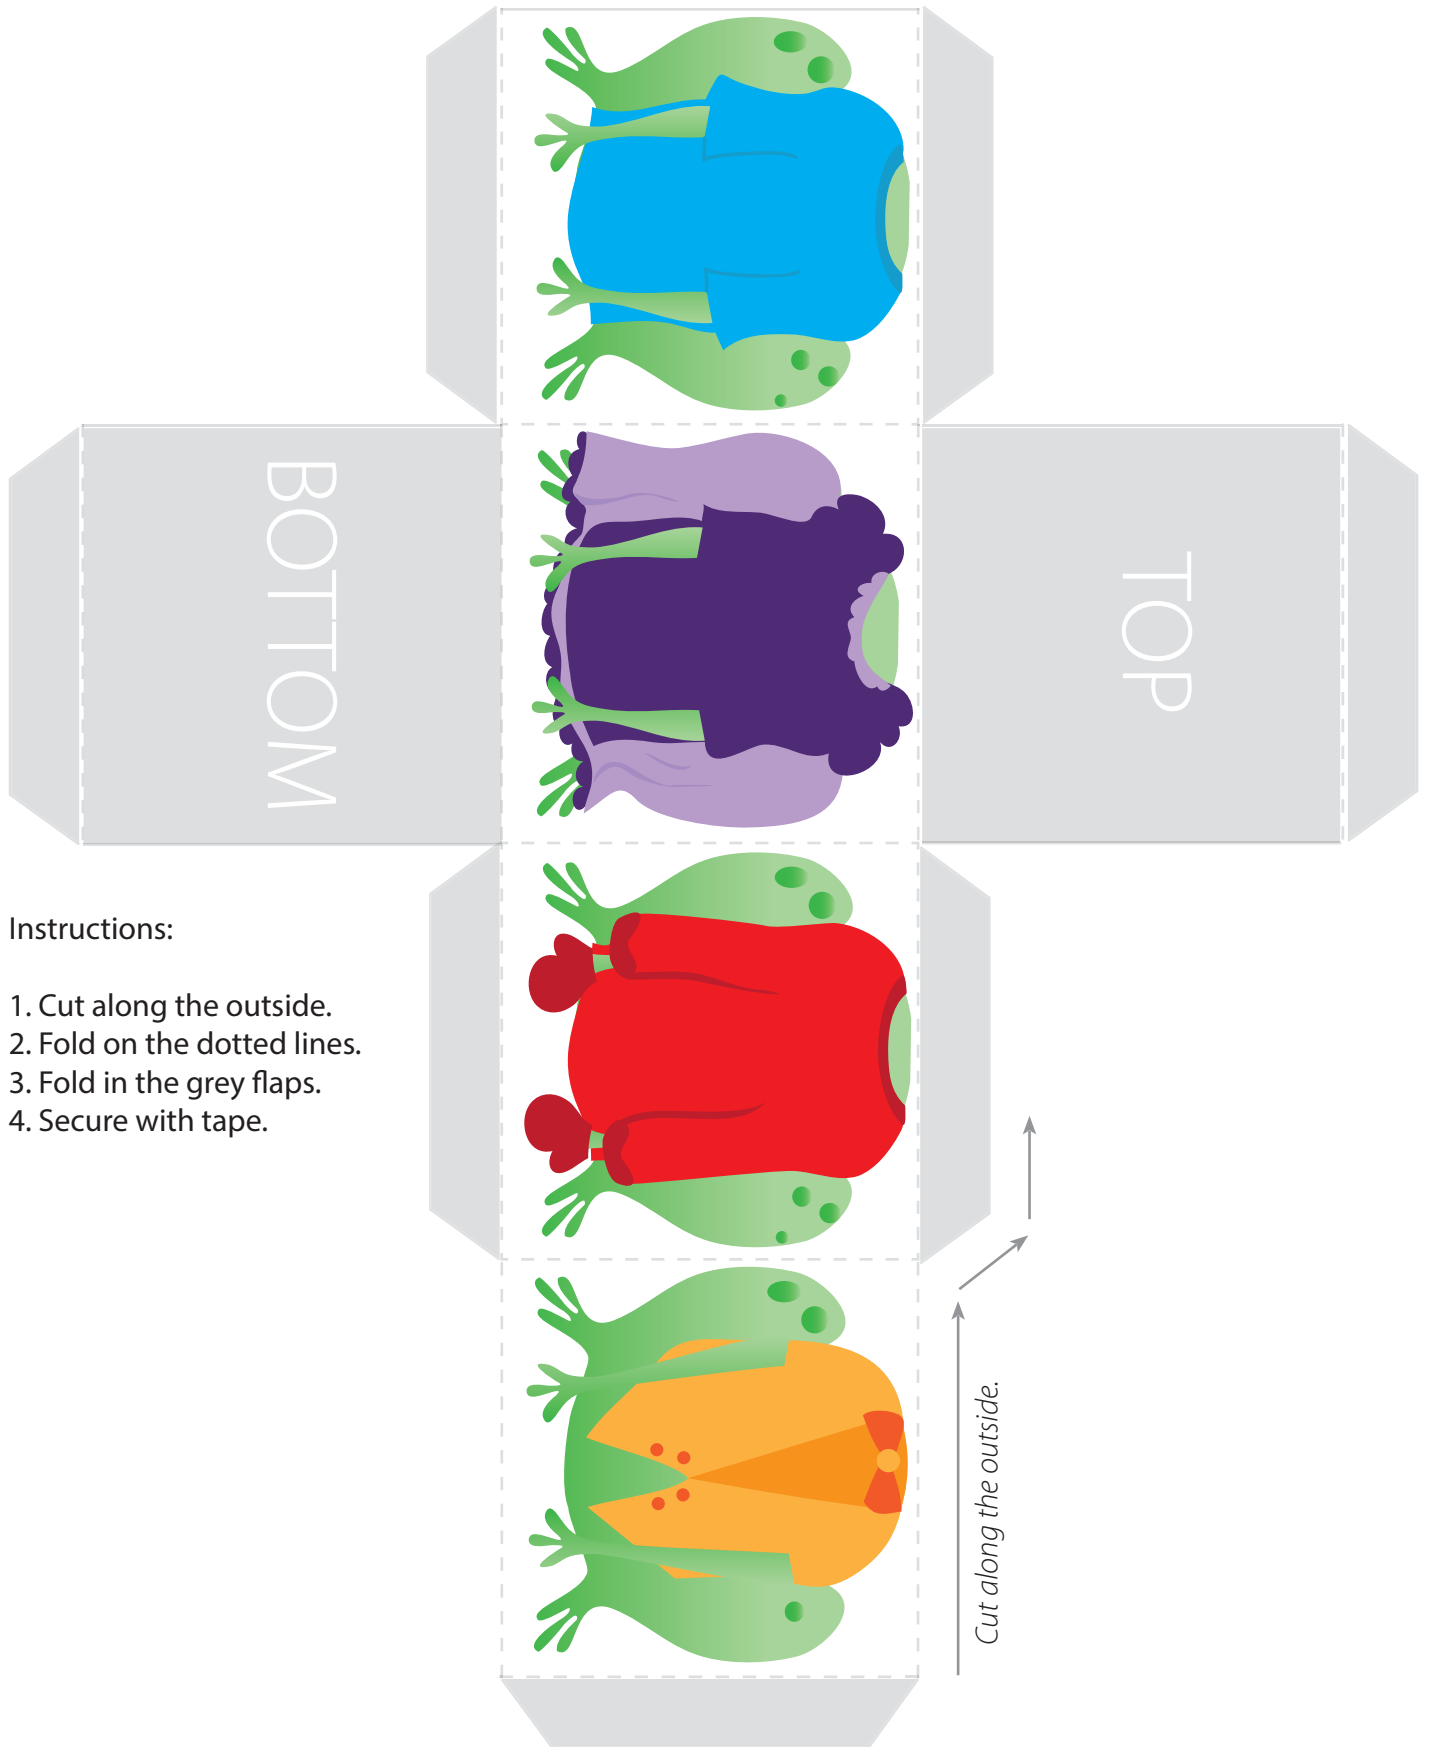

Mix n' Match Dice

Instructions:

1. Cut along the outside.
2. Fold on the dotted lines.
3. Fold in the grey flaps.
4. Secure with tape.

Mix n' Match Dice

Mix n' Match Dice