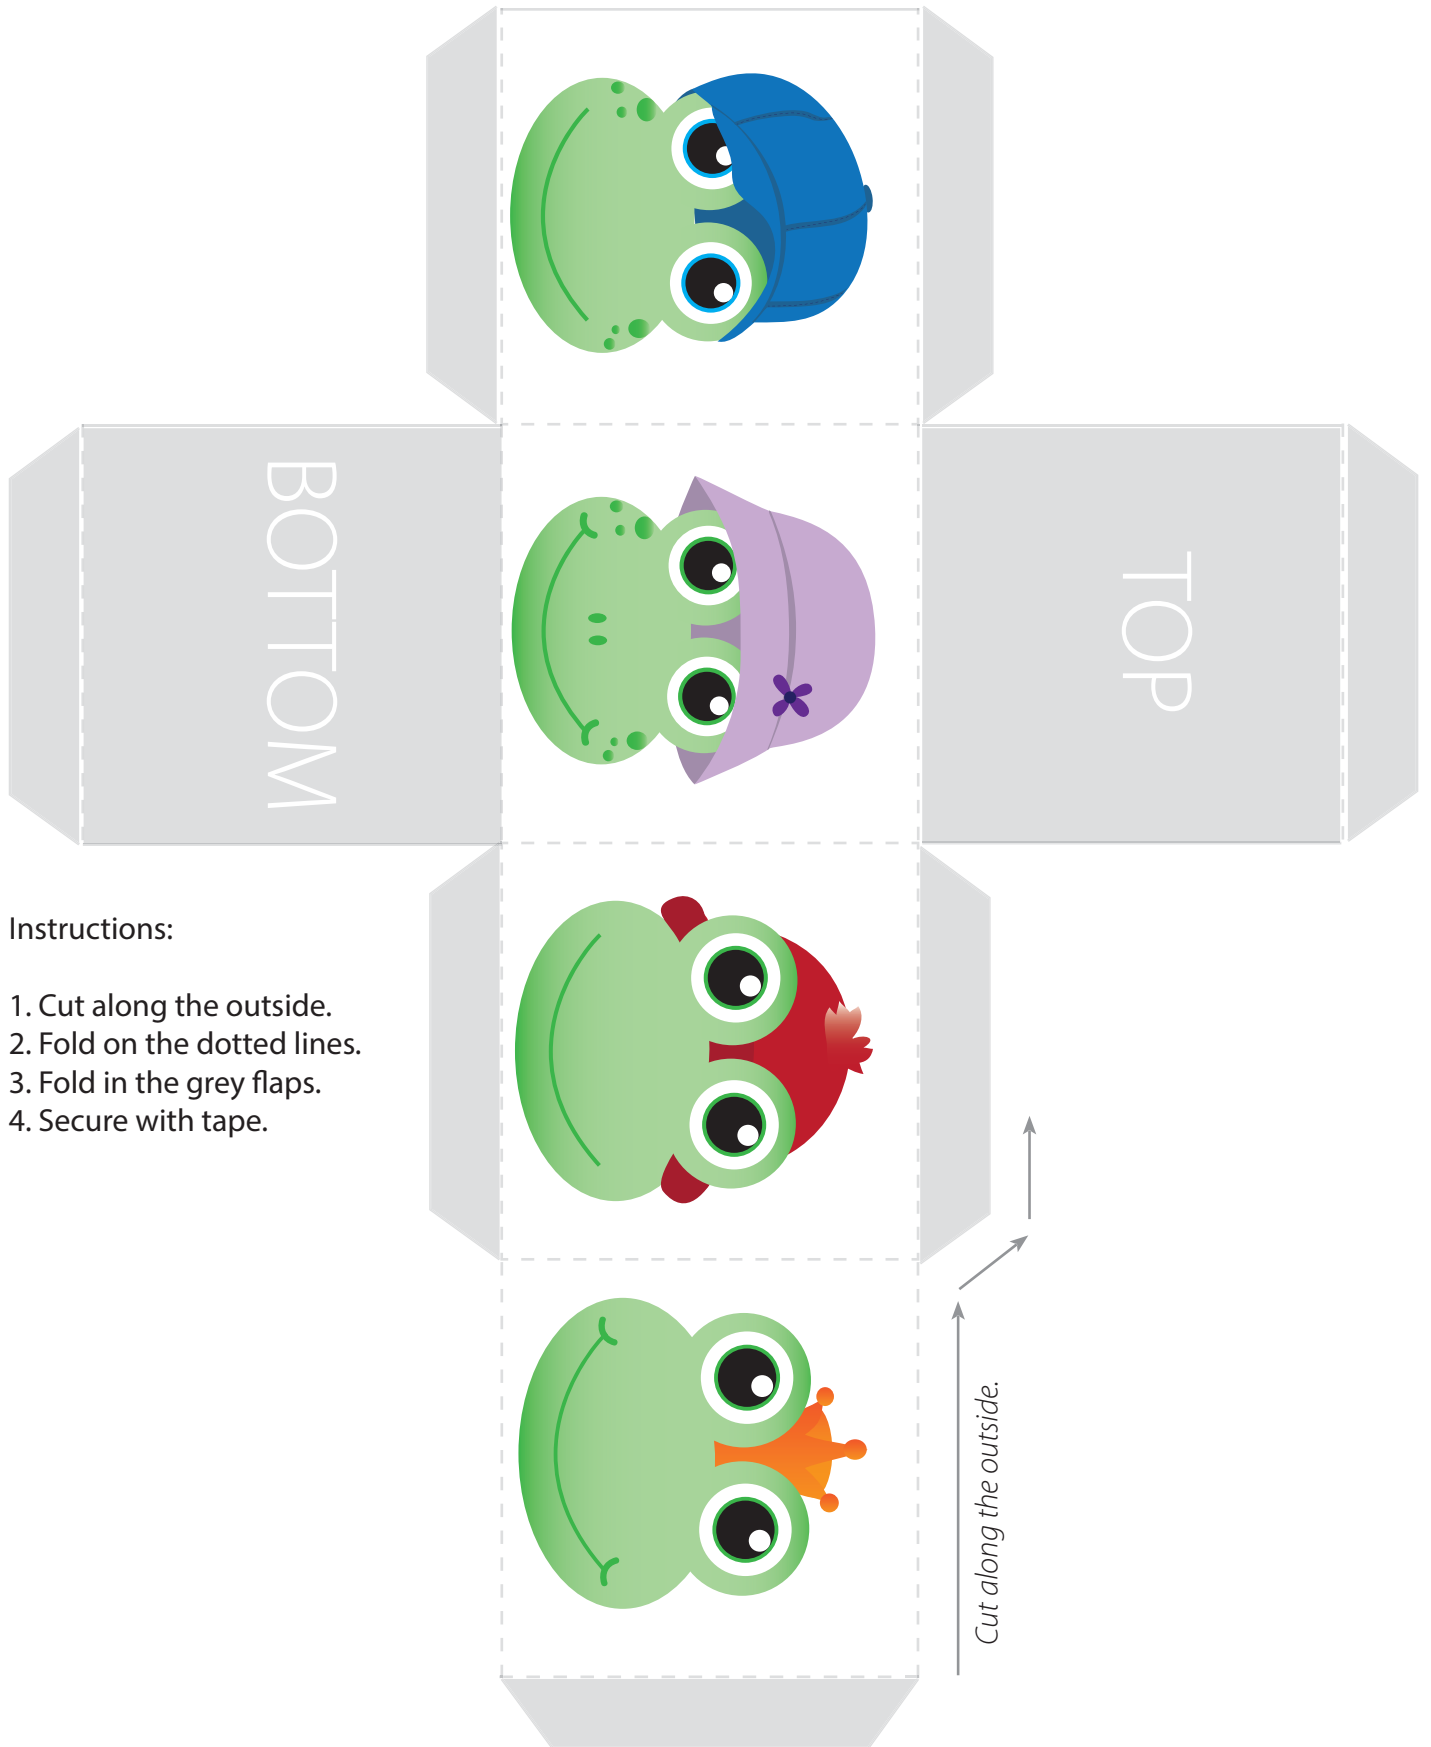

Mix n' Match Dice

Instructions:

1. Cut along the outside.
2. Fold on the dotted lines.
3. Fold in the grey flaps.
4. Secure with tape.

Mix n' Match Dice

Mix n' Match Dice