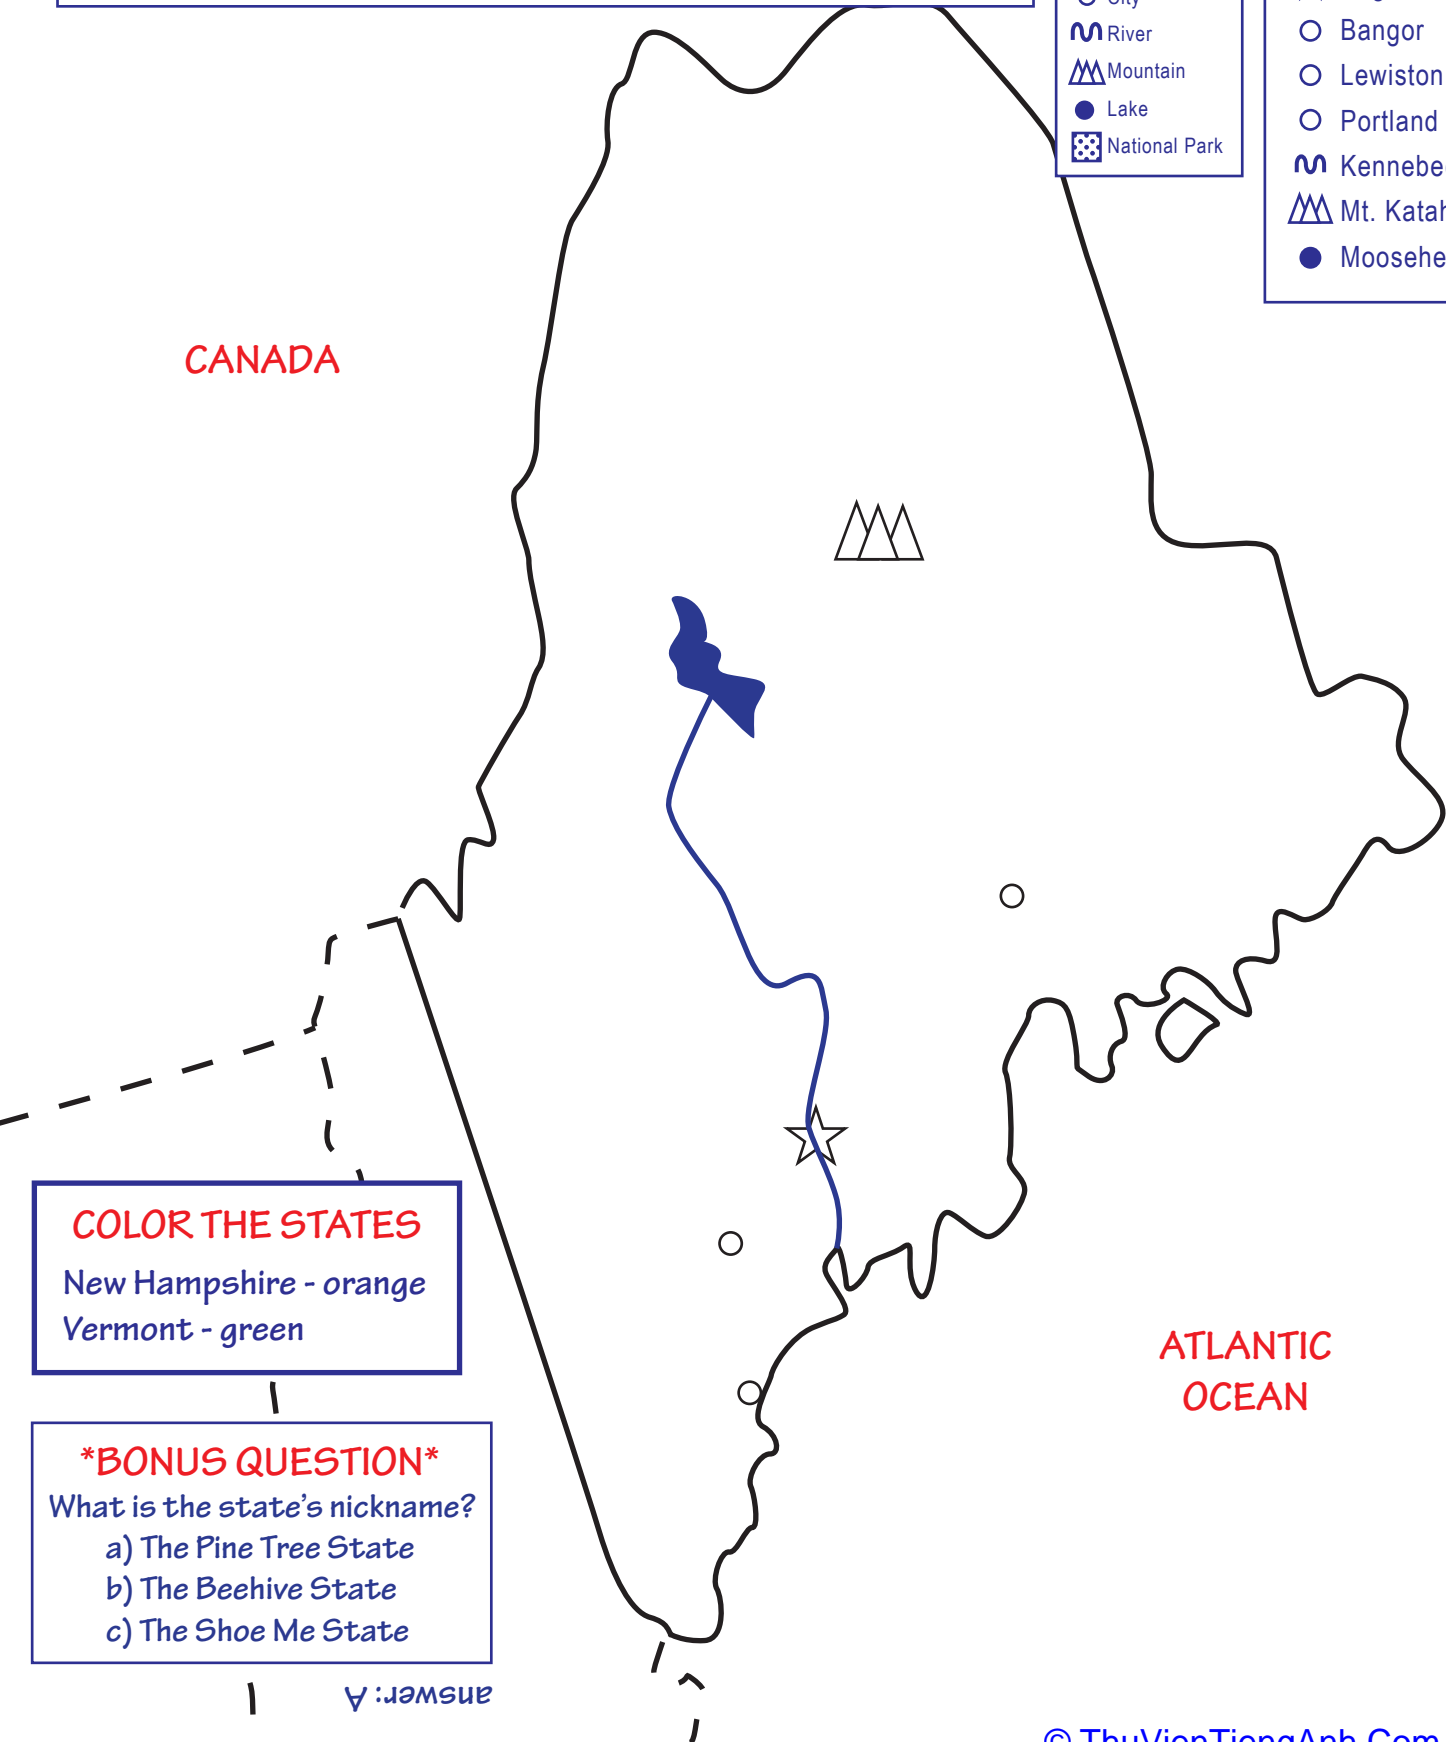

All About Maine: A State Activity Sheet

Learn all about the state of **Maine**! Label the map with the cities and landforms listed in the word bank. Then color the neighboring states with the colors listed below.

KEY

- ☆ Capital
- City
- ~ River
- ▲ Mountain
- Lake
- ▣ National Park

WORD BANK

- ☆ Augusta
- Bangor
- Lewiston
- Portland
- ~ Kennebec River
- ▲ Mt. Katahdin
- Moosehead Lake

CANADA

ATLANTIC OCEAN

COLOR THE STATES
New Hampshire - orange
Vermont - green

BONUS QUESTION
What is the state's nickname?
a) The Pine Tree State
b) The Beehive State
c) The Shoe Me State

Answer: A