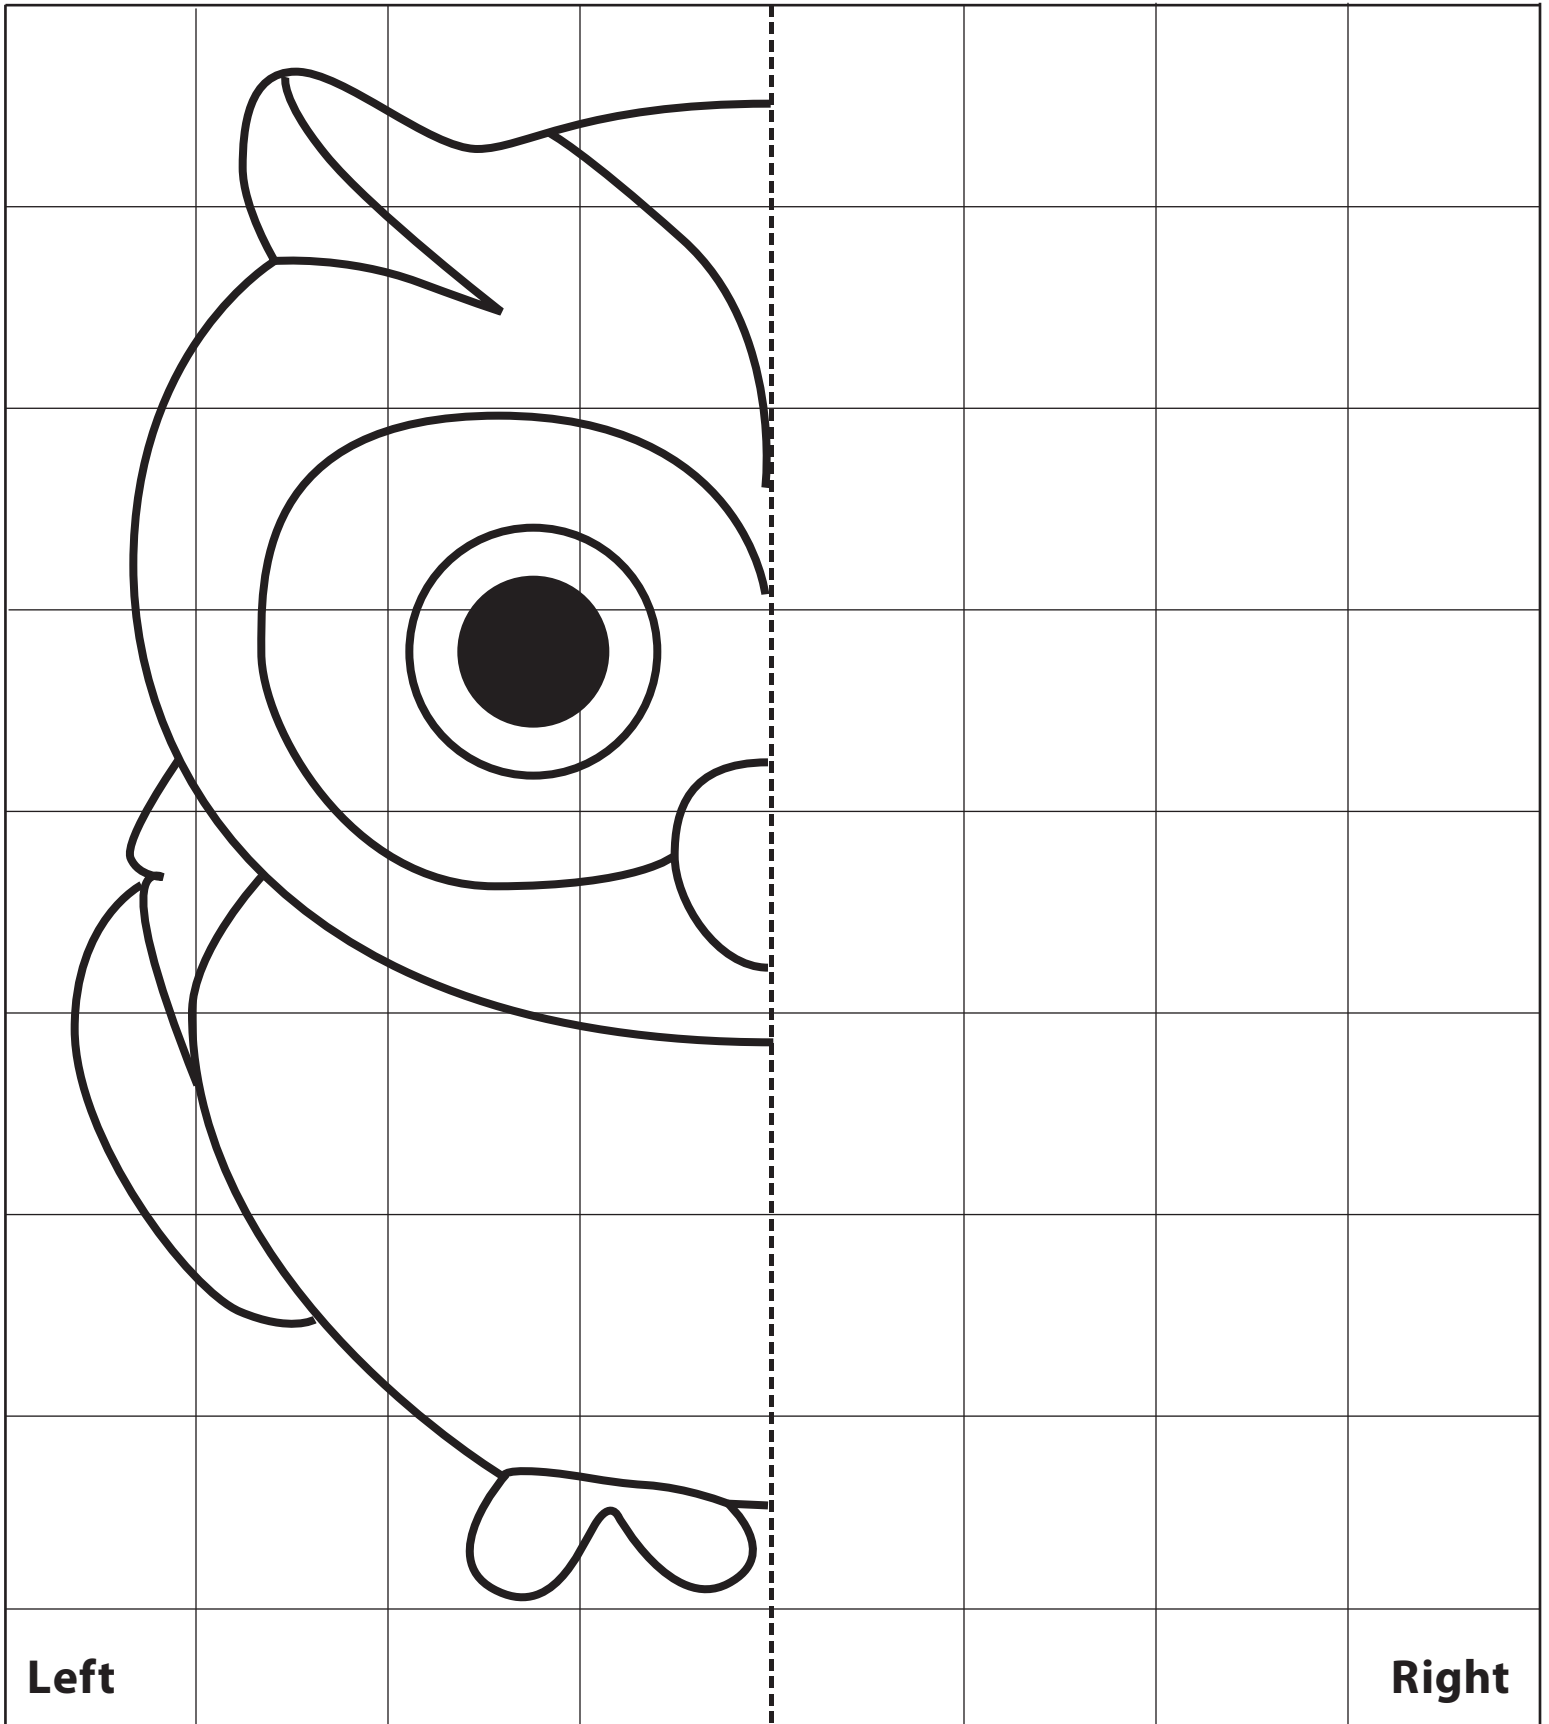

Name \_\_\_\_\_

Date \_\_\_\_\_

**Practice in Symmetry:** Use the grid below to draw a *mirror image* of the owl's left side on the blank side of the axis.

Left

Right

Axis