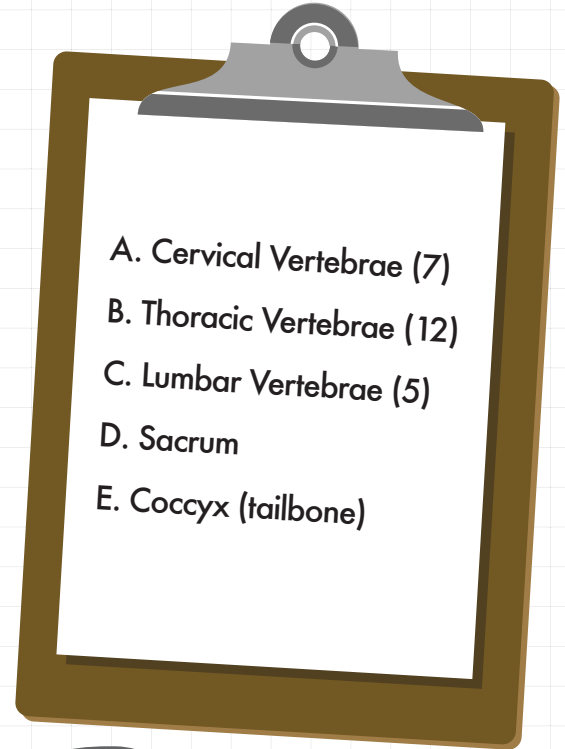

Write the correct label for each bone in the given box. Refer to the clipboard for the bones' names.

A cervical vertebrae

B

C

vertebrae top view

D

E

FACT: Over the course of a day, the spine shrinks about ½ inch due to daily activities like walking and sitting down. It regains its height during sleep.