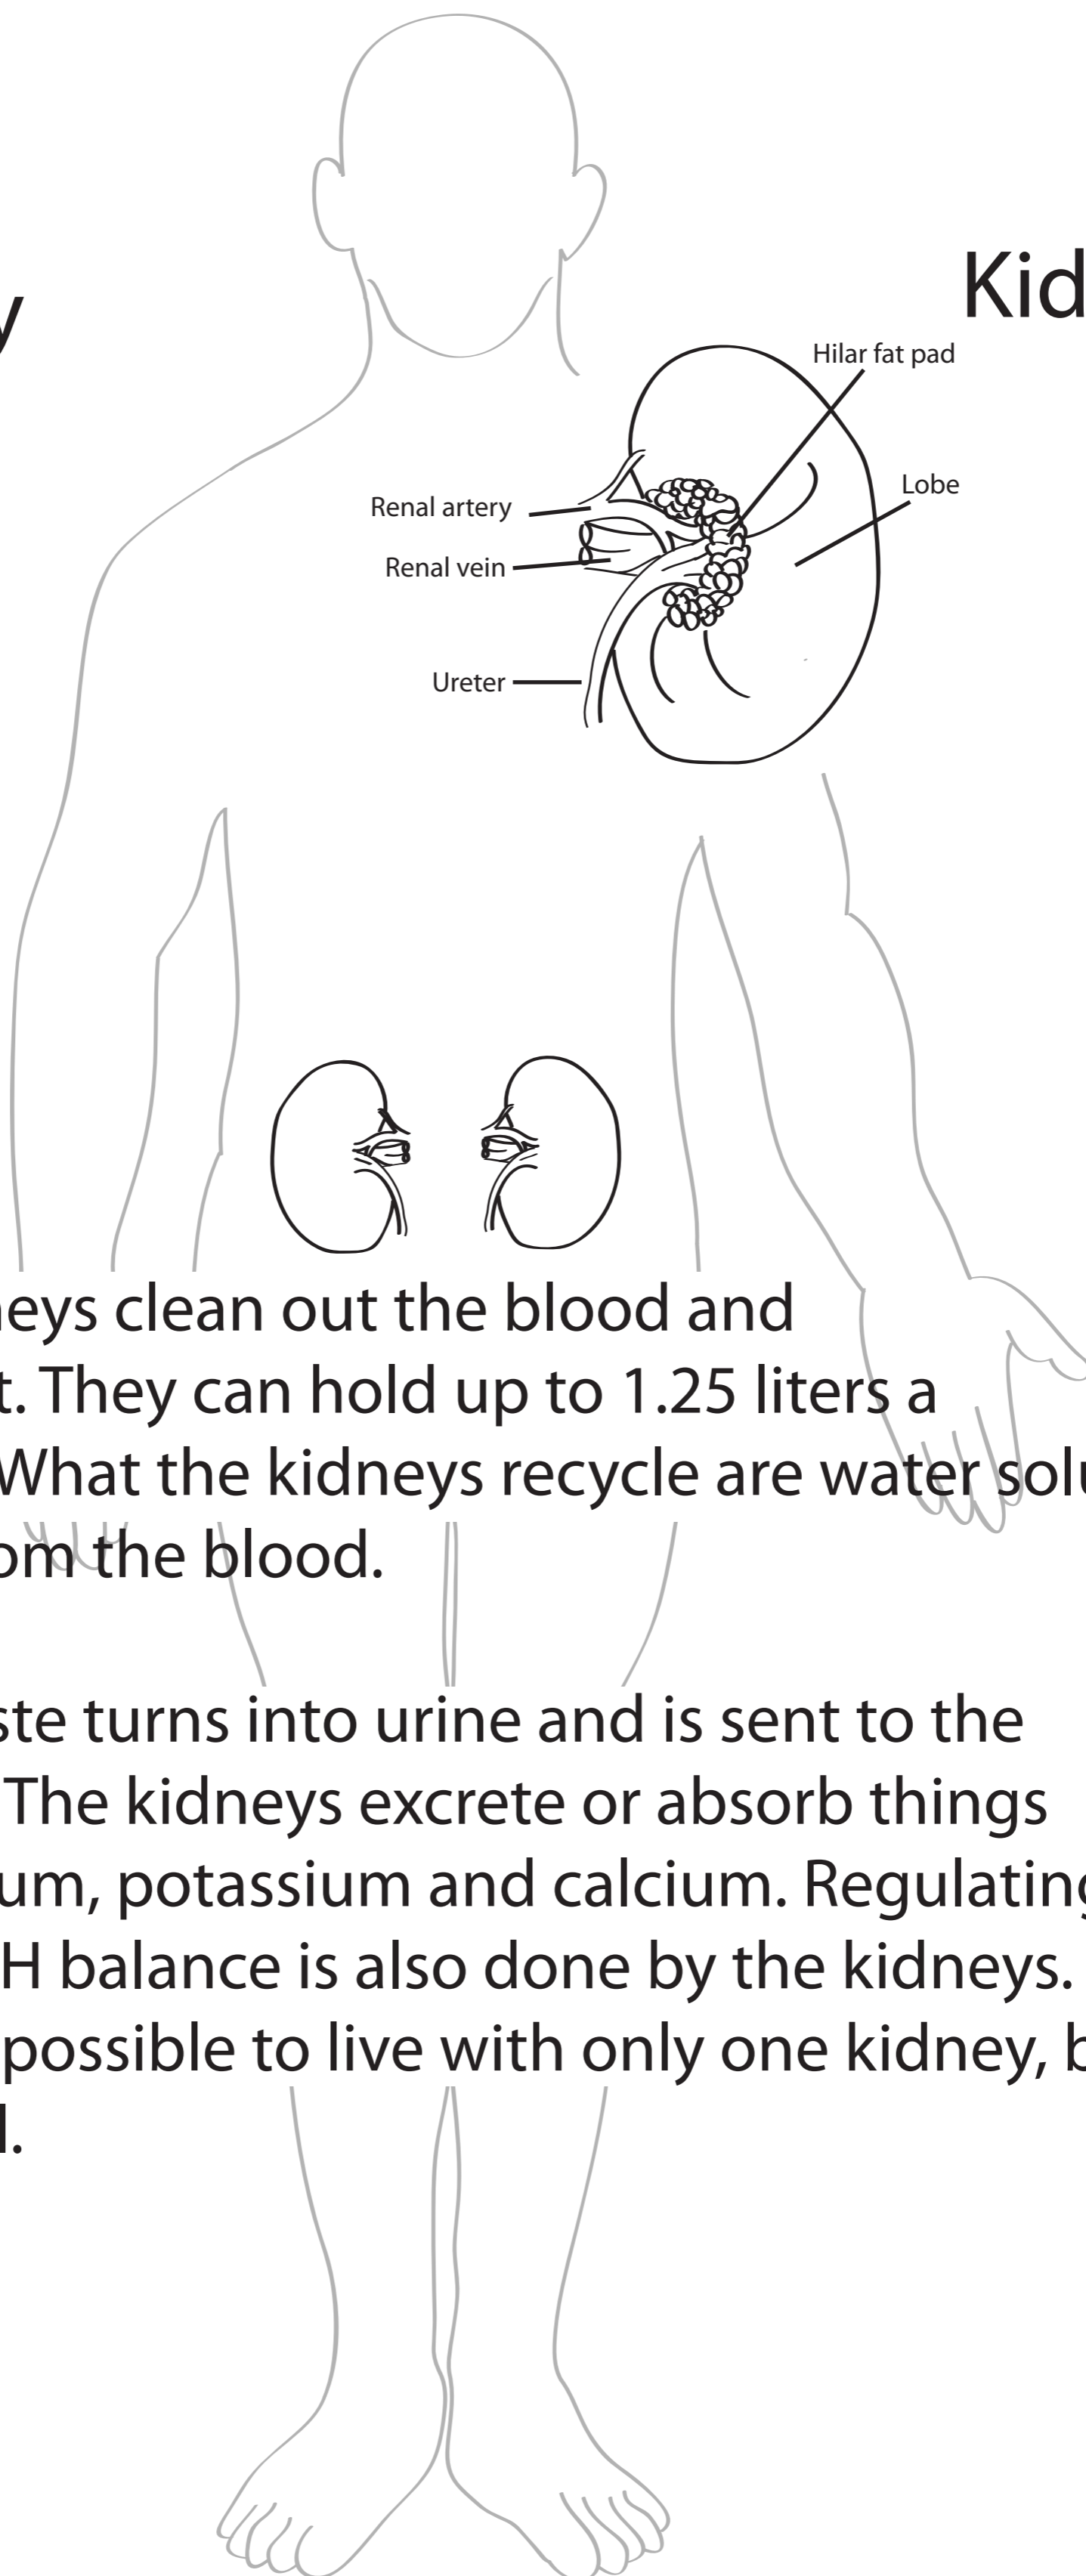

The Urinary System

Kidney

The kidneys clean out the blood and recycle it. They can hold up to 1.25 liters a minute. What the kidneys recycle are water soluble waste from the blood.

That waste turns into urine and is sent to the bladder. The kidneys excrete or absorb things like sodium, potassium and calcium. Regulating the body's pH balance is also done by the kidneys. It is also possible to live with only one kidney, but not ideal.