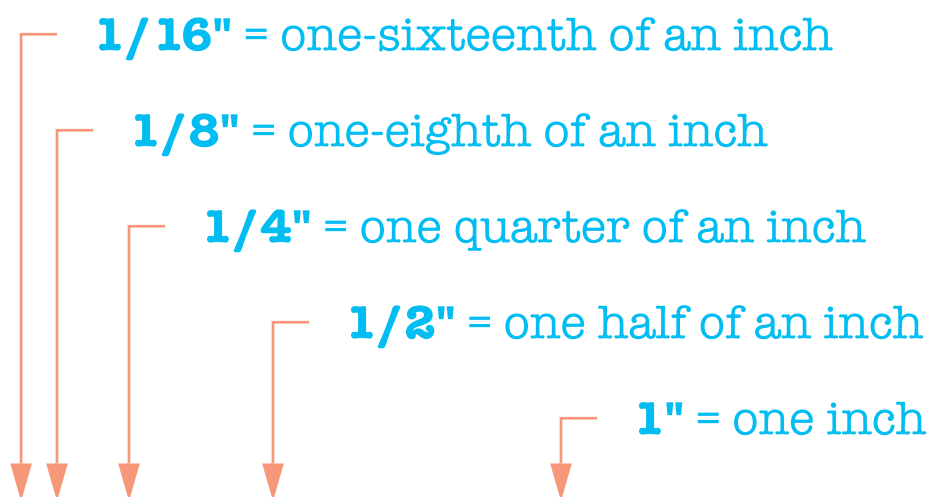

Ruler Review

The ruler below measures in inches. A symbol for an **inch** is **"**.

Most rulers are 12 inches long. Some are shorter.
How long is your ruler?