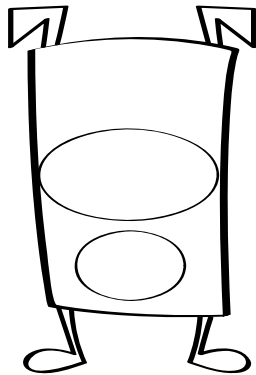

How to Draw Floyd

First draw a rectangle for Floyd's body.

Now add zigzag ears.

Add 2 ovals for his belly and his muzzle.

Add stick legs at the corners.

Add stick arms, with round fists on his hips.

Give him a crescent-shaped tail.

His eyes are circles with black dots in the middle.

Don't forget his eyebrows!

Last, Floyd needs an oval nose and mouth, with whisker dots.