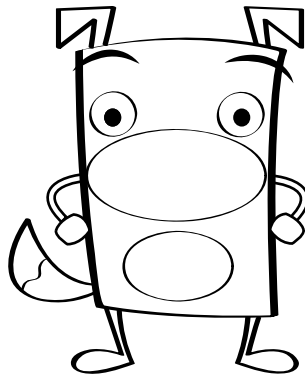

How to Draw Floyd

First draw a rectangle for Floyd's body.

Now add zigzag ears.

Add 2 ovals for his belly and his muzzle.

Add stick legs at the corners.

Add stick arms, with round fists on his hips.

Give him a crescent-shaped tail.

His eyes are circles with black dots in the middle.

Don't forget his eyebrows!

Last, Floyd needs an oval nose and mouth, with whisker dots.