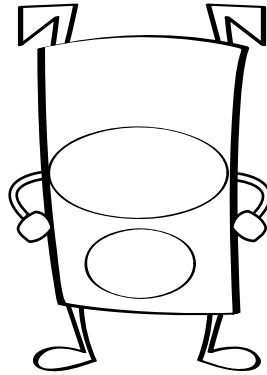

How to Draw Floyd

First draw a rectangle for Floyd's body.

Now add zigzag ears.

Add 2 ovals for his belly and his muzzle.

Add stick legs at the corners.

Add stick arms, with round fists on his hips.

Give him a crescent-shaped tail.

His eyes are circles with black dots in the middle.

Don't forget his eyebrows!

Last, Floyd needs an oval nose and mouth, with whisker dots.