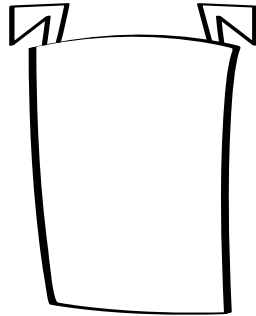

How to Draw Floyd

First draw a rectangle for Floyd's body.

Now add zigzag ears.

Add 2 ovals for his belly and his muzzle.

Add stick legs at the corners.

Add stick arms, with round fists on his hips.

Give him a crescent-shaped tail.

His eyes are circles with black dots in the middle.

Don't forget his eyebrows!

Last, Floyd needs an oval nose and mouth, with whisker dots.