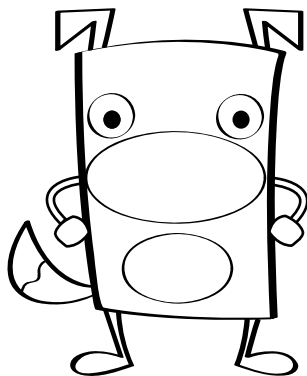

How to Draw Floyd

First draw a rectangle for Floyd's body.

Now add zigzag ears.

Add 2 ovals for his belly and his muzzle.

Add stick legs at the corners.

Add stick arms, with round fists on his hips.

Give him a crescent-shaped tail.

His eyes are circles with black dots in the middle.

Don't forget his eyebrows!

Last, Floyd needs an oval nose and mouth, with whisker dots.