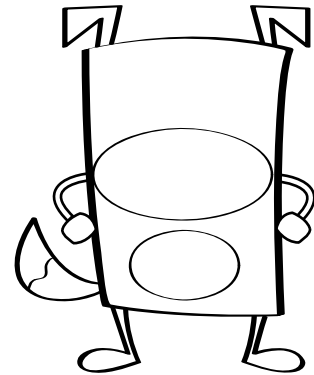

How to Draw Floyd

First draw a rectangle for Floyd's body.

Now add zigzag ears.

Add 2 ovals for his belly and his muzzle.

Add stick legs at the corners.

Add stick arms, with round fists on his hips.

Give him a crescent-shaped tail.

His eyes are circles with black dots in the middle.

Don't forget his eyebrows!

Last, Floyd needs an oval nose and mouth, with whisker dots.