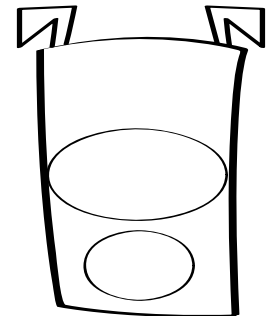

How to Draw Floyd

First draw a rectangle for Floyd's body.

Now add zigzag ears.

Add 2 ovals for his belly and his muzzle.

Add stick legs at the corners.

Add stick arms, with round fists on his hips.

Give him a crescent-shaped tail.

His eyes are circles with black dots in the middle.

Don't forget his eyebrows!

Last, Floyd needs an oval nose and mouth, with whisker dots.