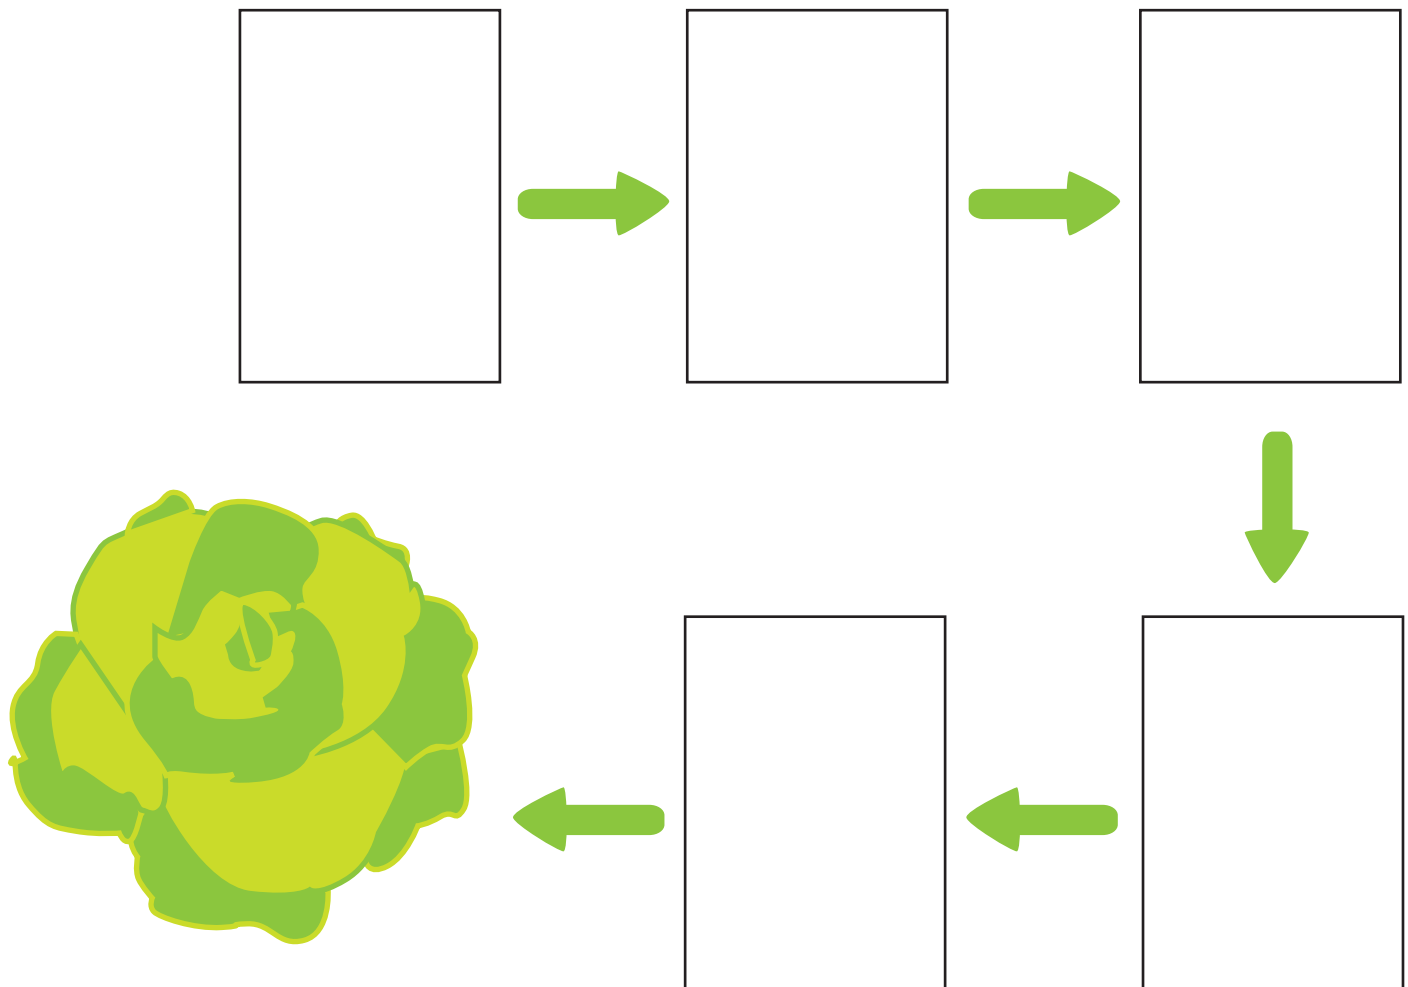

# How Does Lettuce Grow?

Lettuce grows when the average daily temperature is between 60° and 70°F.  
It should be planted in early spring or late summer.

CUT OUT THE PIECES AND PASTE THEM IN ORDER OF GROWTH