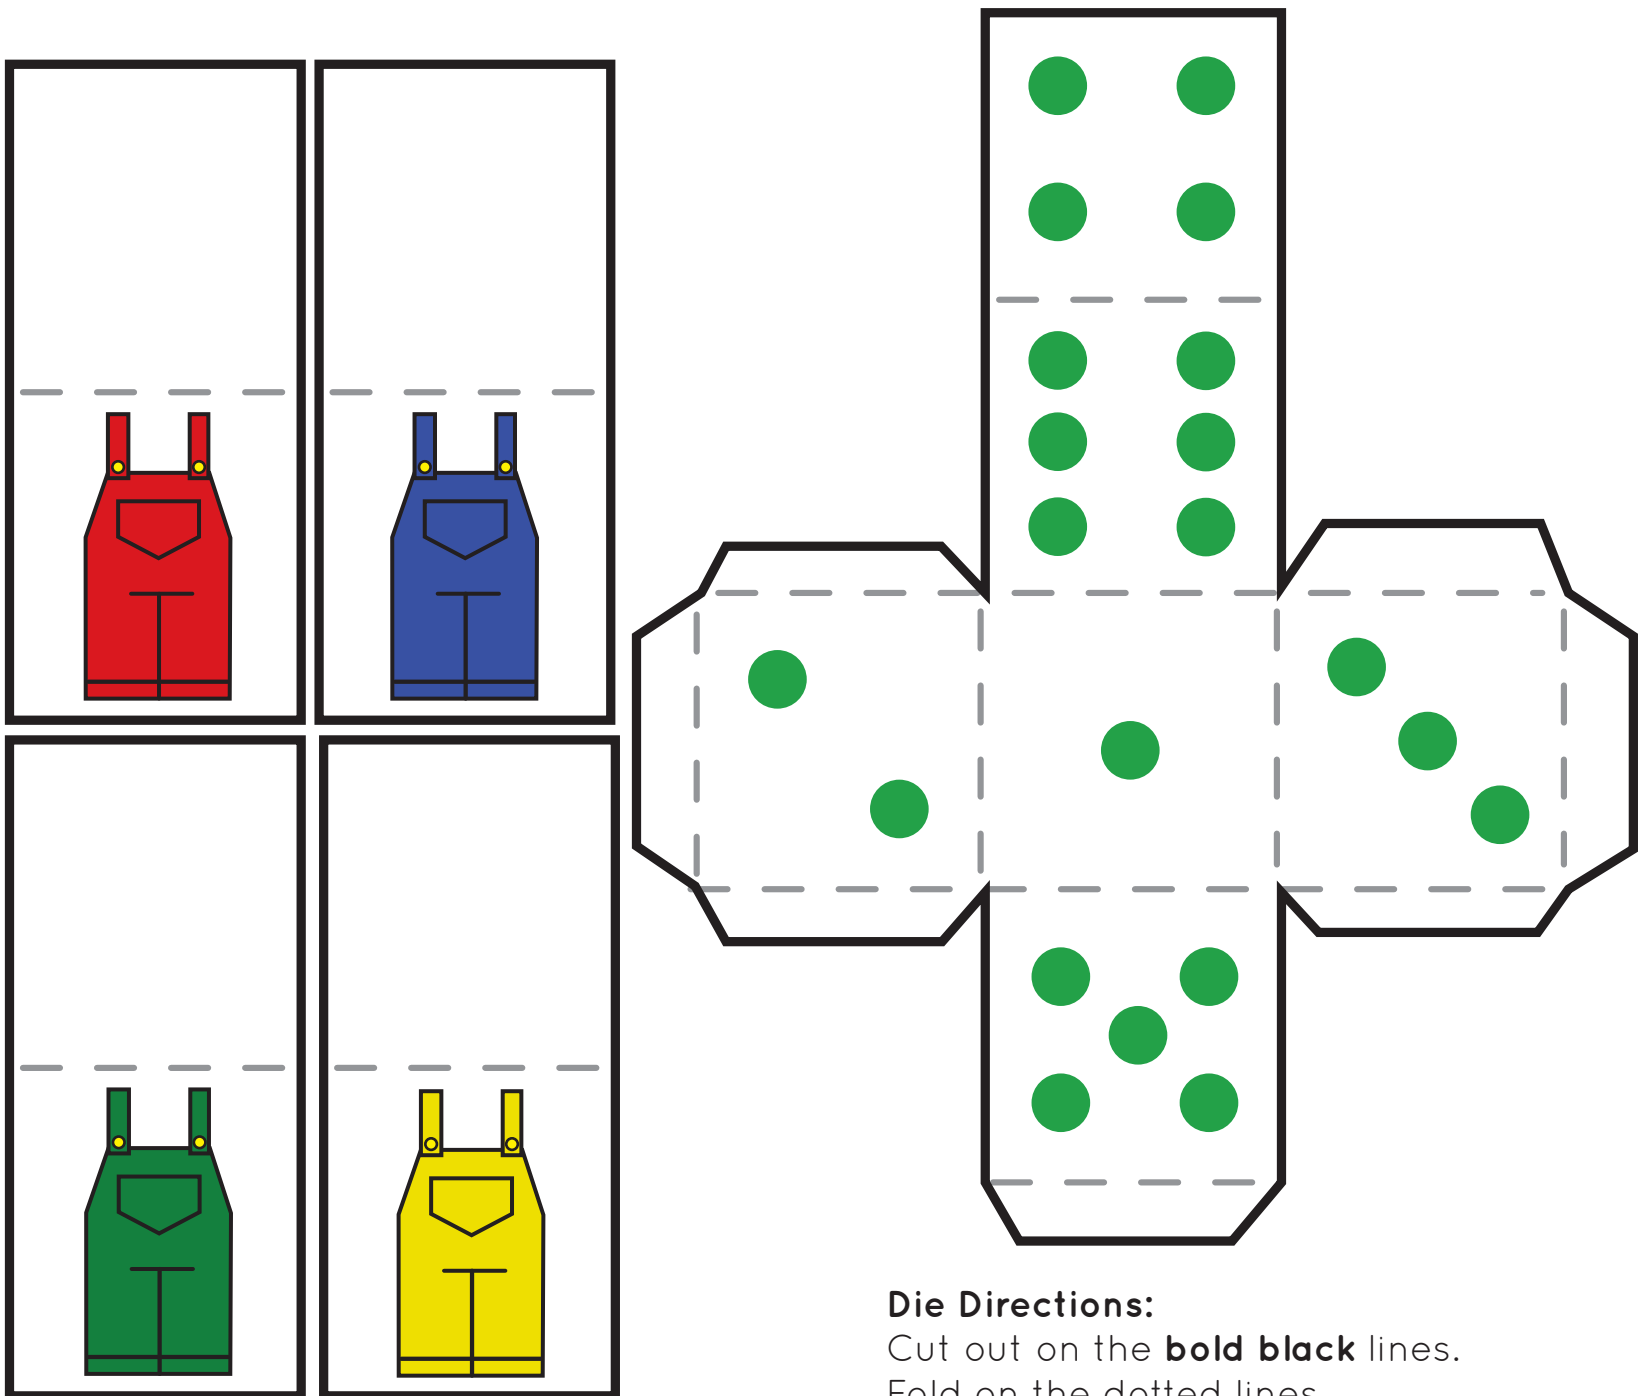

Animal Round-Up

Help the animals get back to the farm!

start

Tape together board pieces here.

Animal Round-Up

Help the animals back to the farm!

You Will Need:

- Card Stock (or any thick paper)
- Scissors
- Tape or Glue

Directions:

Cut out the game pieces below.
Have an adult help assemble the die.
Fold the player pieces on the dotted lines.
Tape or glue the game boards together.

How to Play:

The youngest child goes first. Roll the die. Move as many spaces as the number on the die. Name the animal you landed on. First one to reach the barn wins!

Die Directions:

Cut out on the **bold black** lines.
Fold on the dotted lines.
Glue or tape the tabs.