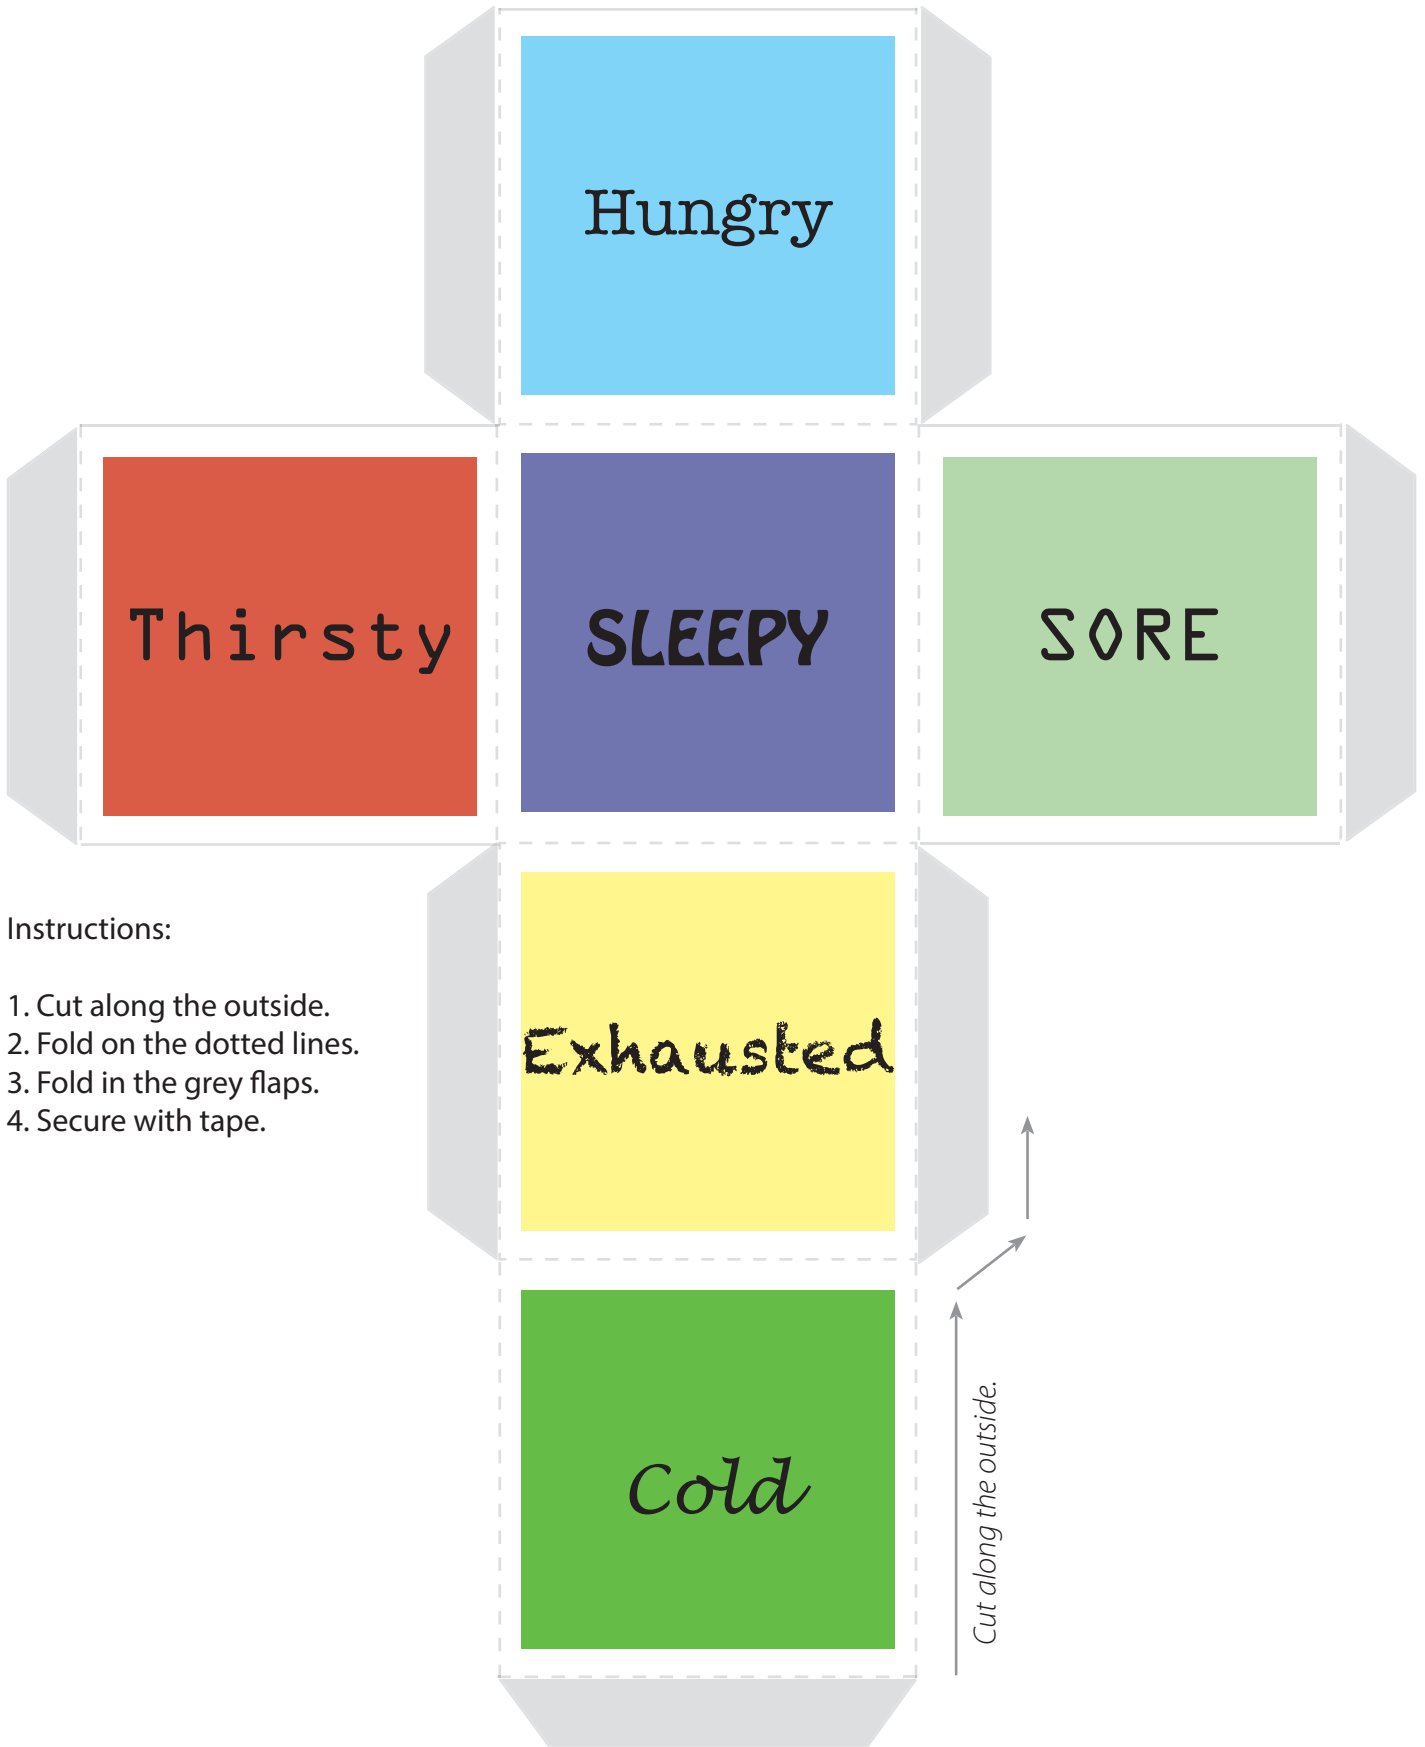

Emotion Dice

Instructions:

1. Cut along the outside.
2. Fold on the dotted lines.
3. Fold in the grey flaps.
4. Secure with tape.

Emotion Dice

Instructions:

1. Cut along the outside.
2. Fold on the dotted lines.
3. Fold in the grey flaps.
4. Secure with tape.

Emotion Dice

Instructions:

1. Cut along the outside.
2. Fold on the dotted lines.
3. Fold in the grey flaps.
4. Secure with tape.

Descriptive Words Dice

Instructions:

1. Cut along the outside.
2. Fold on the dotted lines.
3. Fold in the grey flaps.
4. Secure with tape.