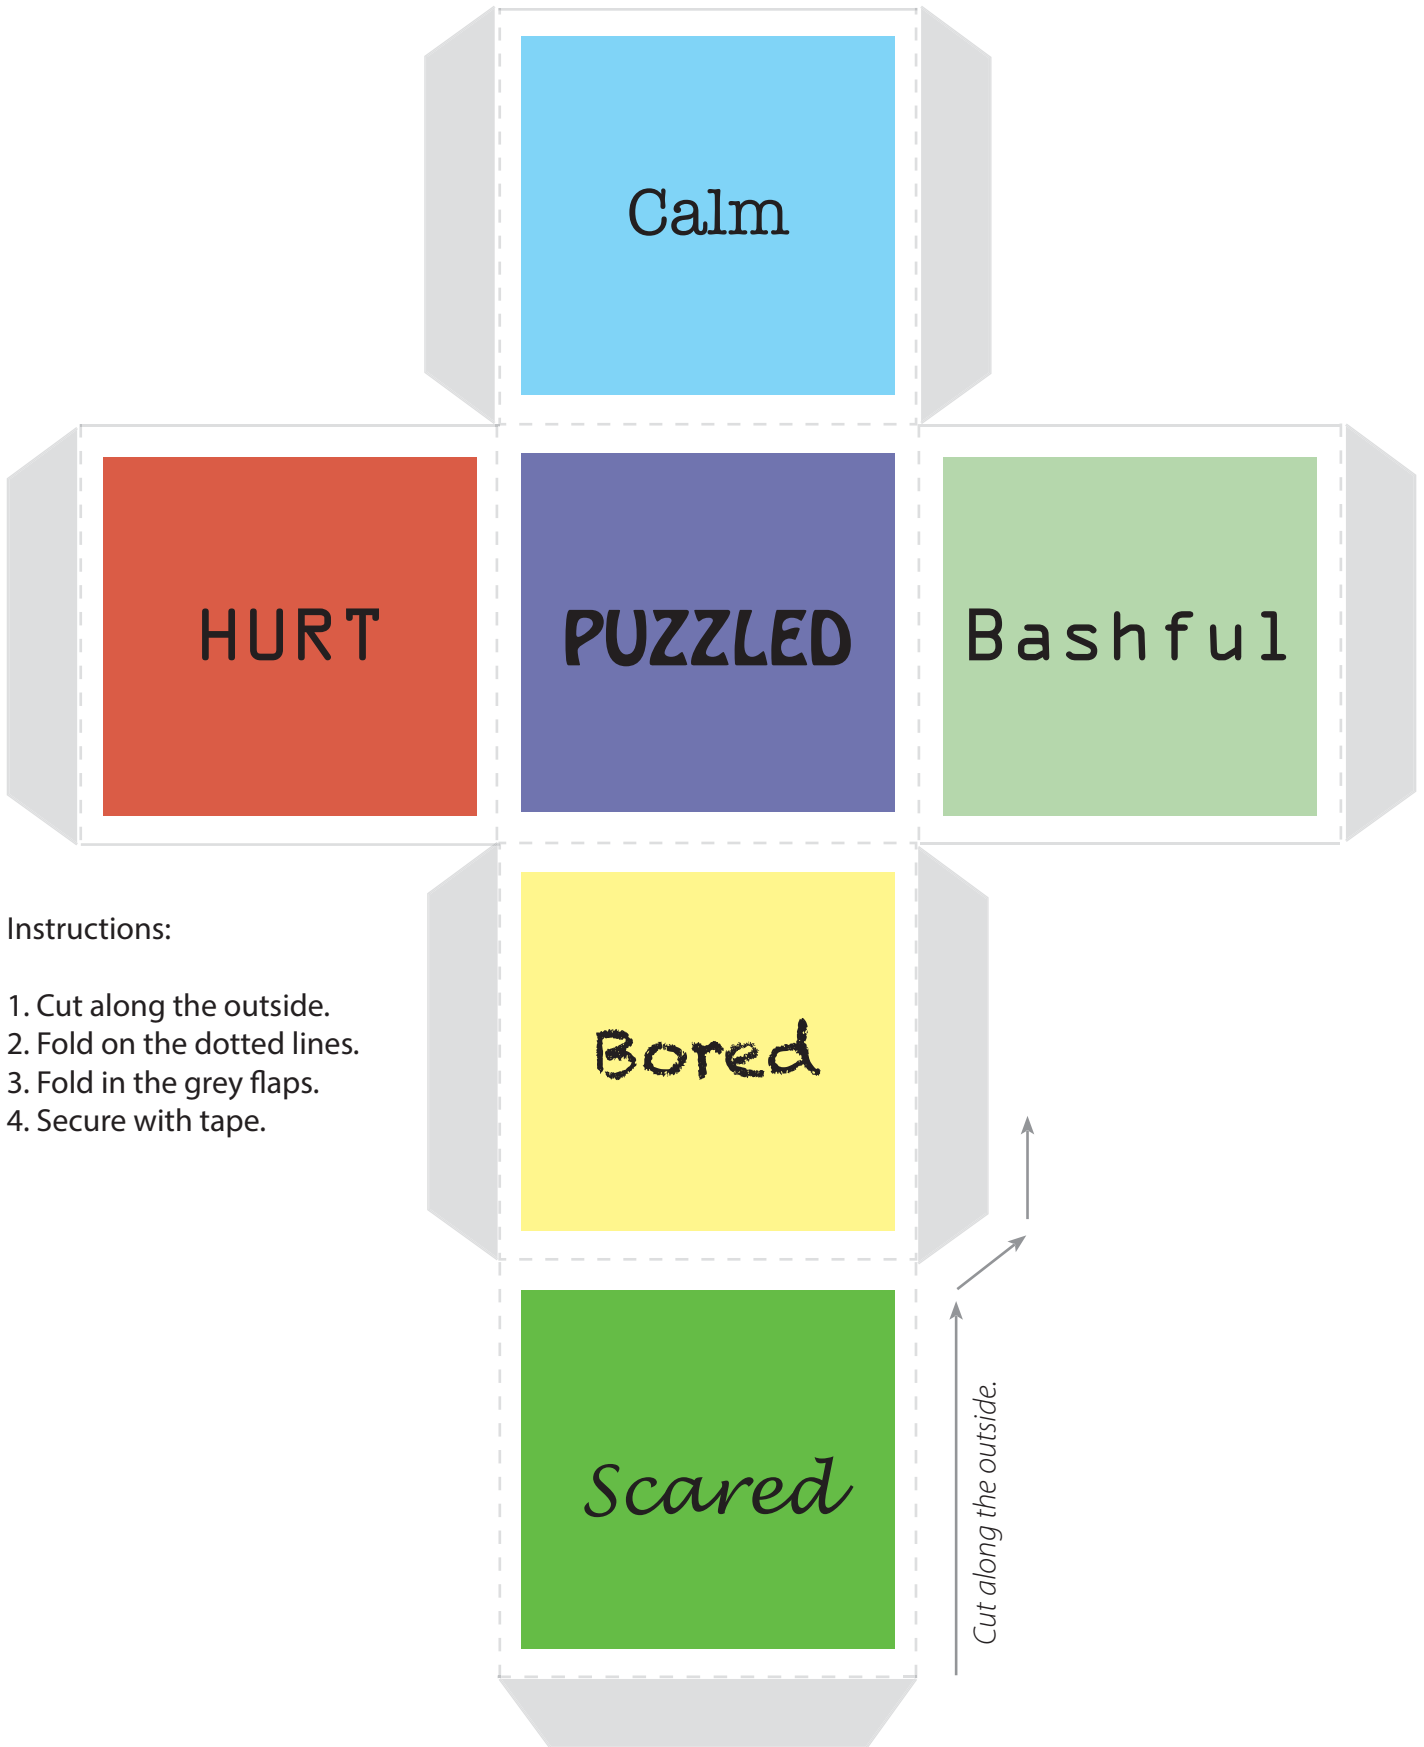

Emotion Dice

Instructions:

1. Cut along the outside.
2. Fold on the dotted lines.
3. Fold in the grey flaps.
4. Secure with tape.

Emotion Dice

Instructions:

1. Cut along the outside.
2. Fold on the dotted lines.
3. Fold in the grey flaps.
4. Secure with tape.

Emotion Dice

Instructions:

1. Cut along the outside.
2. Fold on the dotted lines.
3. Fold in the grey flaps.
4. Secure with tape.

Descriptive Words Dice

Instructions:

1. Cut along the outside.
2. Fold on the dotted lines.
3. Fold in the grey flaps.
4. Secure with tape.