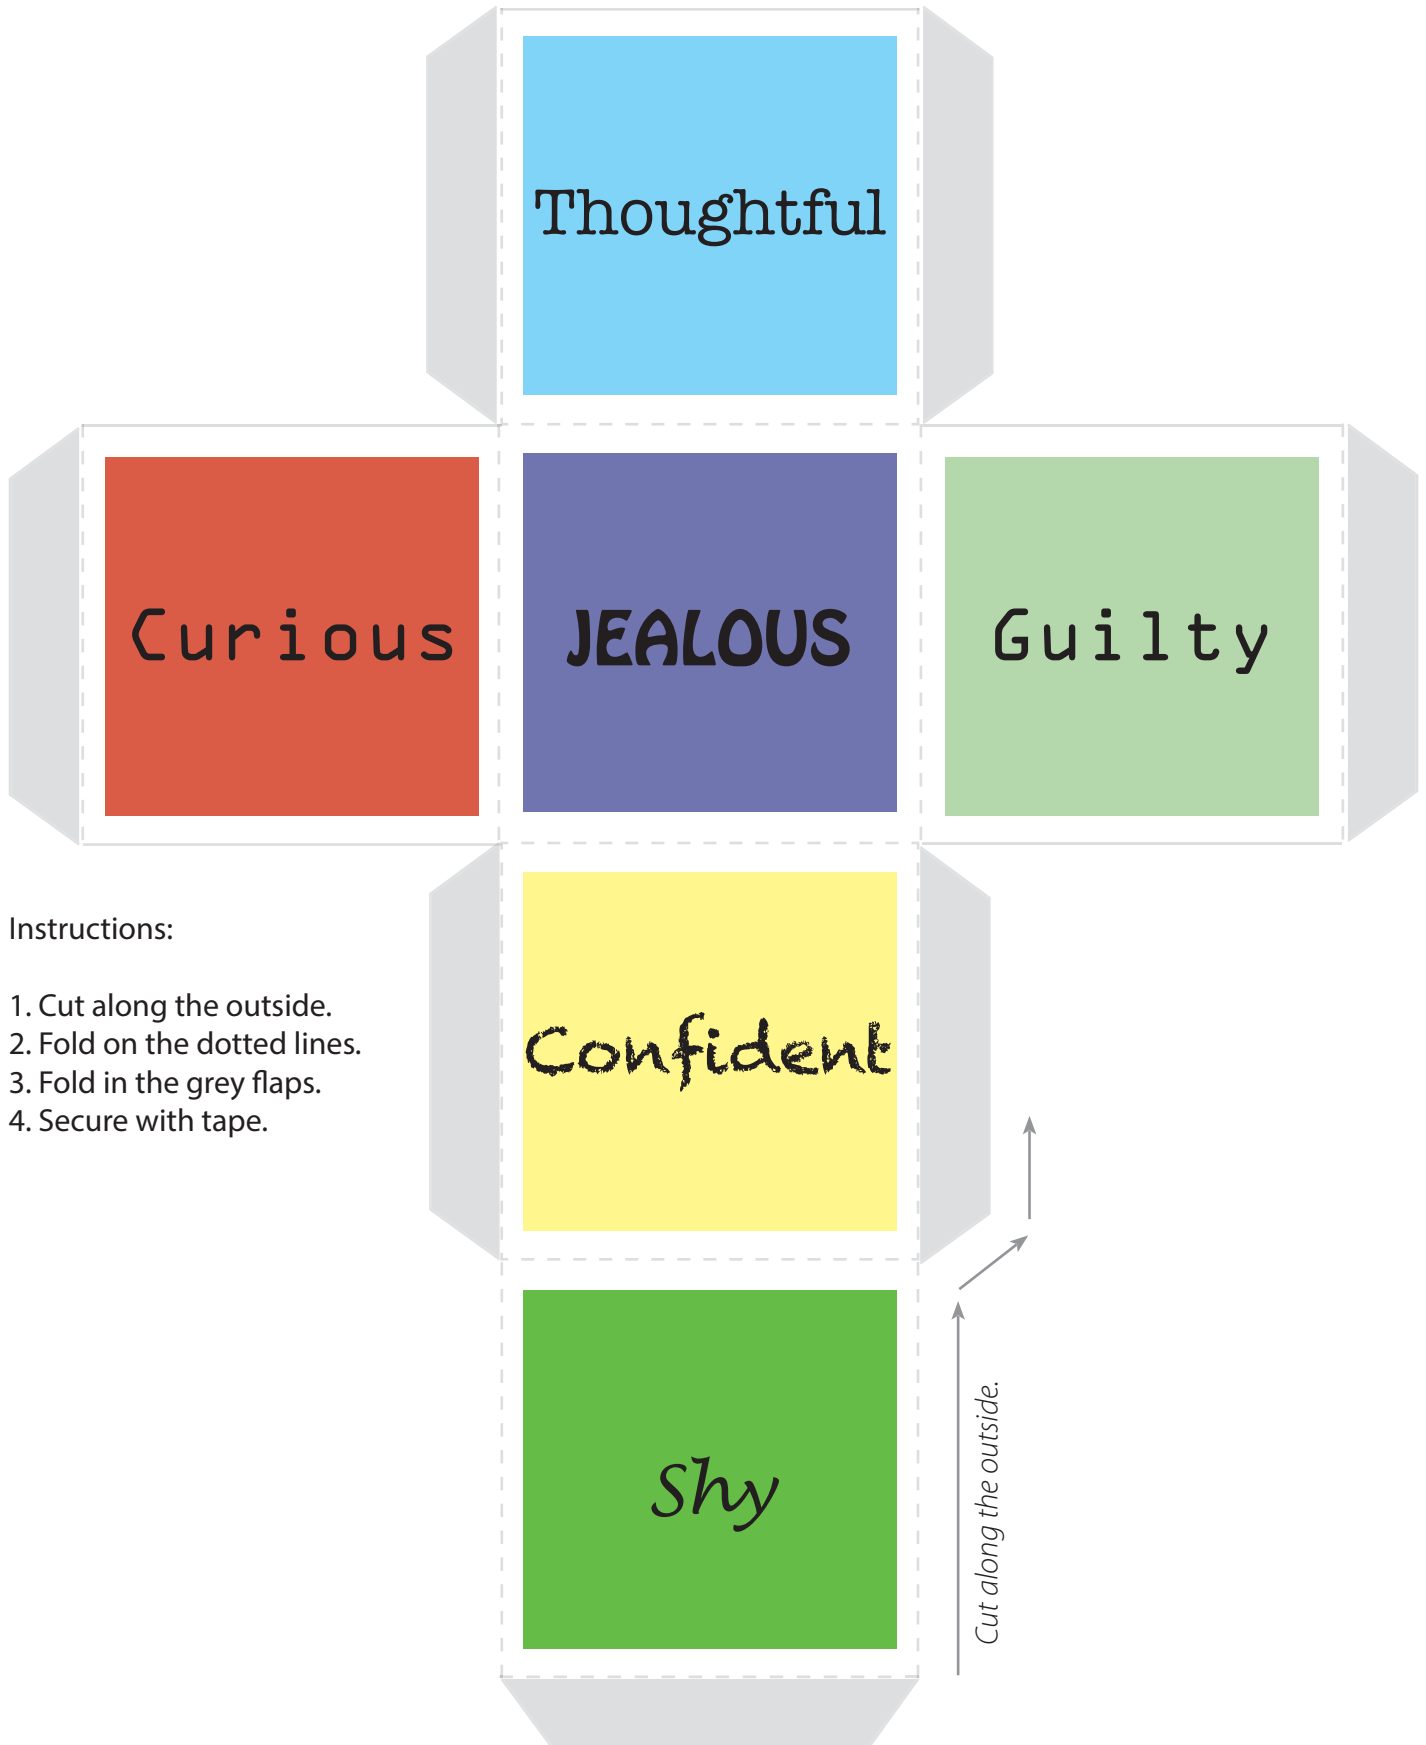

Emotion Dice

Instructions:

1. Cut along the outside.
2. Fold on the dotted lines.
3. Fold in the grey flaps.
4. Secure with tape.

Emotion Dice

Instructions:

1. Cut along the outside.
2. Fold on the dotted lines.
3. Fold in the grey flaps.
4. Secure with tape.

Emotion Dice

Instructions:

1. Cut along the outside.
2. Fold on the dotted lines.
3. Fold in the grey flaps.
4. Secure with tape.

Descriptive Words Dice

Instructions:

1. Cut along the outside.
2. Fold on the dotted lines.
3. Fold in the grey flaps.
4. Secure with tape.