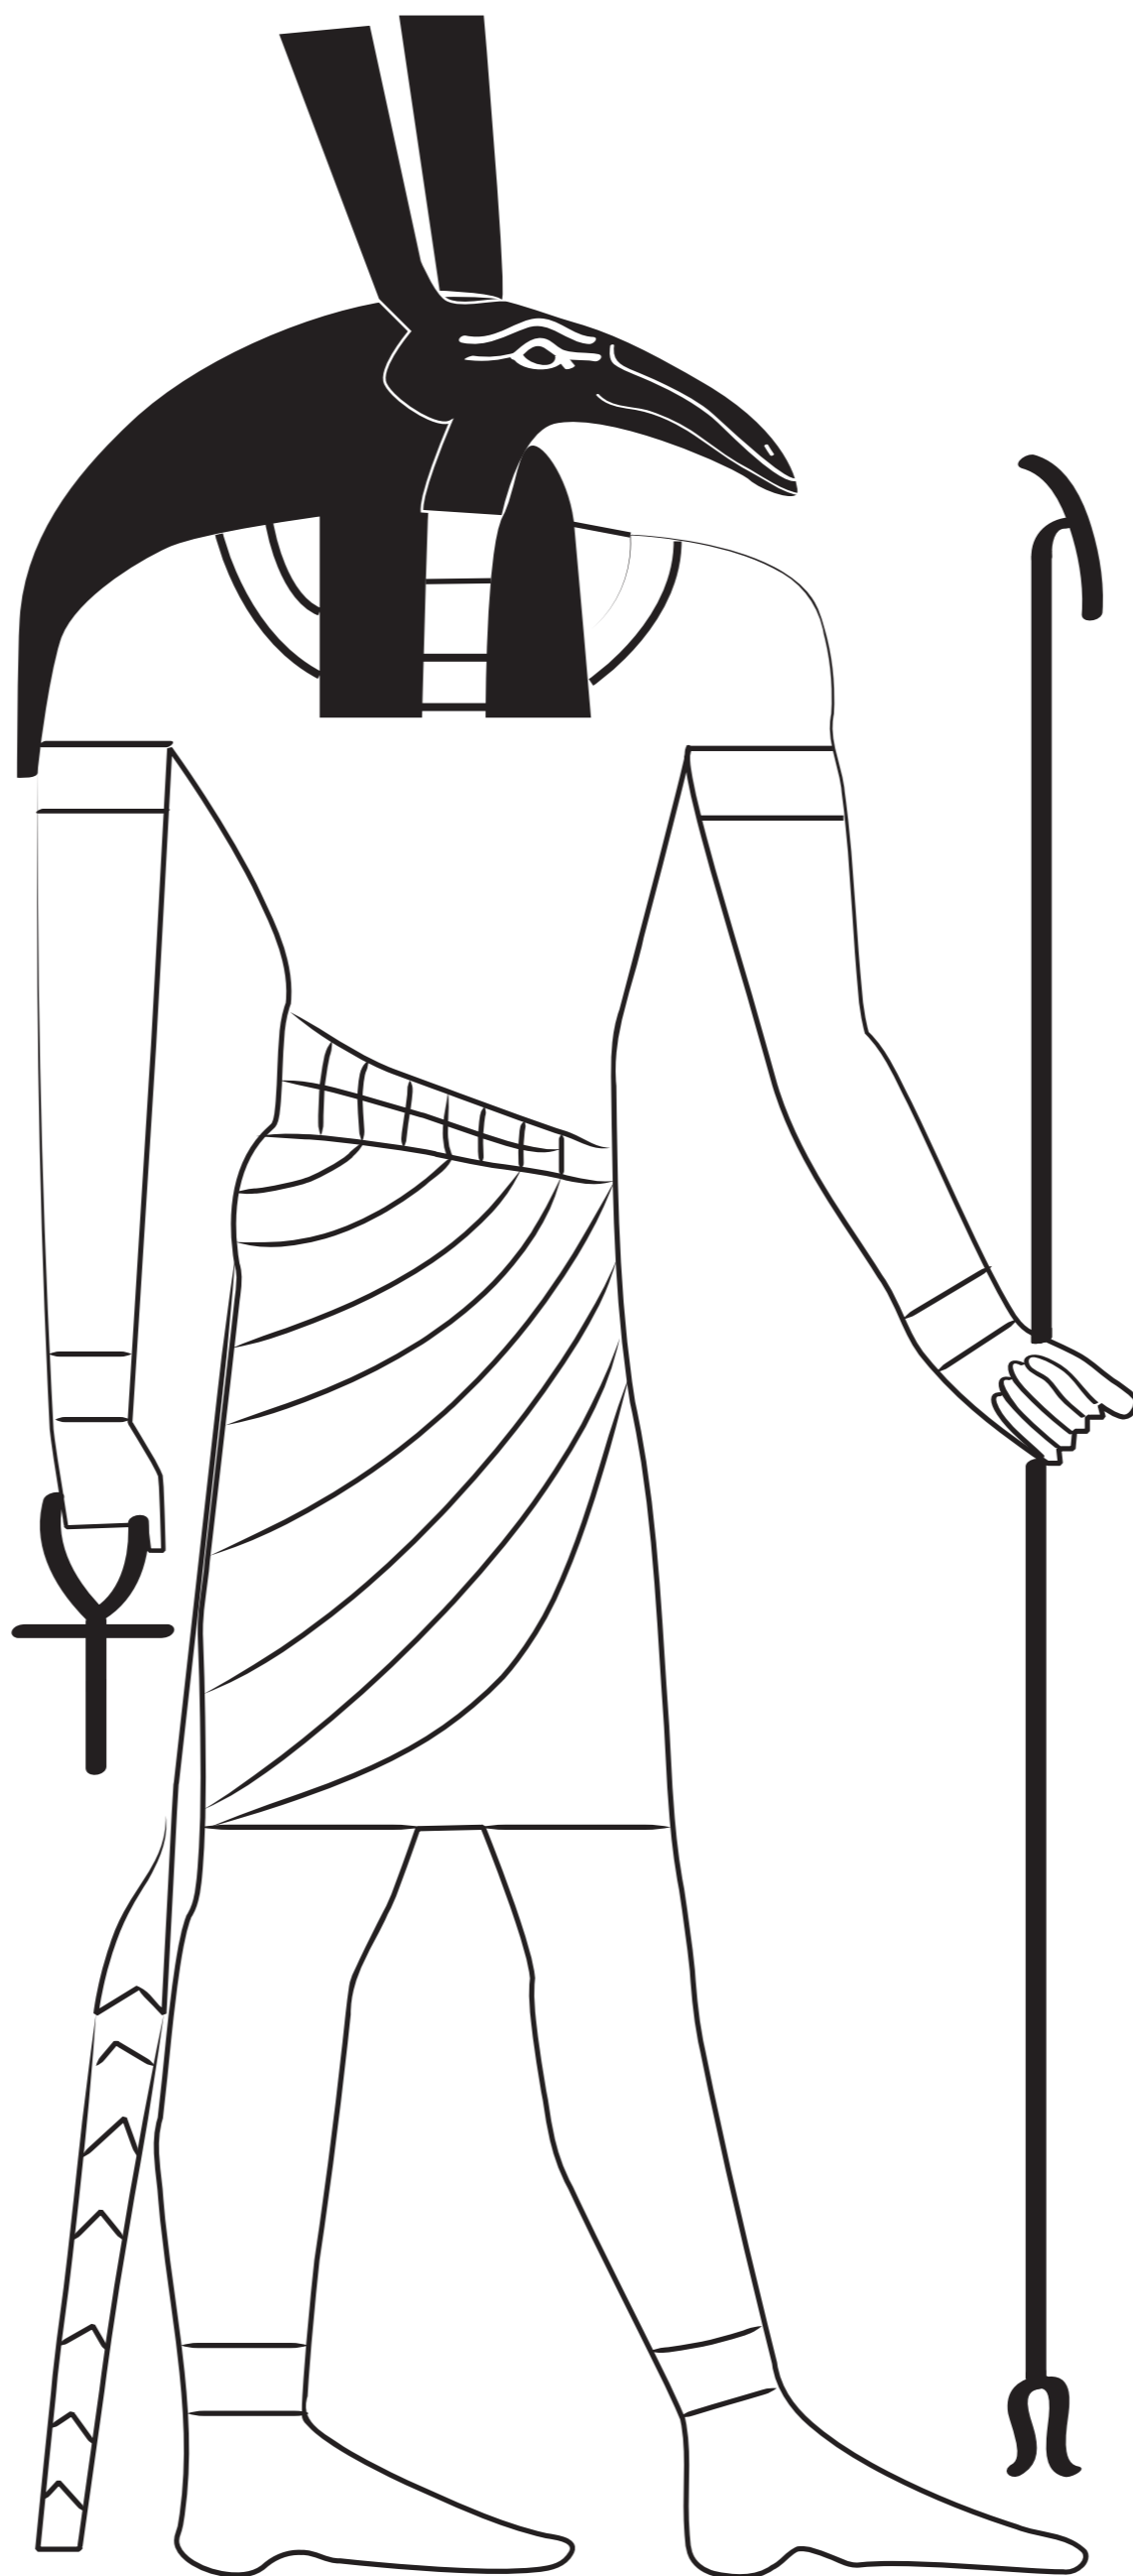

# The God Set (Seth)

In ancient history, Set was the storm god, associated with earthquakes, eclipses and the desert. His name “Set” is also associated with immoral acts, and confusion. Later on he was considered to be evil, in fact, the evil brother of Osiris.