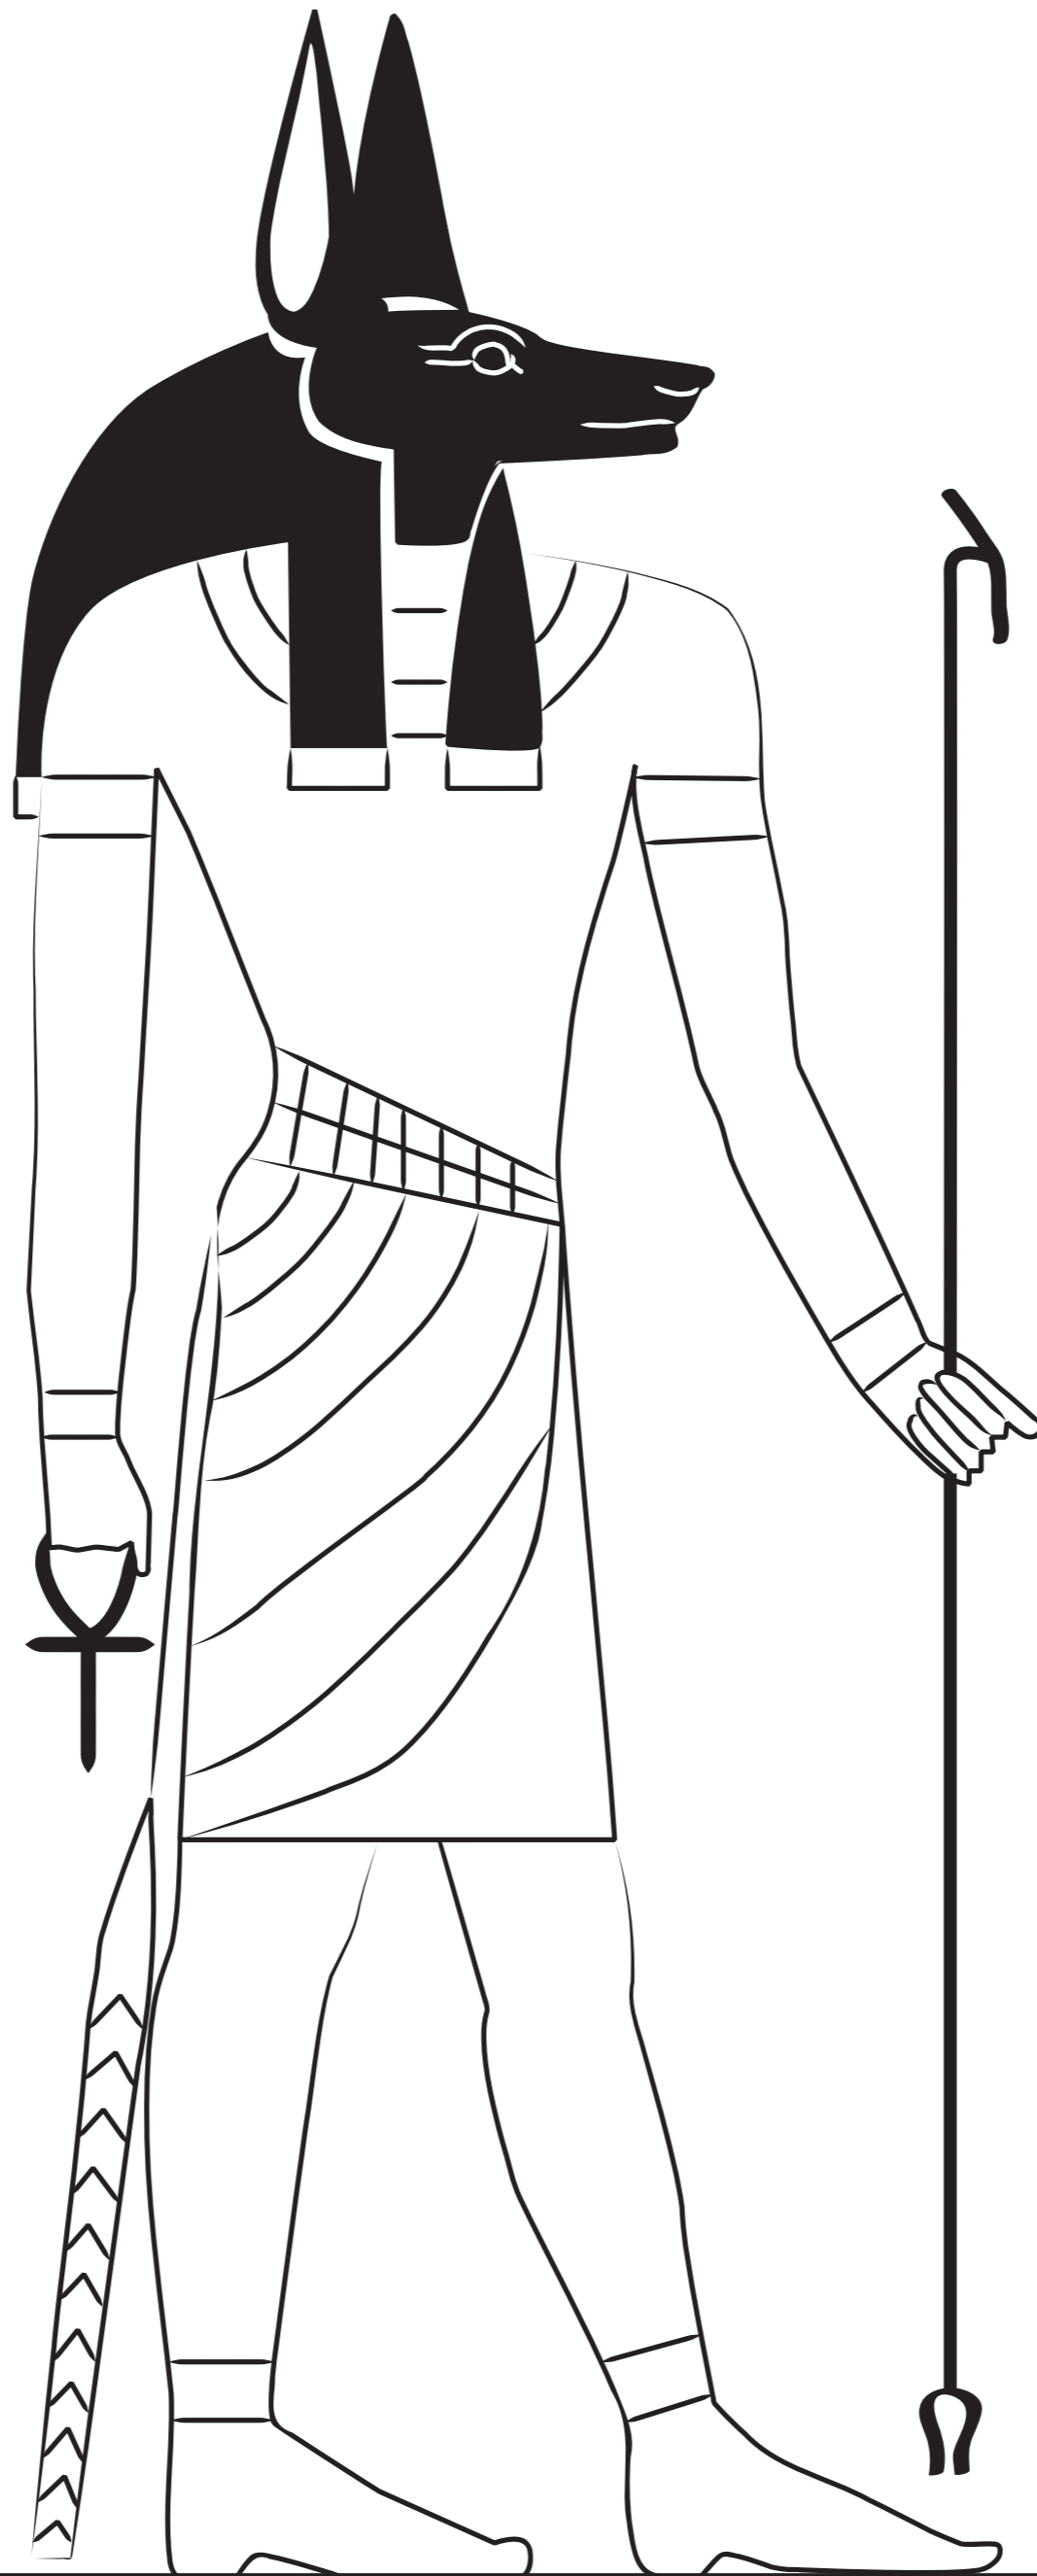

The God Anubis (Inpu)

Anubis is the Greek name for Inpu, the god of the dead. He helped usher the dead through the underworld, and he was the patron of mummification. The jackal head is painted black, representing the Nile river where all life begins and ends.