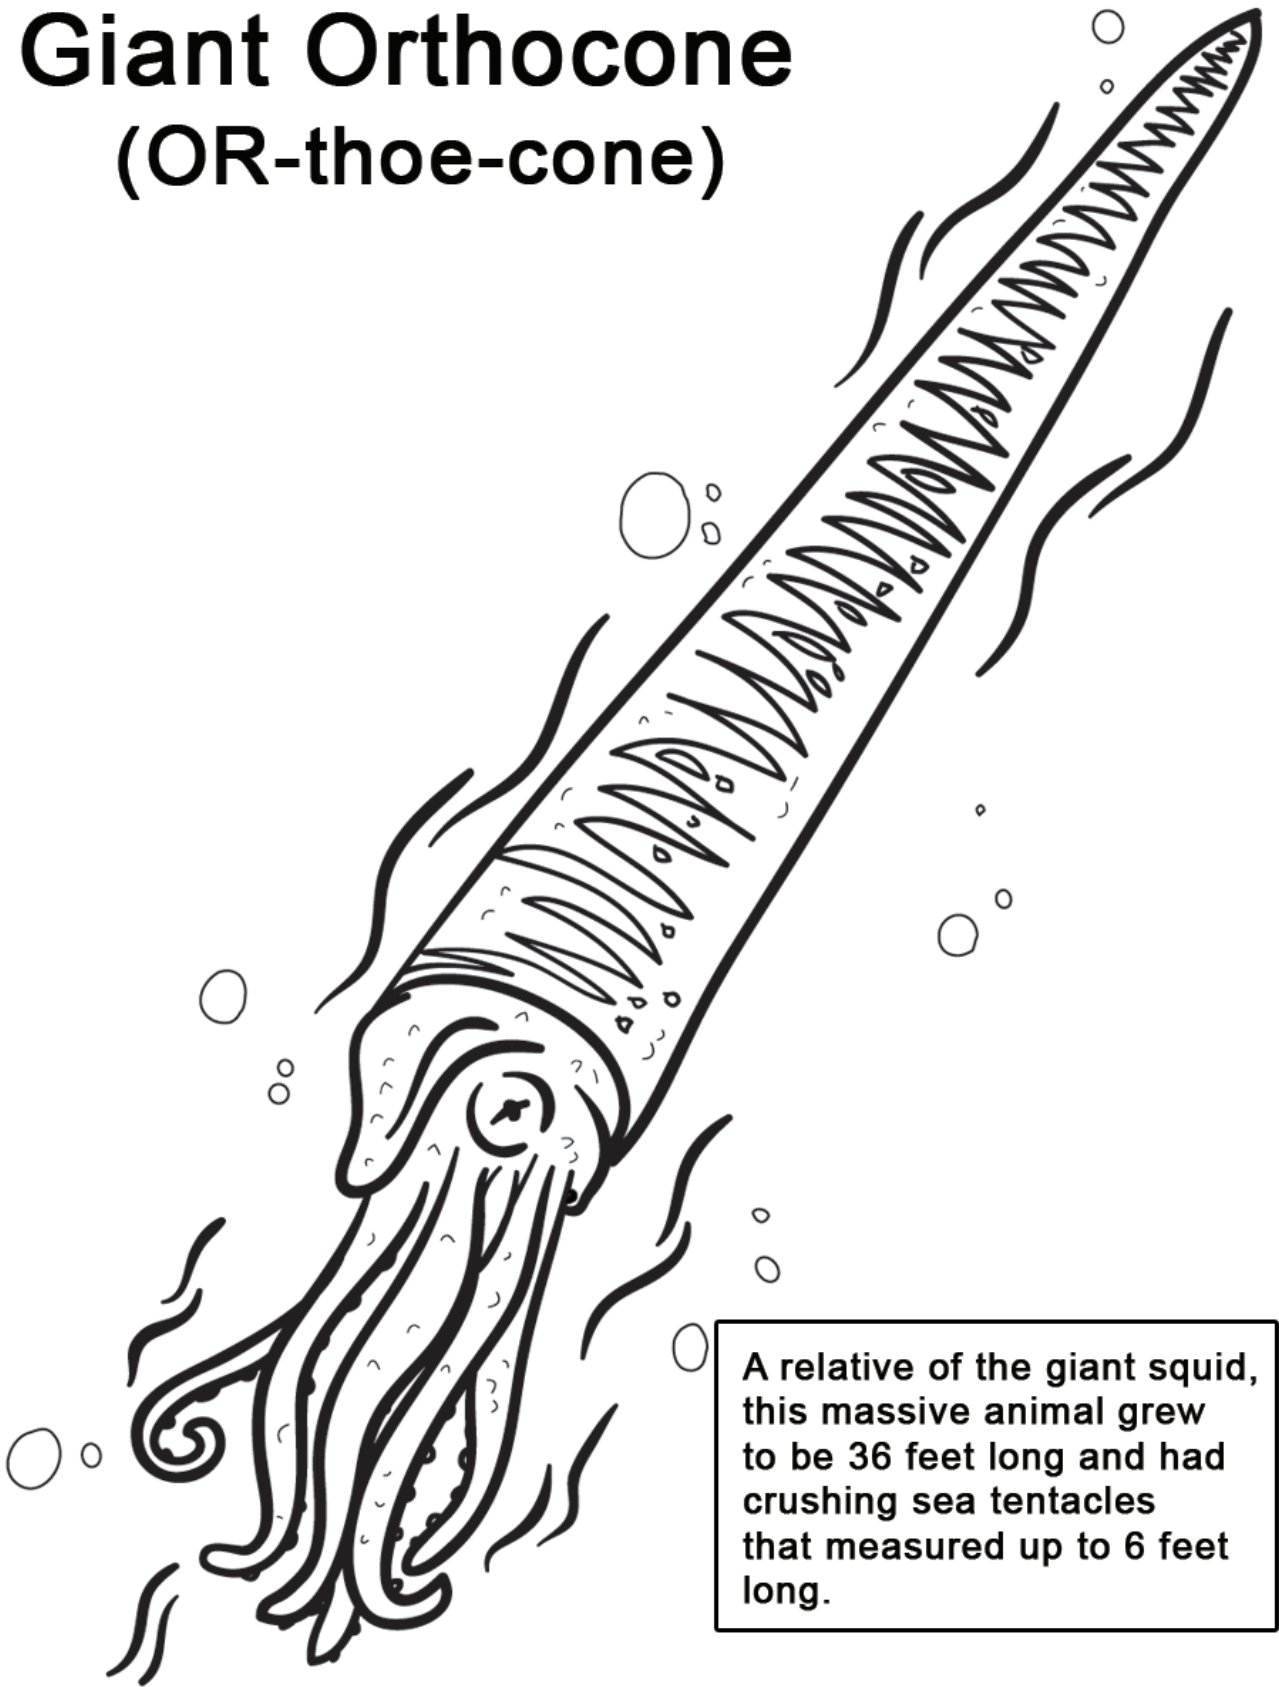

# Giant Orthocone (OR-thoe-cone)

A relative of the giant squid, this massive animal grew to be 36 feet long and had crushing sea tentacles that measured up to 6 feet long.