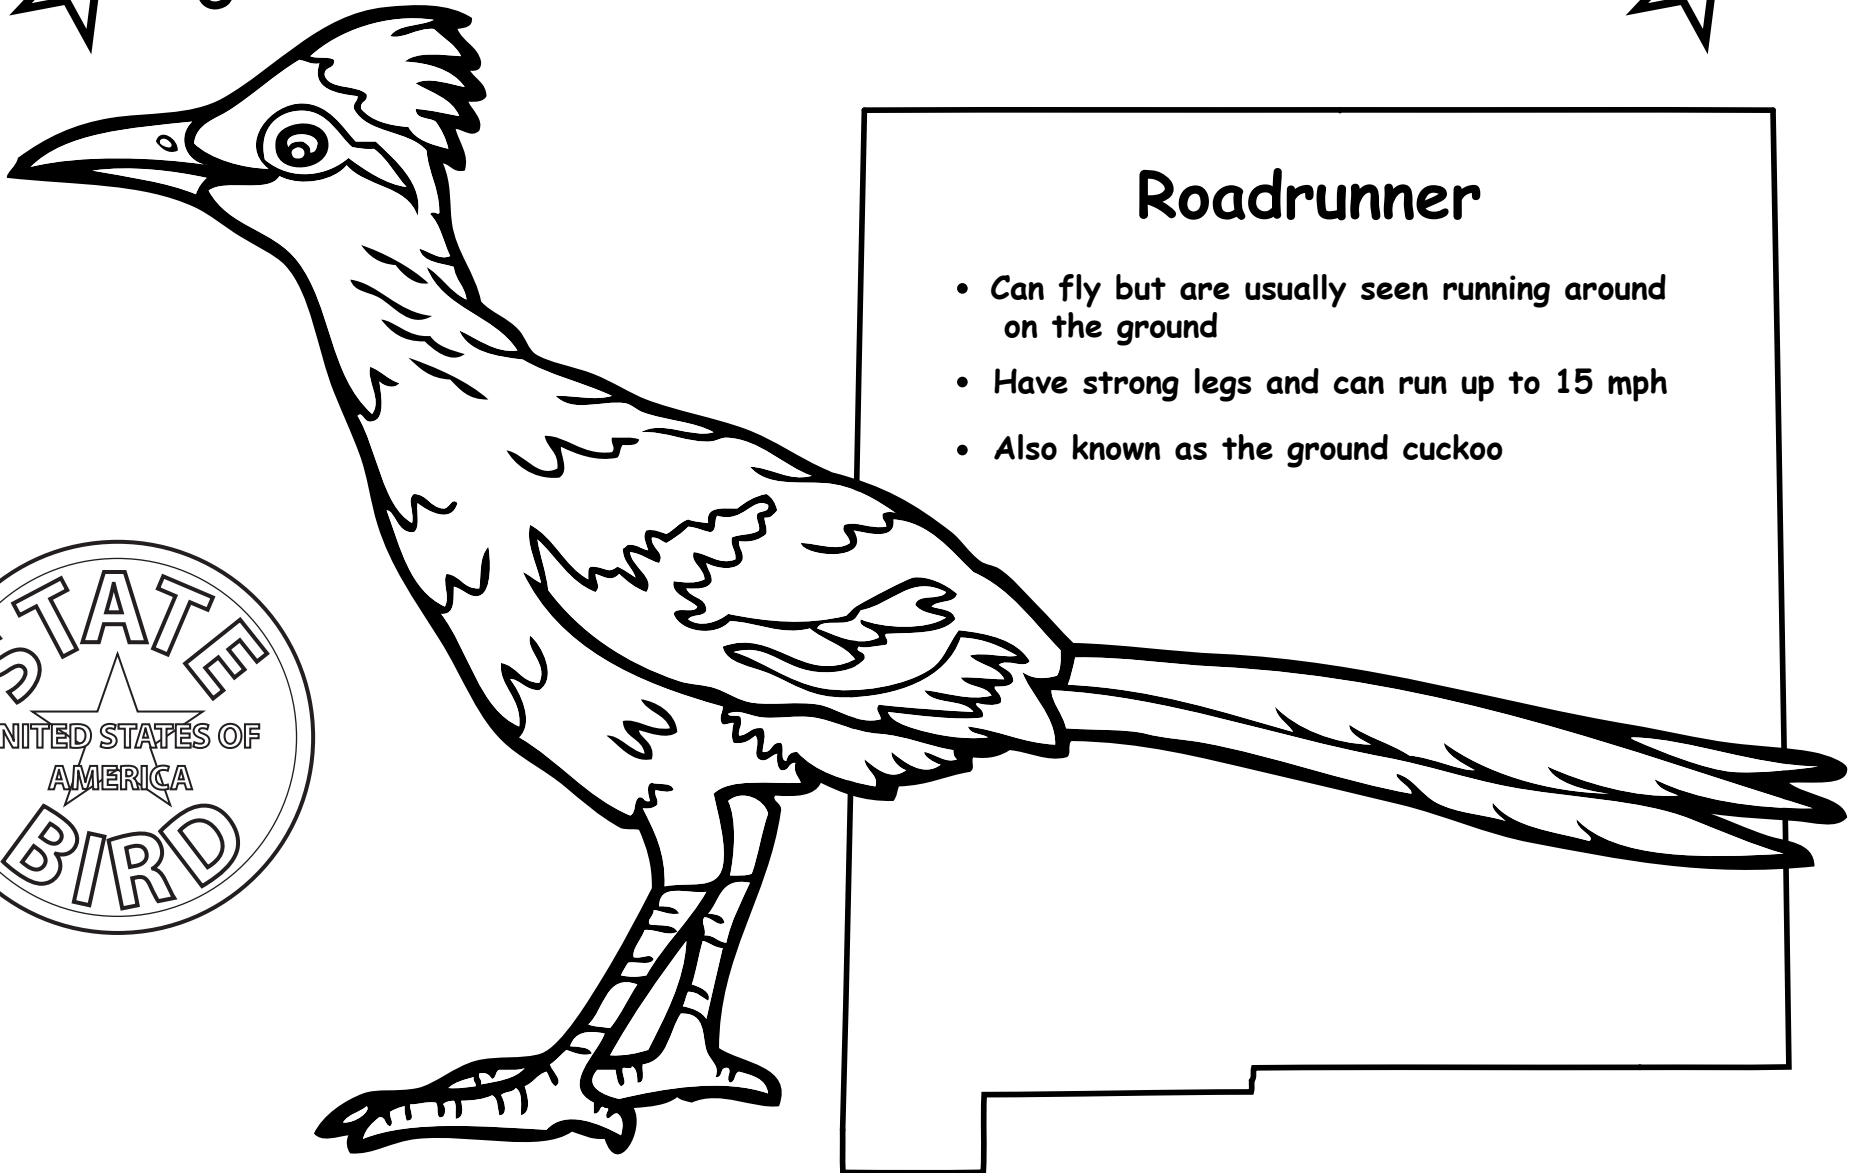

# ★ NEW MEXICO ★

## Roadrunner

- Can fly but are usually seen running around on the ground
- Have strong legs and can run up to 15 mph
- Also known as the ground cuckoo