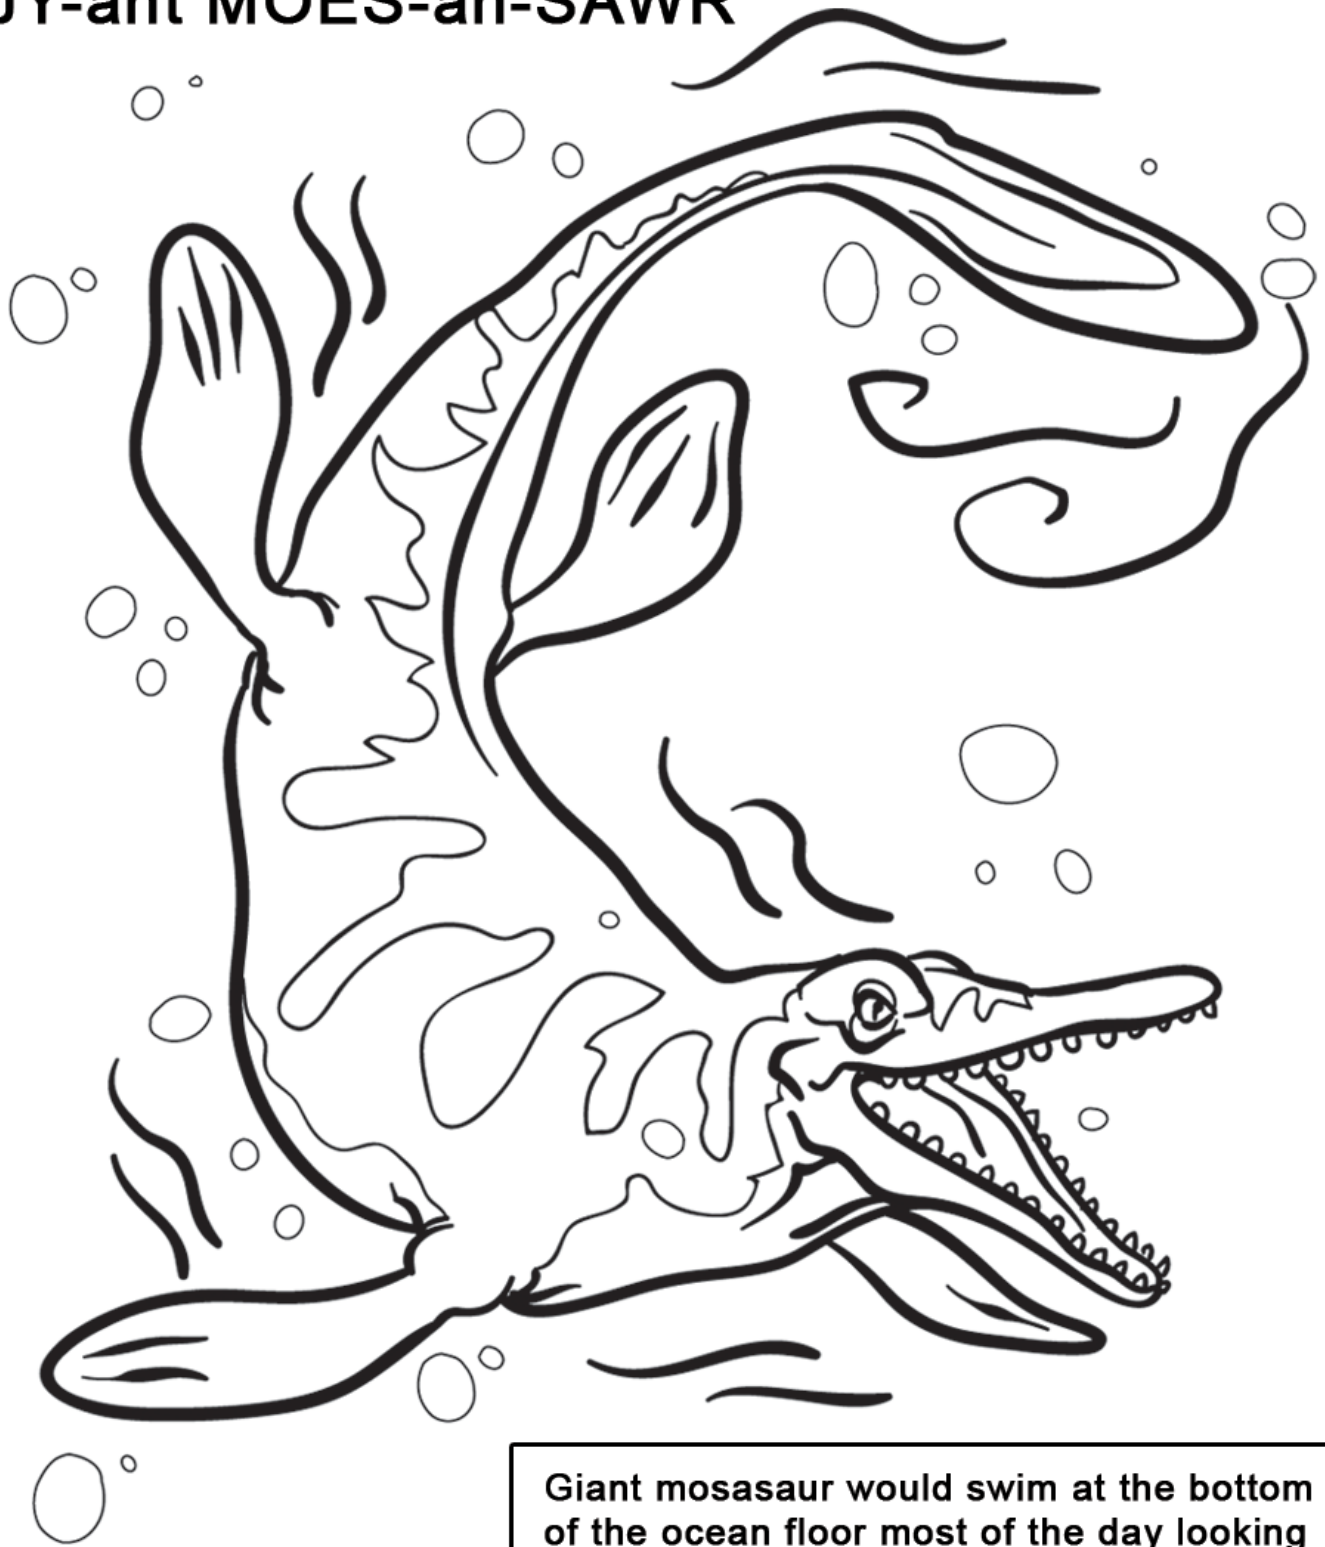

Giant Mosasaur

(JY-ant MOES-ah-SAWR)

Giant mosasaur would swim at the bottom of the ocean floor most of the day looking prey to eat. They were not very strong swimmers and used cover to wait for unsuspecting prey.