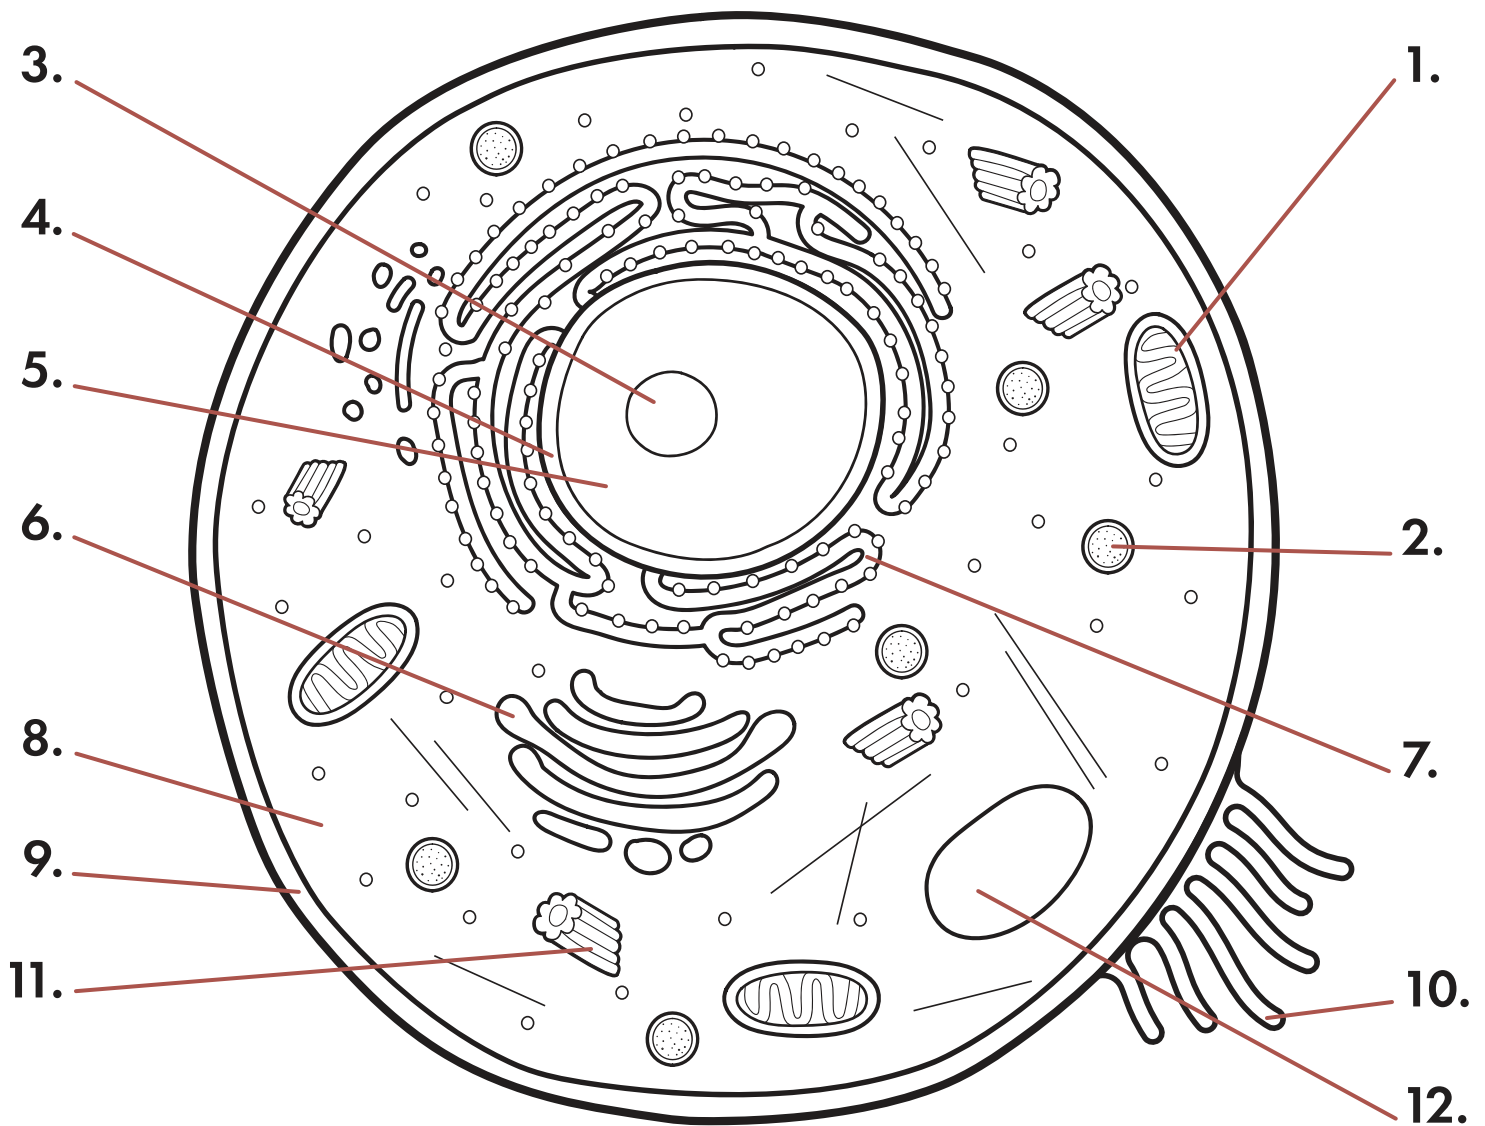

Color-by-Number Cell

The cell is the "building block of life." It is a basic structural, functional, and biological unit of all organisms. Look at the animal cell below, then color it in according to the key.

Color Key

- | | | |
|----------------------------------|--------------------------------------|---------------------------|
| 1. mitochondrion (red) | 5. nucleus (dark blue) | 9. cell membrane (yellow) |
| 2. vacuole (green) | 6. golgi apparatus (orange) | 10. microvilli (brown) |
| 3. nucleolus (purple) | 7. endoplasmic reticulum (dark pink) | 11. centrioles (lavender) |
| 4. nuclear envelope (light pink) | 8. cytoplasm (light blue) | 12. lysosome (grey) |