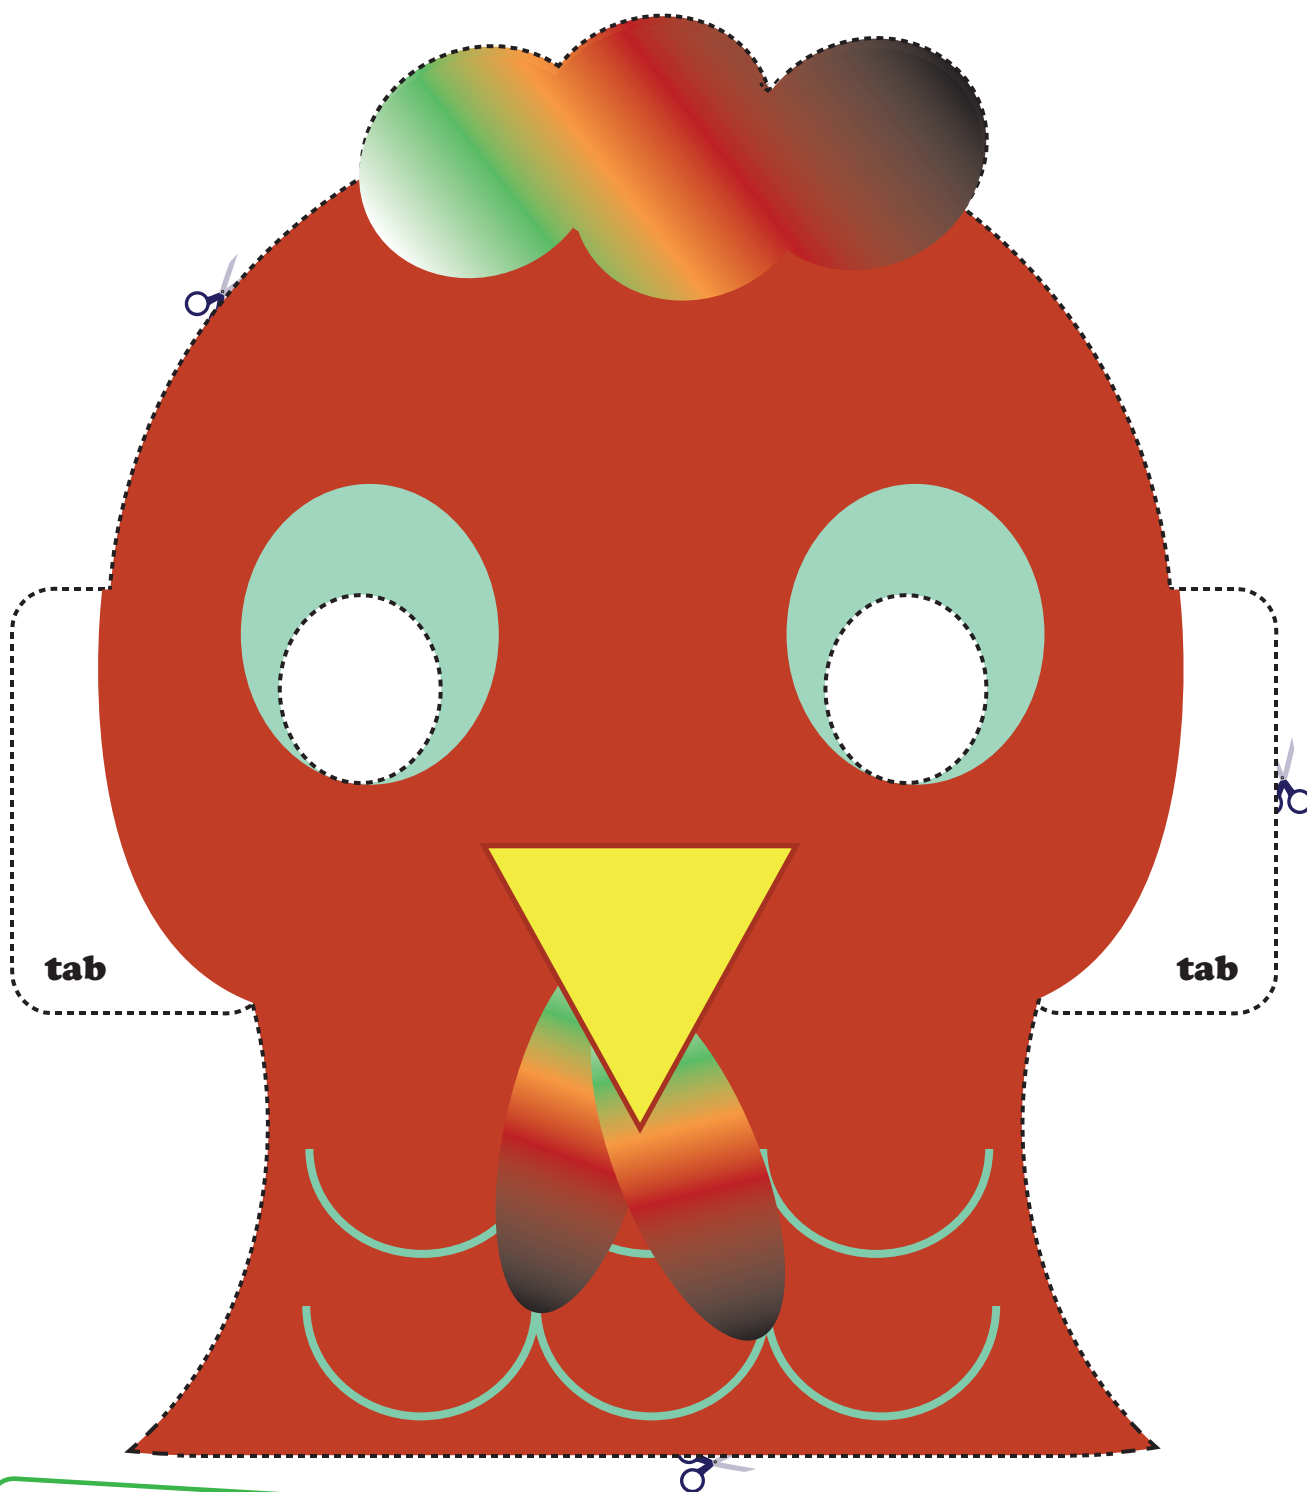

# Chinese Zodiac Mask: Year of The Rooster

1. Cut along the dotted lines.
2. Cut out holes for the eyes.
3. Punch a hole in each ear and string a piece of yarn to tie around your head.

If you were born in 2041, 2029, 2017, 2005, 1993, 1981, or 1969, you are a rooster.