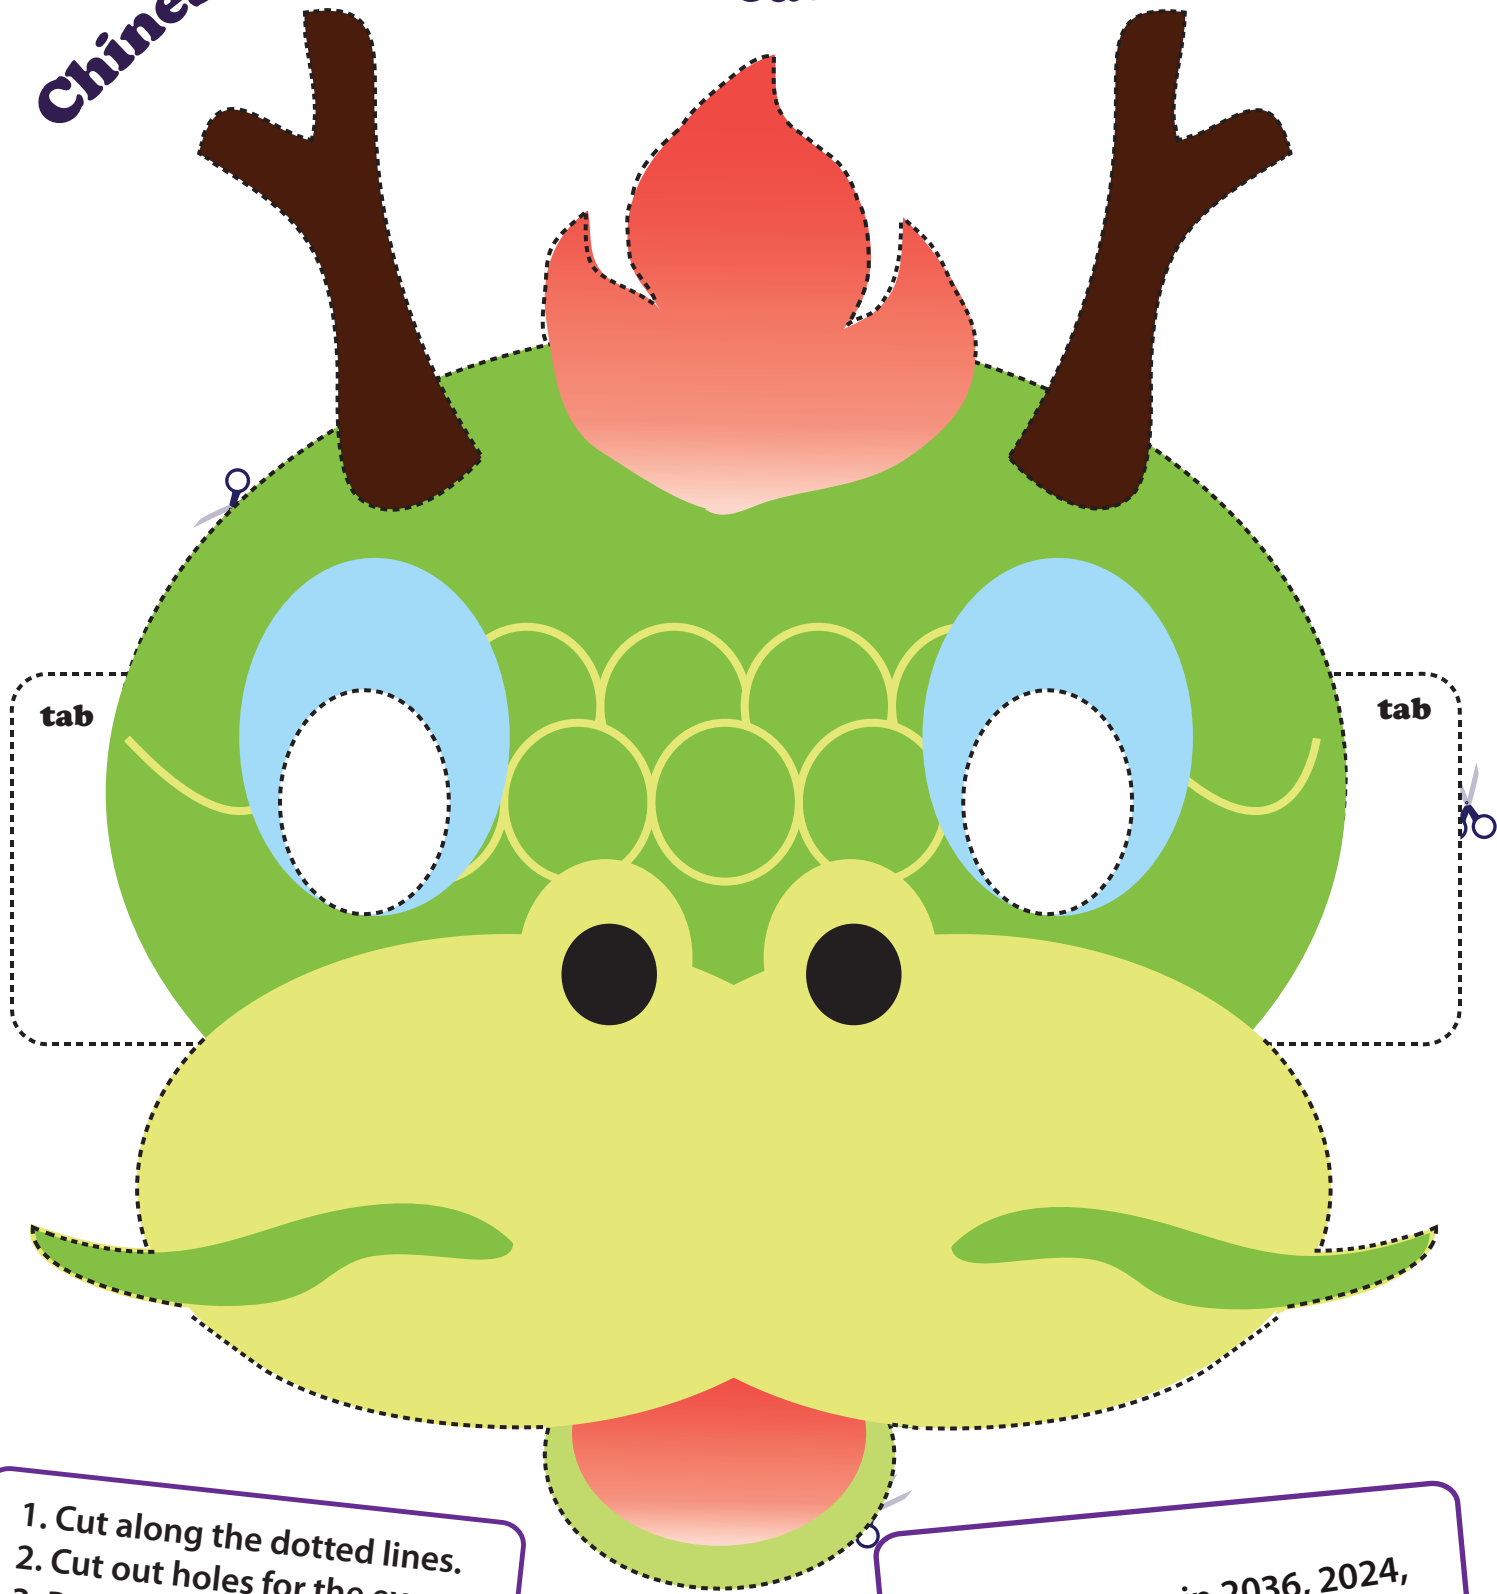

Chinese Zodiac Mask: Year of The Dragon

1. Cut along the dotted lines.
2. Cut out holes for the eyes.
3. Punch a hole in each tab and string a piece of yarn to tie around your head.

If you were born in 2036, 2024, 2012, 2000, 1988, 1976, 1964 you are a horse.