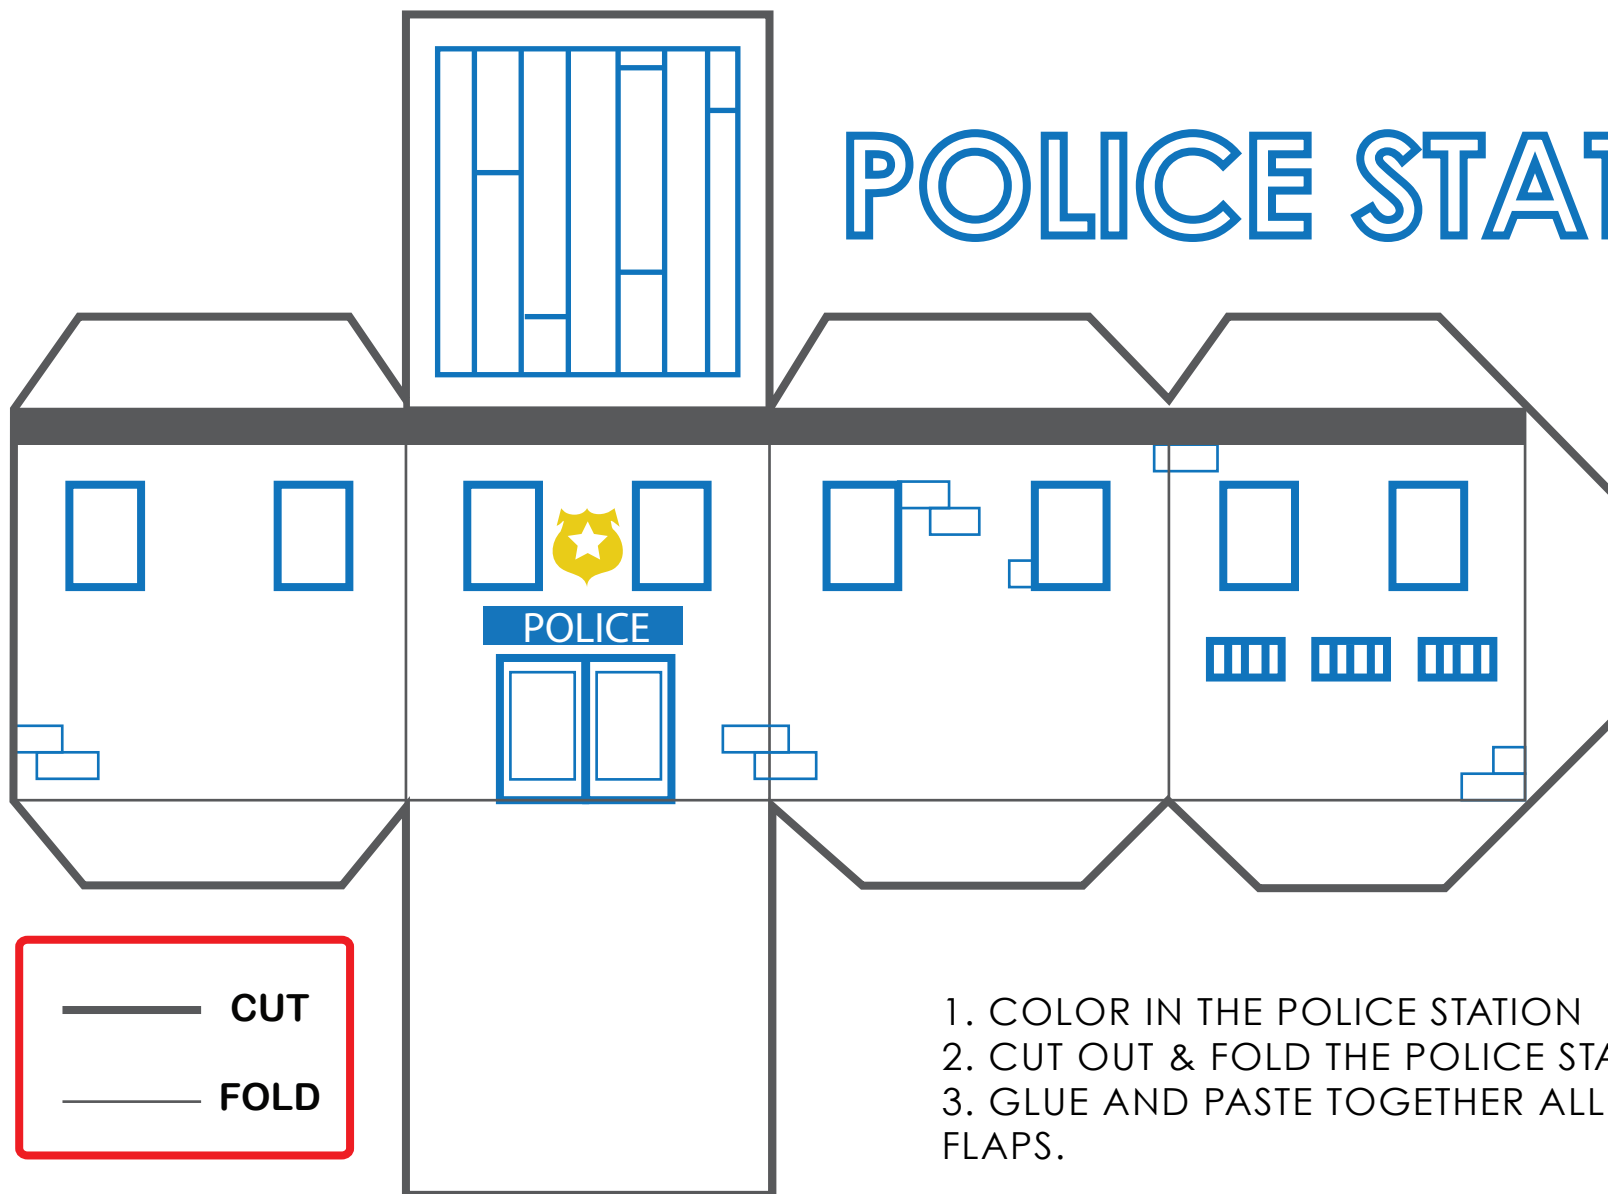

BUILD A CITY

POLICE STATION

1. COLOR IN THE POLICE STATION
2. CUT OUT & FOLD THE POLICE STATION
3. GLUE AND PASTE TOGETHER ALL FLAPS.