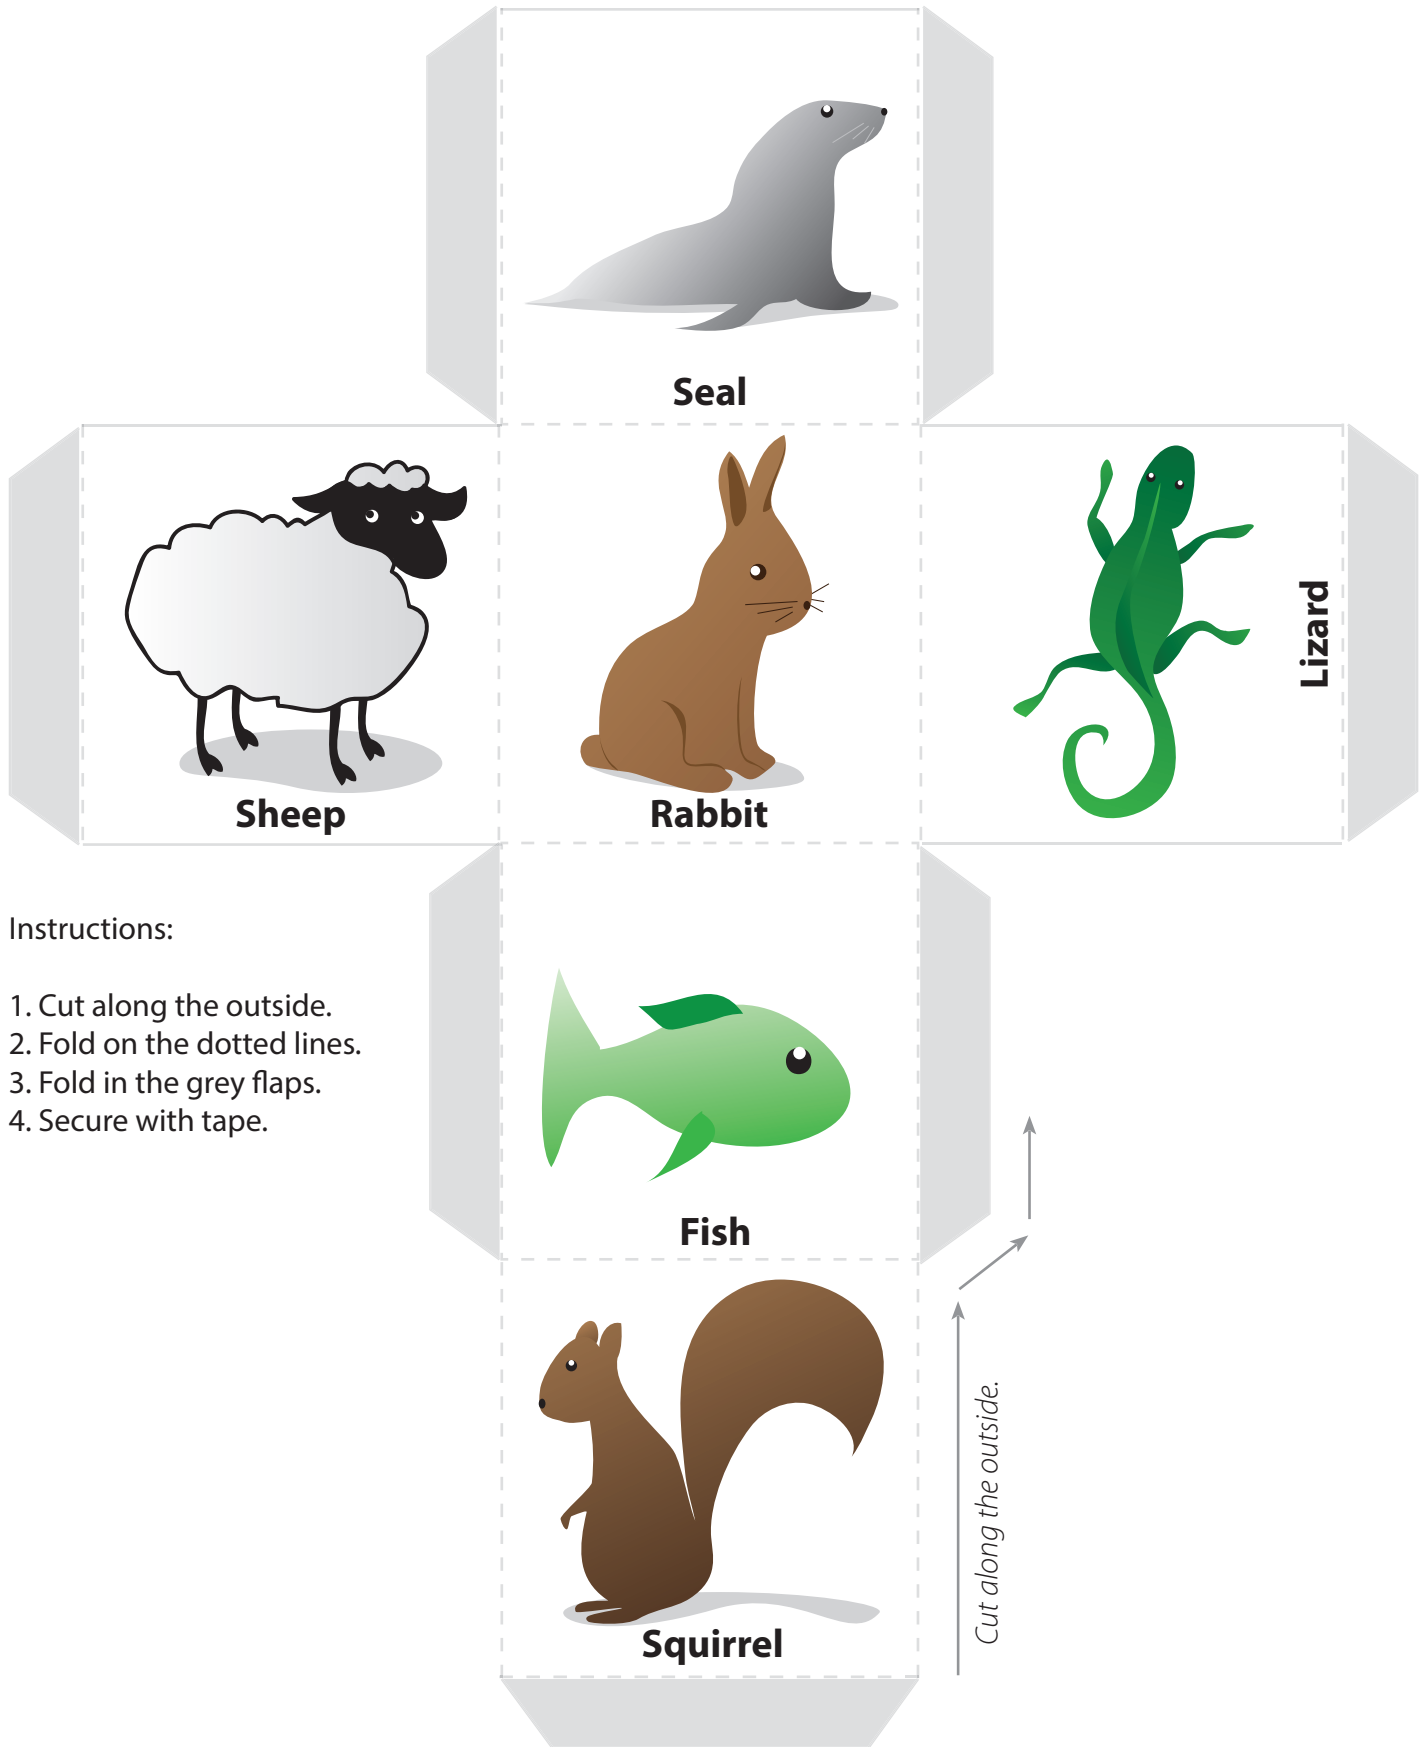

Animal Dice

Instructions:

1. Cut along the outside.
2. Fold on the dotted lines.
3. Fold in the grey flaps.
4. Secure with tape.

Animal Dice

Instructions:

1. Cut along the outside.
2. Fold on the dotted lines.
3. Fold in the grey flaps.
4. Secure with tape.

Cut along the outside.

Animal Dice

Instructions:

1. Cut along the outside.
2. Fold on the dotted lines.
3. Fold in the grey flaps.
4. Secure with tape.