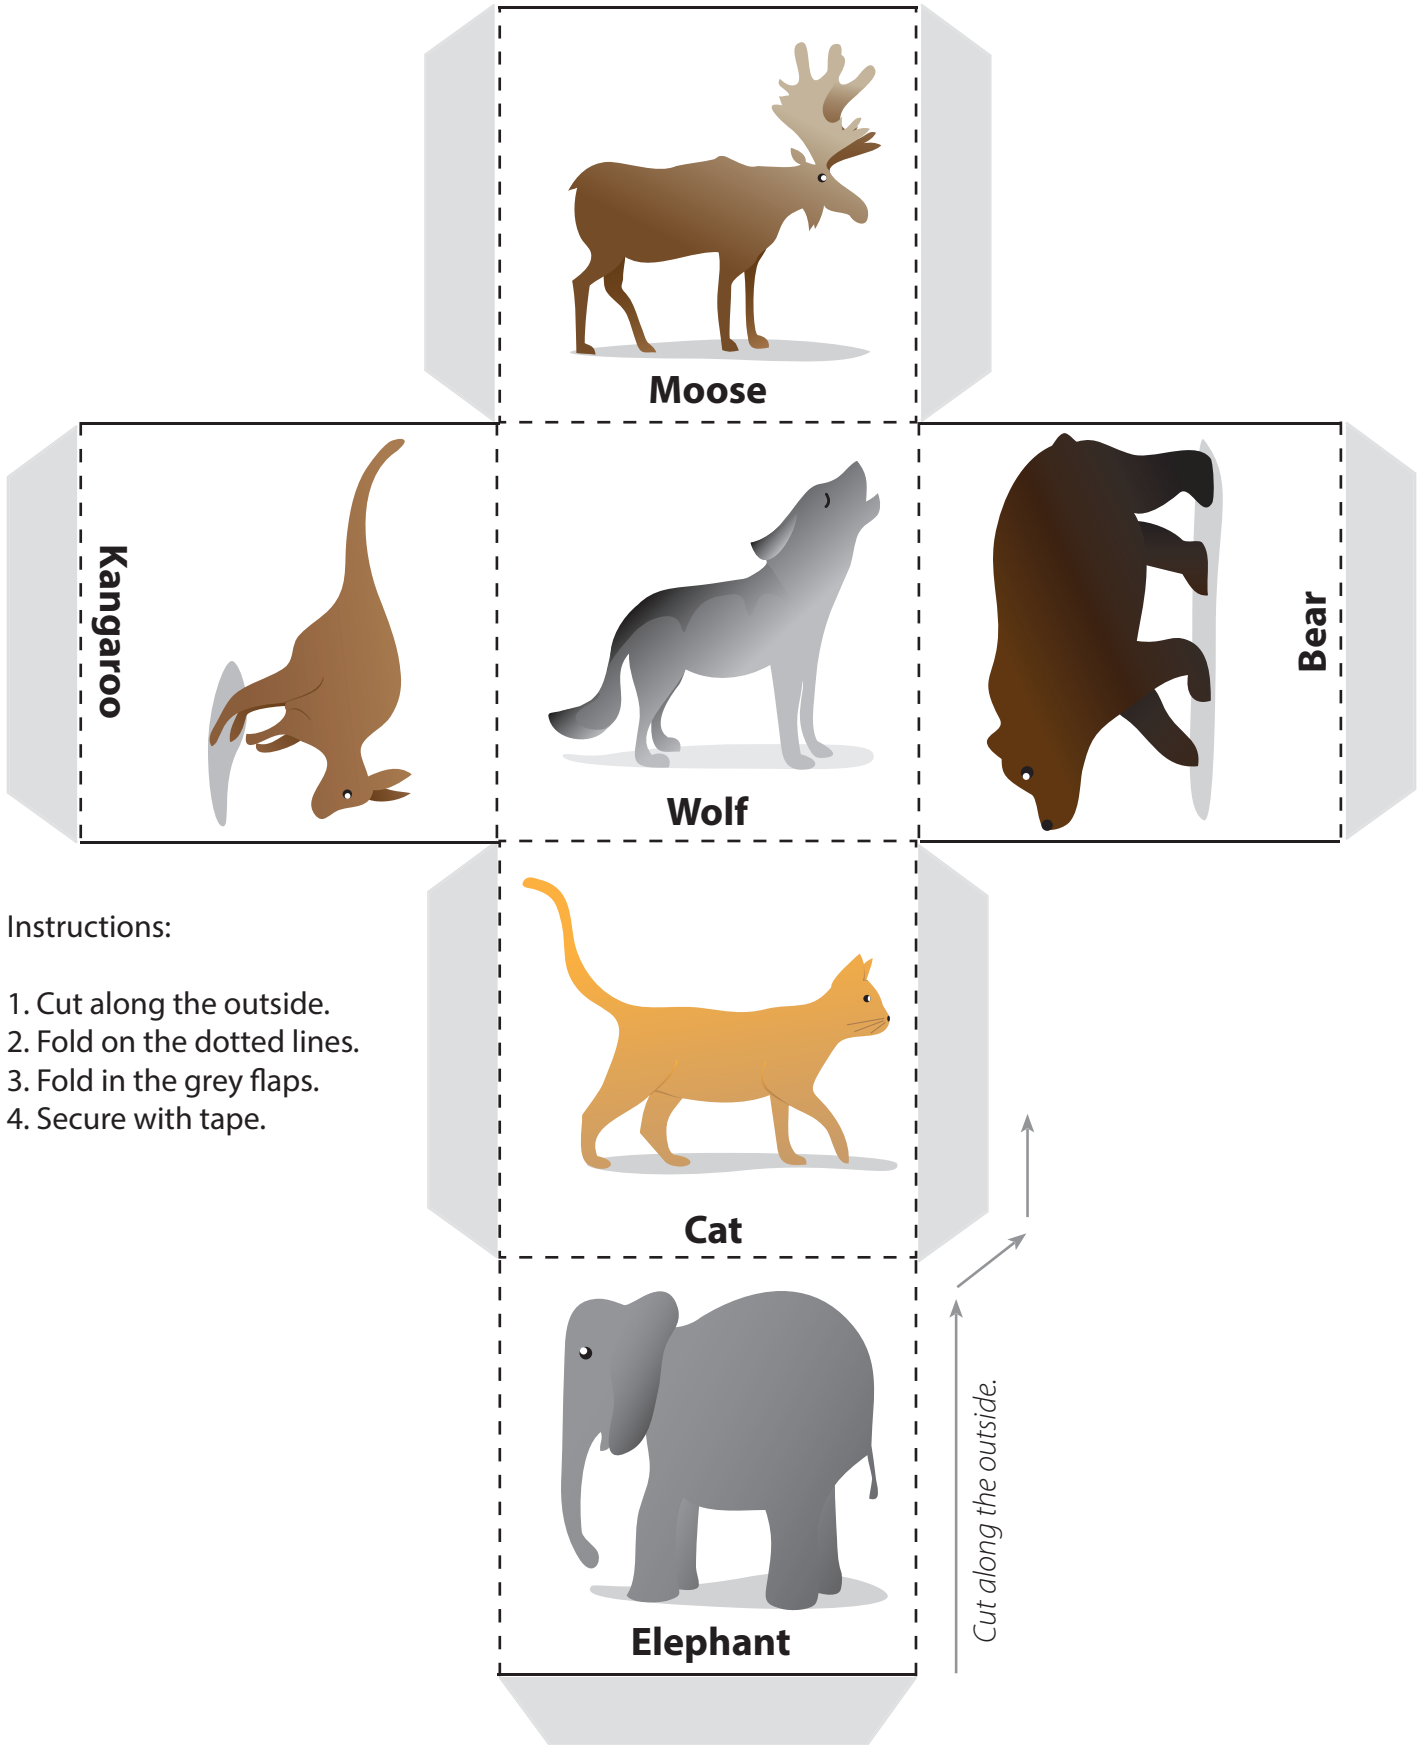

Animal Dice

Instructions:

1. Cut along the outside.
2. Fold on the dotted lines.
3. Fold in the grey flaps.
4. Secure with tape.

Animal Dice

Instructions:

1. Cut along the outside.
2. Fold on the dotted lines.
3. Fold in the grey flaps.
4. Secure with tape.

Cut along the outside.

Animal Dice

Instructions:

1. Cut along the outside.
2. Fold on the dotted lines.
3. Fold in the grey flaps.
4. Secure with tape.