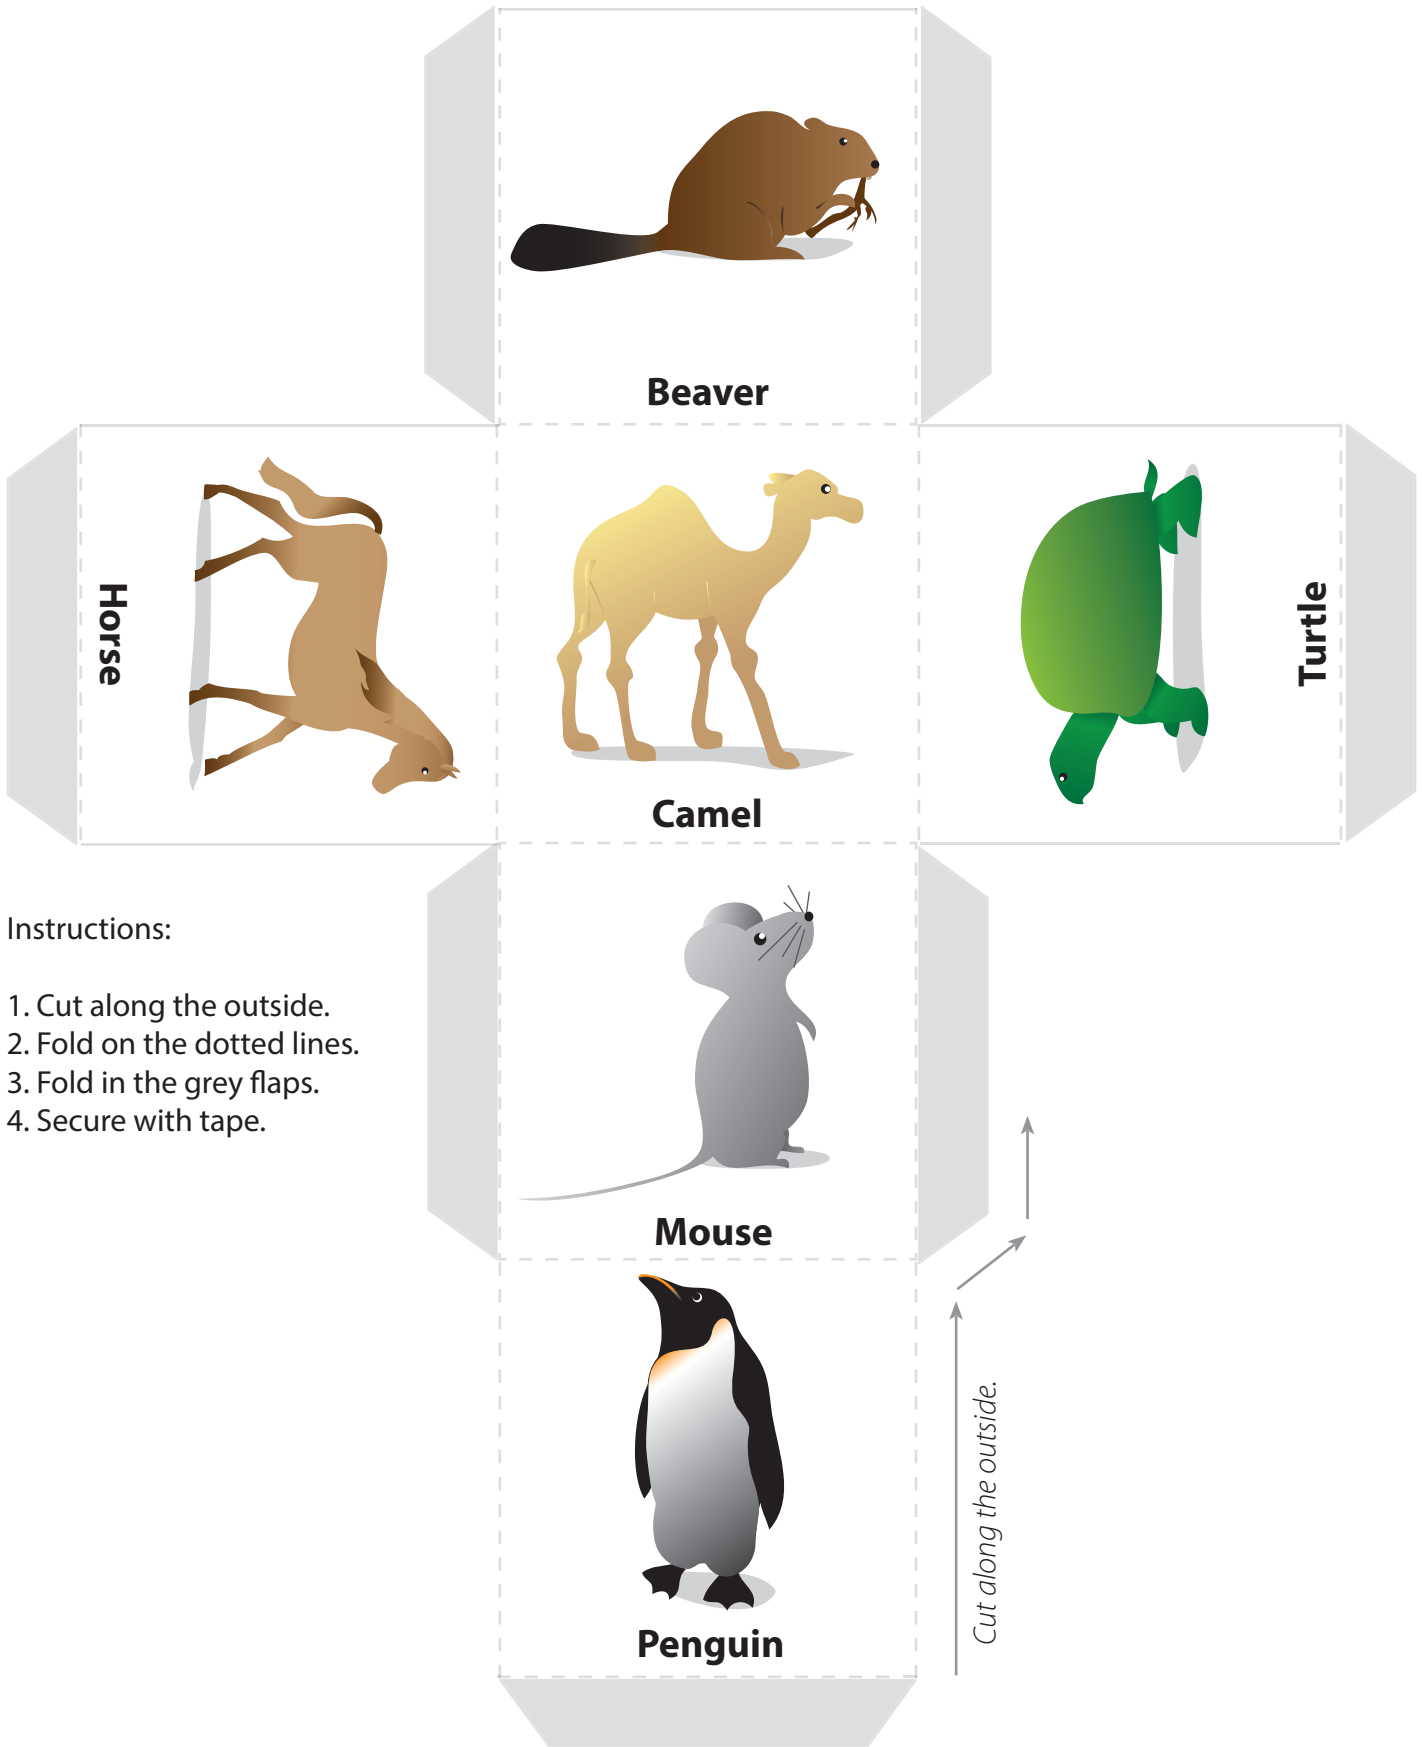

Animal Dice

Instructions:

1. Cut along the outside.
2. Fold on the dotted lines.
3. Fold in the grey flaps.
4. Secure with tape.

Animal Dice

Instructions:

1. Cut along the outside.
2. Fold on the dotted lines.
3. Fold in the grey flaps.
4. Secure with tape.

Cut along the outside.

Animal Dice

Instructions:

1. Cut along the outside.
2. Fold on the dotted lines.
3. Fold in the grey flaps.
4. Secure with tape.