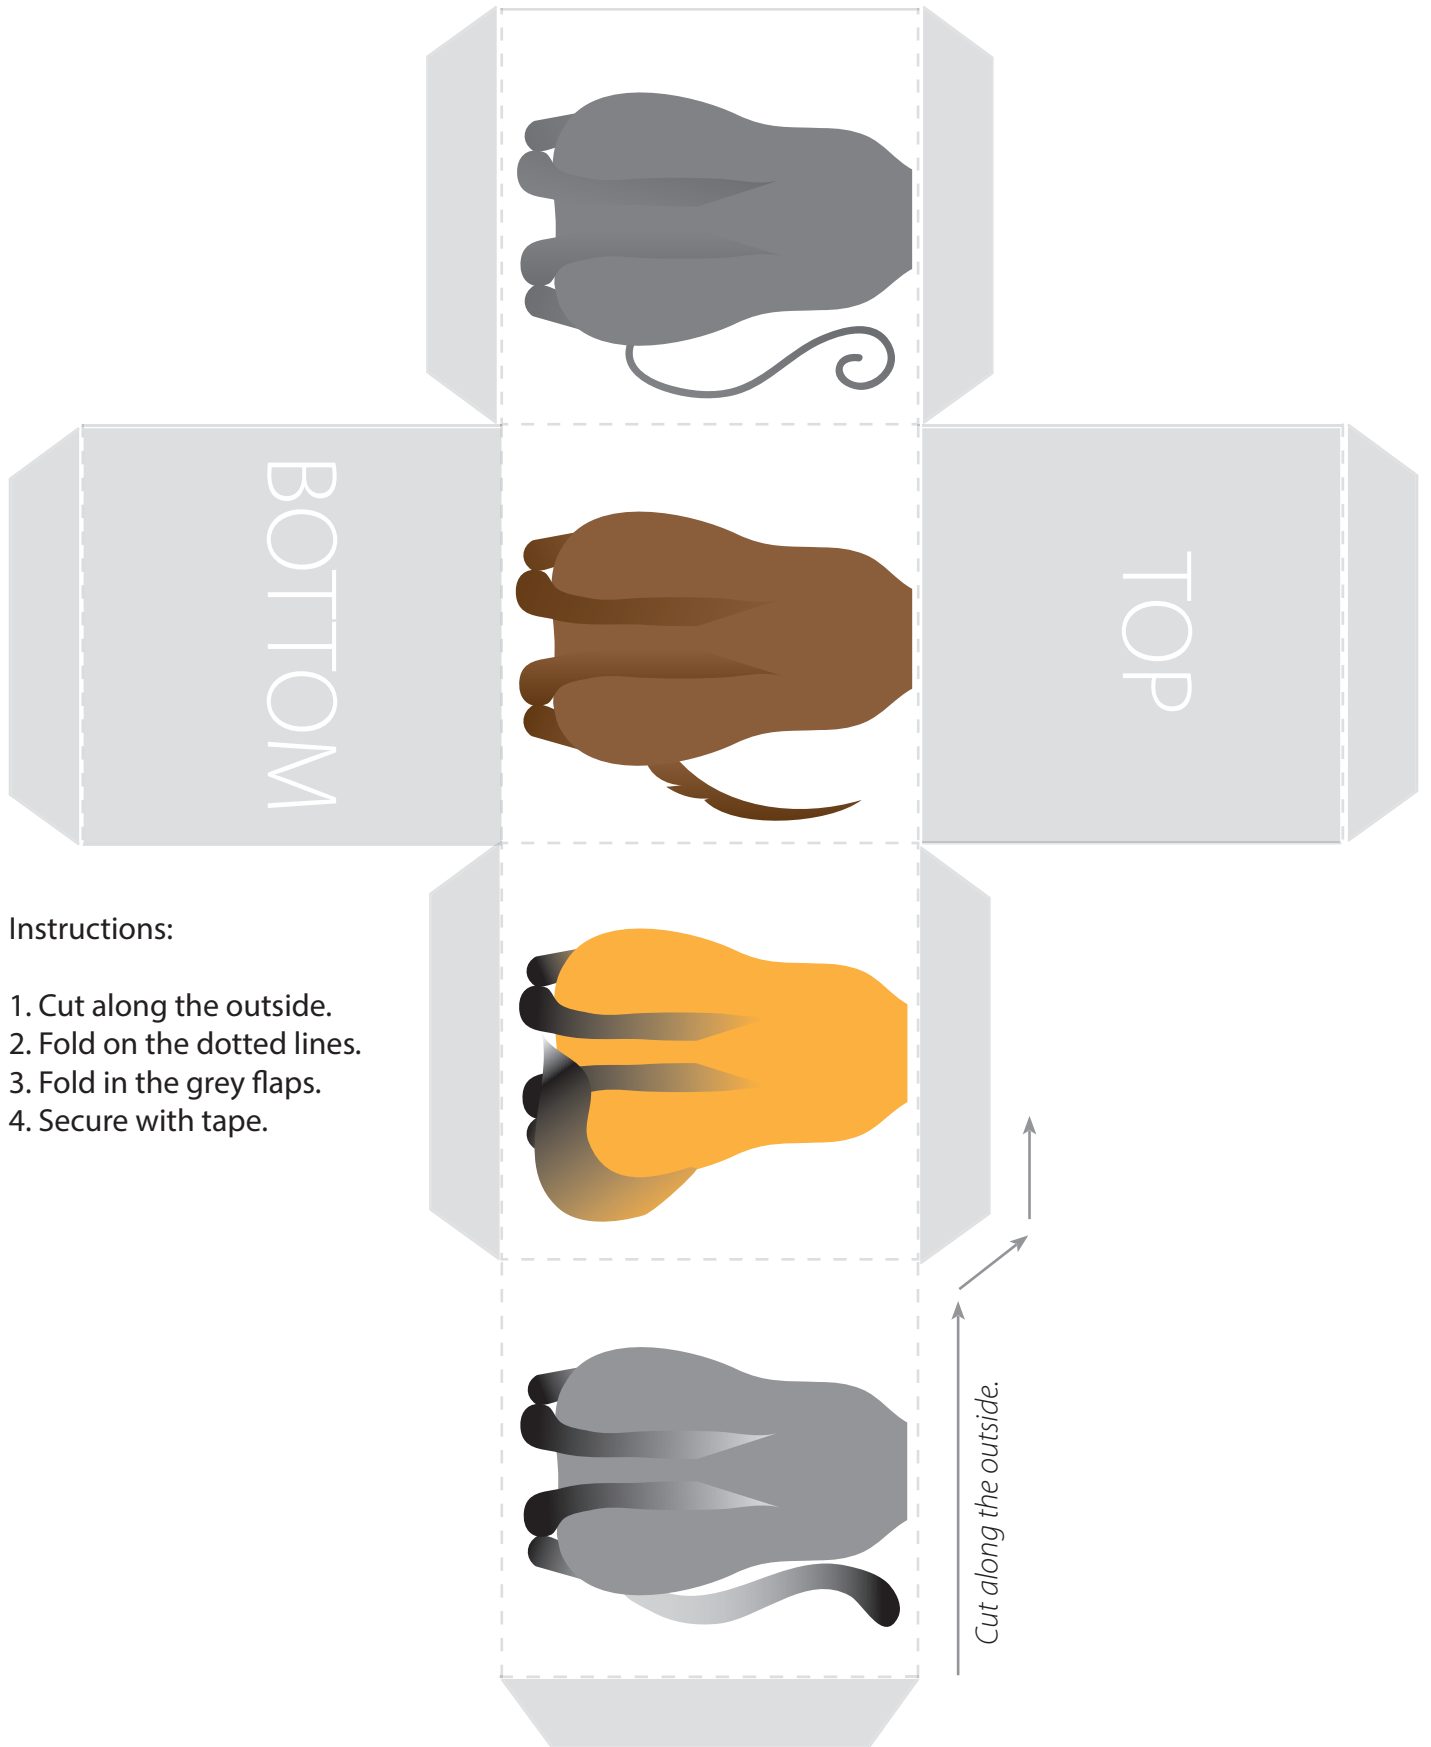

Mix n' Match Dice

Mix n' Match Dice

Instructions:

1. Cut along the outside.
2. Fold on the dotted lines.
3. Fold in the grey flaps.
4. Secure with tape.

Mix n' Match Dice

Instructions:

1. Cut along the outside.
2. Fold on the dotted lines.
3. Fold in the grey flaps.
4. Secure with tape.