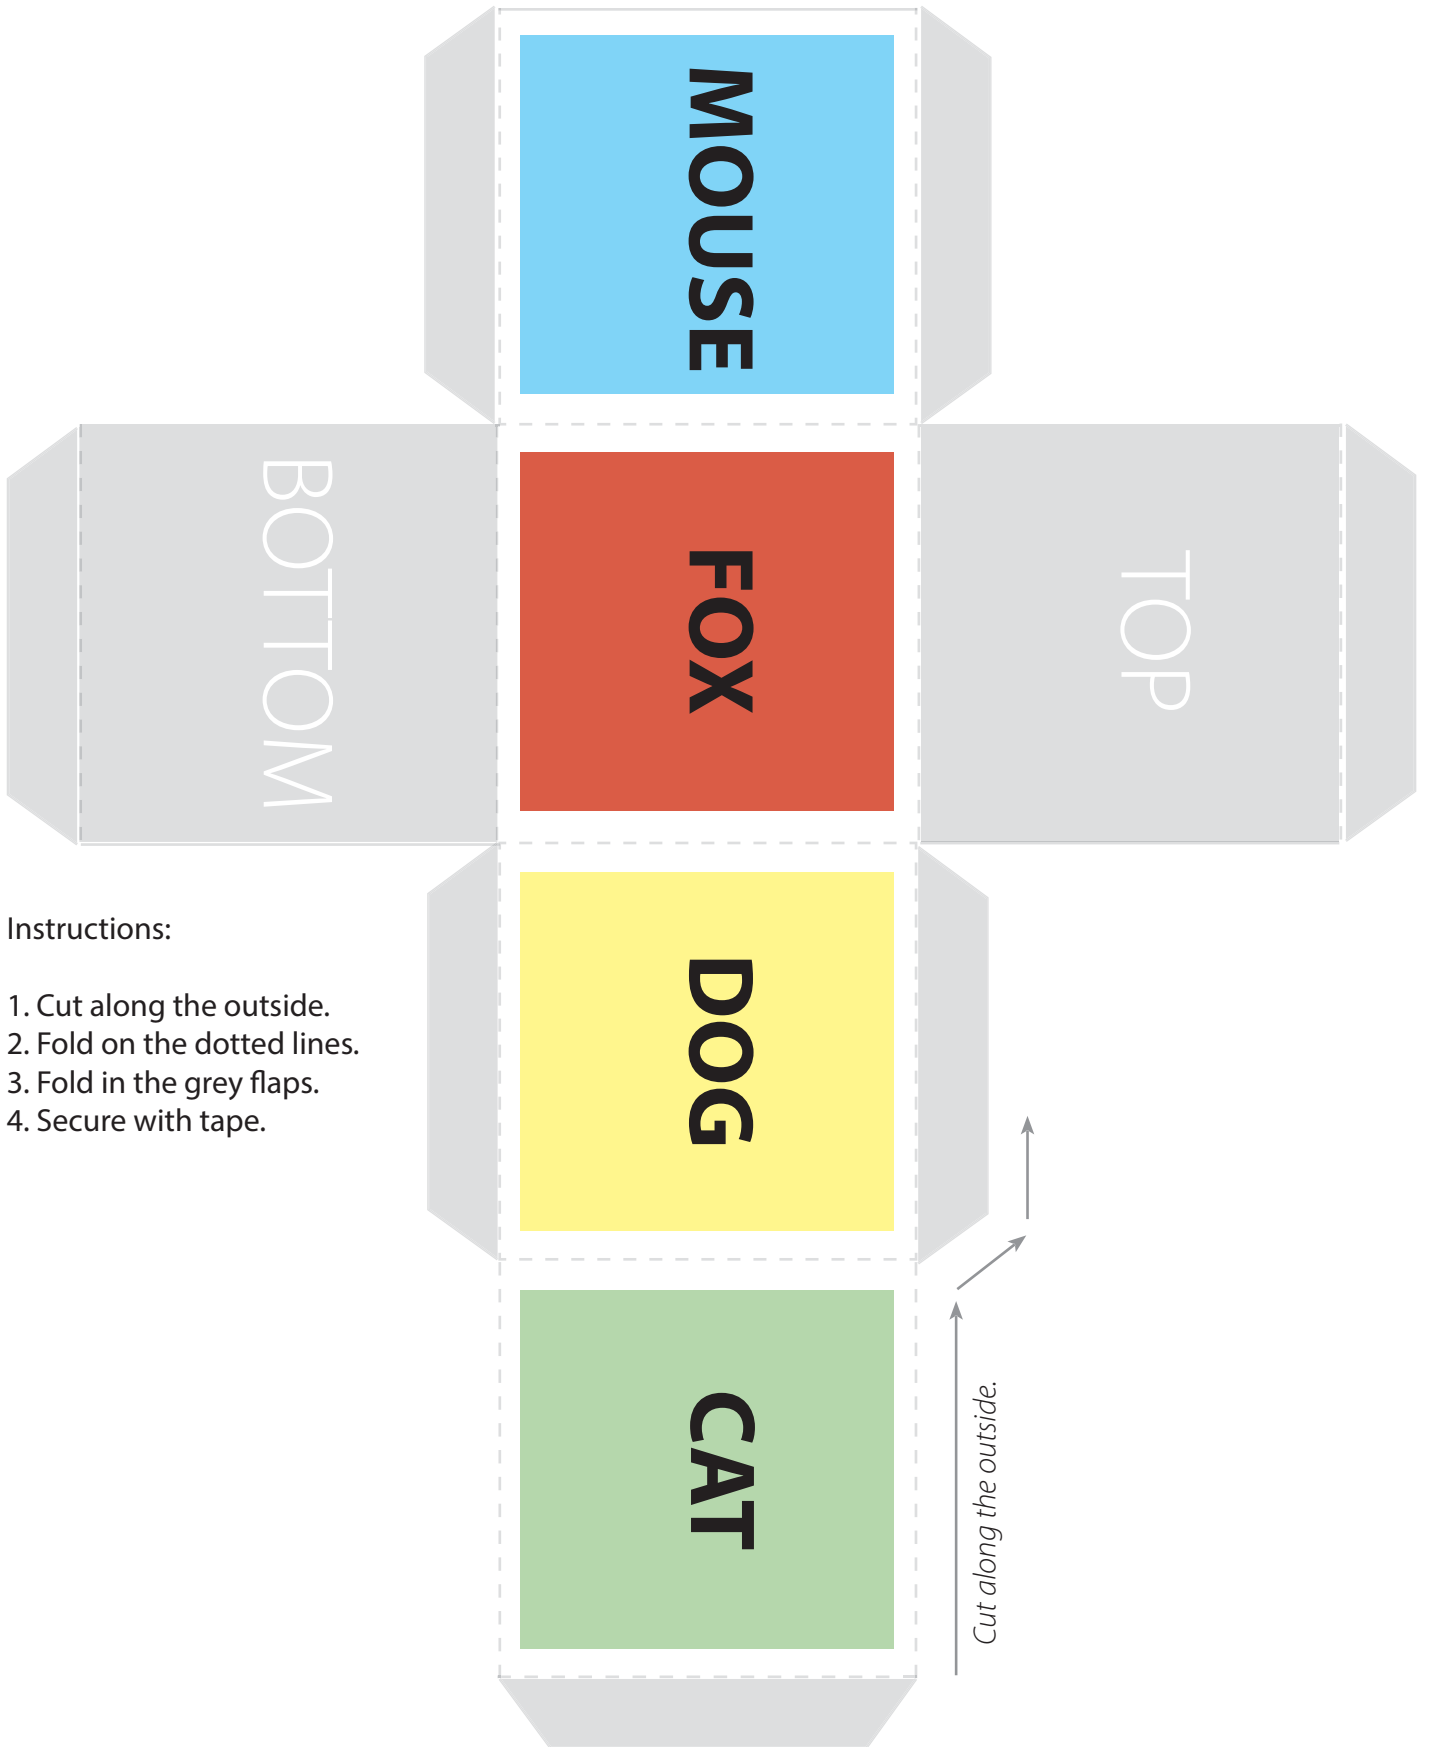

Mix n' Match Dice

Mix n' Match Dice

Instructions:

1. Cut along the outside.
2. Fold on the dotted lines.
3. Fold in the grey flaps.
4. Secure with tape.

Mix n' Match Dice

Instructions:

1. Cut along the outside.
2. Fold on the dotted lines.
3. Fold in the grey flaps.
4. Secure with tape.