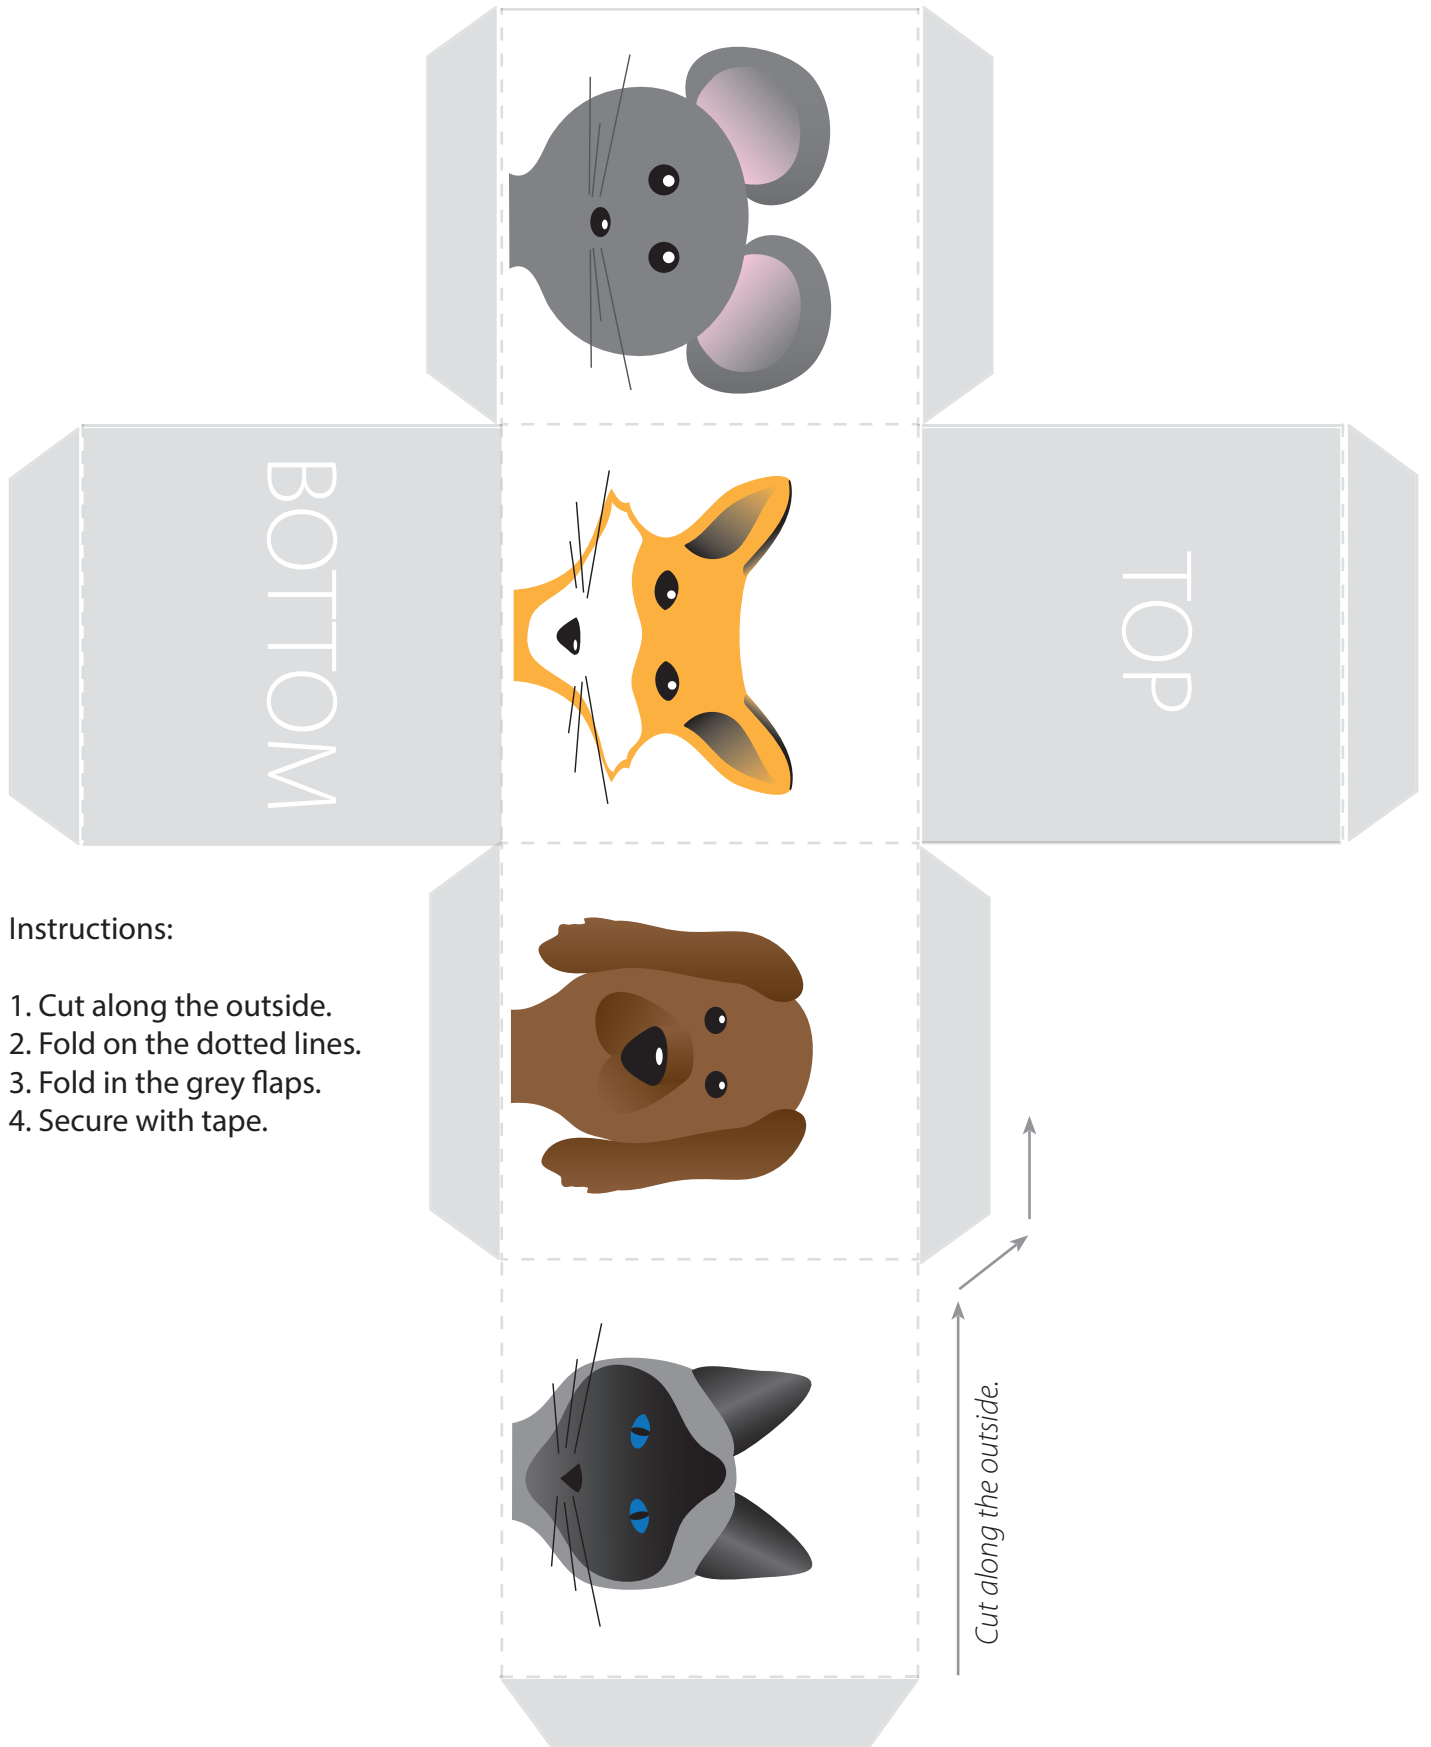

Mix n' Match Dice

Mix n' Match Dice

Instructions:

1. Cut along the outside.
2. Fold on the dotted lines.
3. Fold in the grey flaps.
4. Secure with tape.

Mix n' Match Dice

Instructions:

1. Cut along the outside.
2. Fold on the dotted lines.
3. Fold in the grey flaps.
4. Secure with tape.