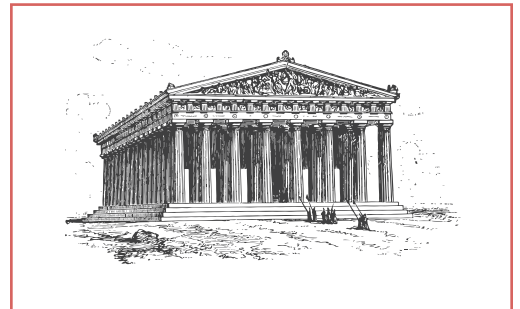

The Parthenon in Athens, Greece

Quiz

1. Who does this memorial honor?
  _____
2. What famous ancient building is the memorial modeled after?
  _____
3. What two famous speeches are written on the walls inside the monument?
  _____
4. How many columns surround the building of the monument?
  _____
5. Who made a famous speech from the steps of the monument in 1963?
  _____