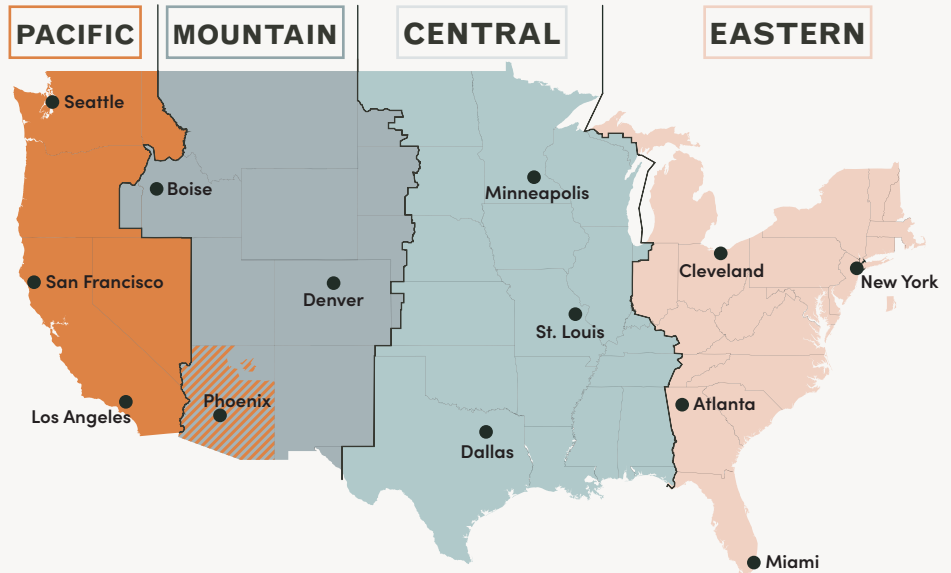

What Are Time Zones?

Different regions of the world have different time zones. In the continental U.S., each time zone is separated by one hour.

So, if it's 1:00 in the Pacific time zone, it's 2:00 in the Mountain time zone, 3:00 in the Central time zone, and 4:00 in the Eastern time zone.

What about Alaska and Hawaii? Alaska and Hawaii have their own time zones! Most of Alaska uses the **Alaska time zone**. The rest of Alaska and all of Hawaii uses the **Hawaii-Aleutian time zone**.

DIRECTIONS: Use the map to answer the questions. The first has been done for you.

1. If it is 5:00 pm in Miami, what time is it in Boise? 3:00 pm
2. If it is 10:00 am in San Francisco, what time is it in Denver? 11:00 am
3. If it is 12:00 am in New York, what time is it in Los Angeles? 9:00 pm
4. If it is 5:30 pm in Dallas, what time is it in Atlanta? 6:30 pm
5. If it is 11:45 am in Seattle, what time is it in St. Louis? 1:45 pm

CHALLENGE QUESTIONS:

1. Imagine flying in an airplane from Atlanta to San Francisco. The flight begins at 3:00 pm Eastern Time, and the flight is six hours long. When you land, what time will it be in San Francisco?
6:00 pm
2. Now, pretend you're flying from Seattle to New York. This is also a six-hour flight. It's 7:00 am in Seattle when you take off. What time will it be in New York when you land?
4:00 pm